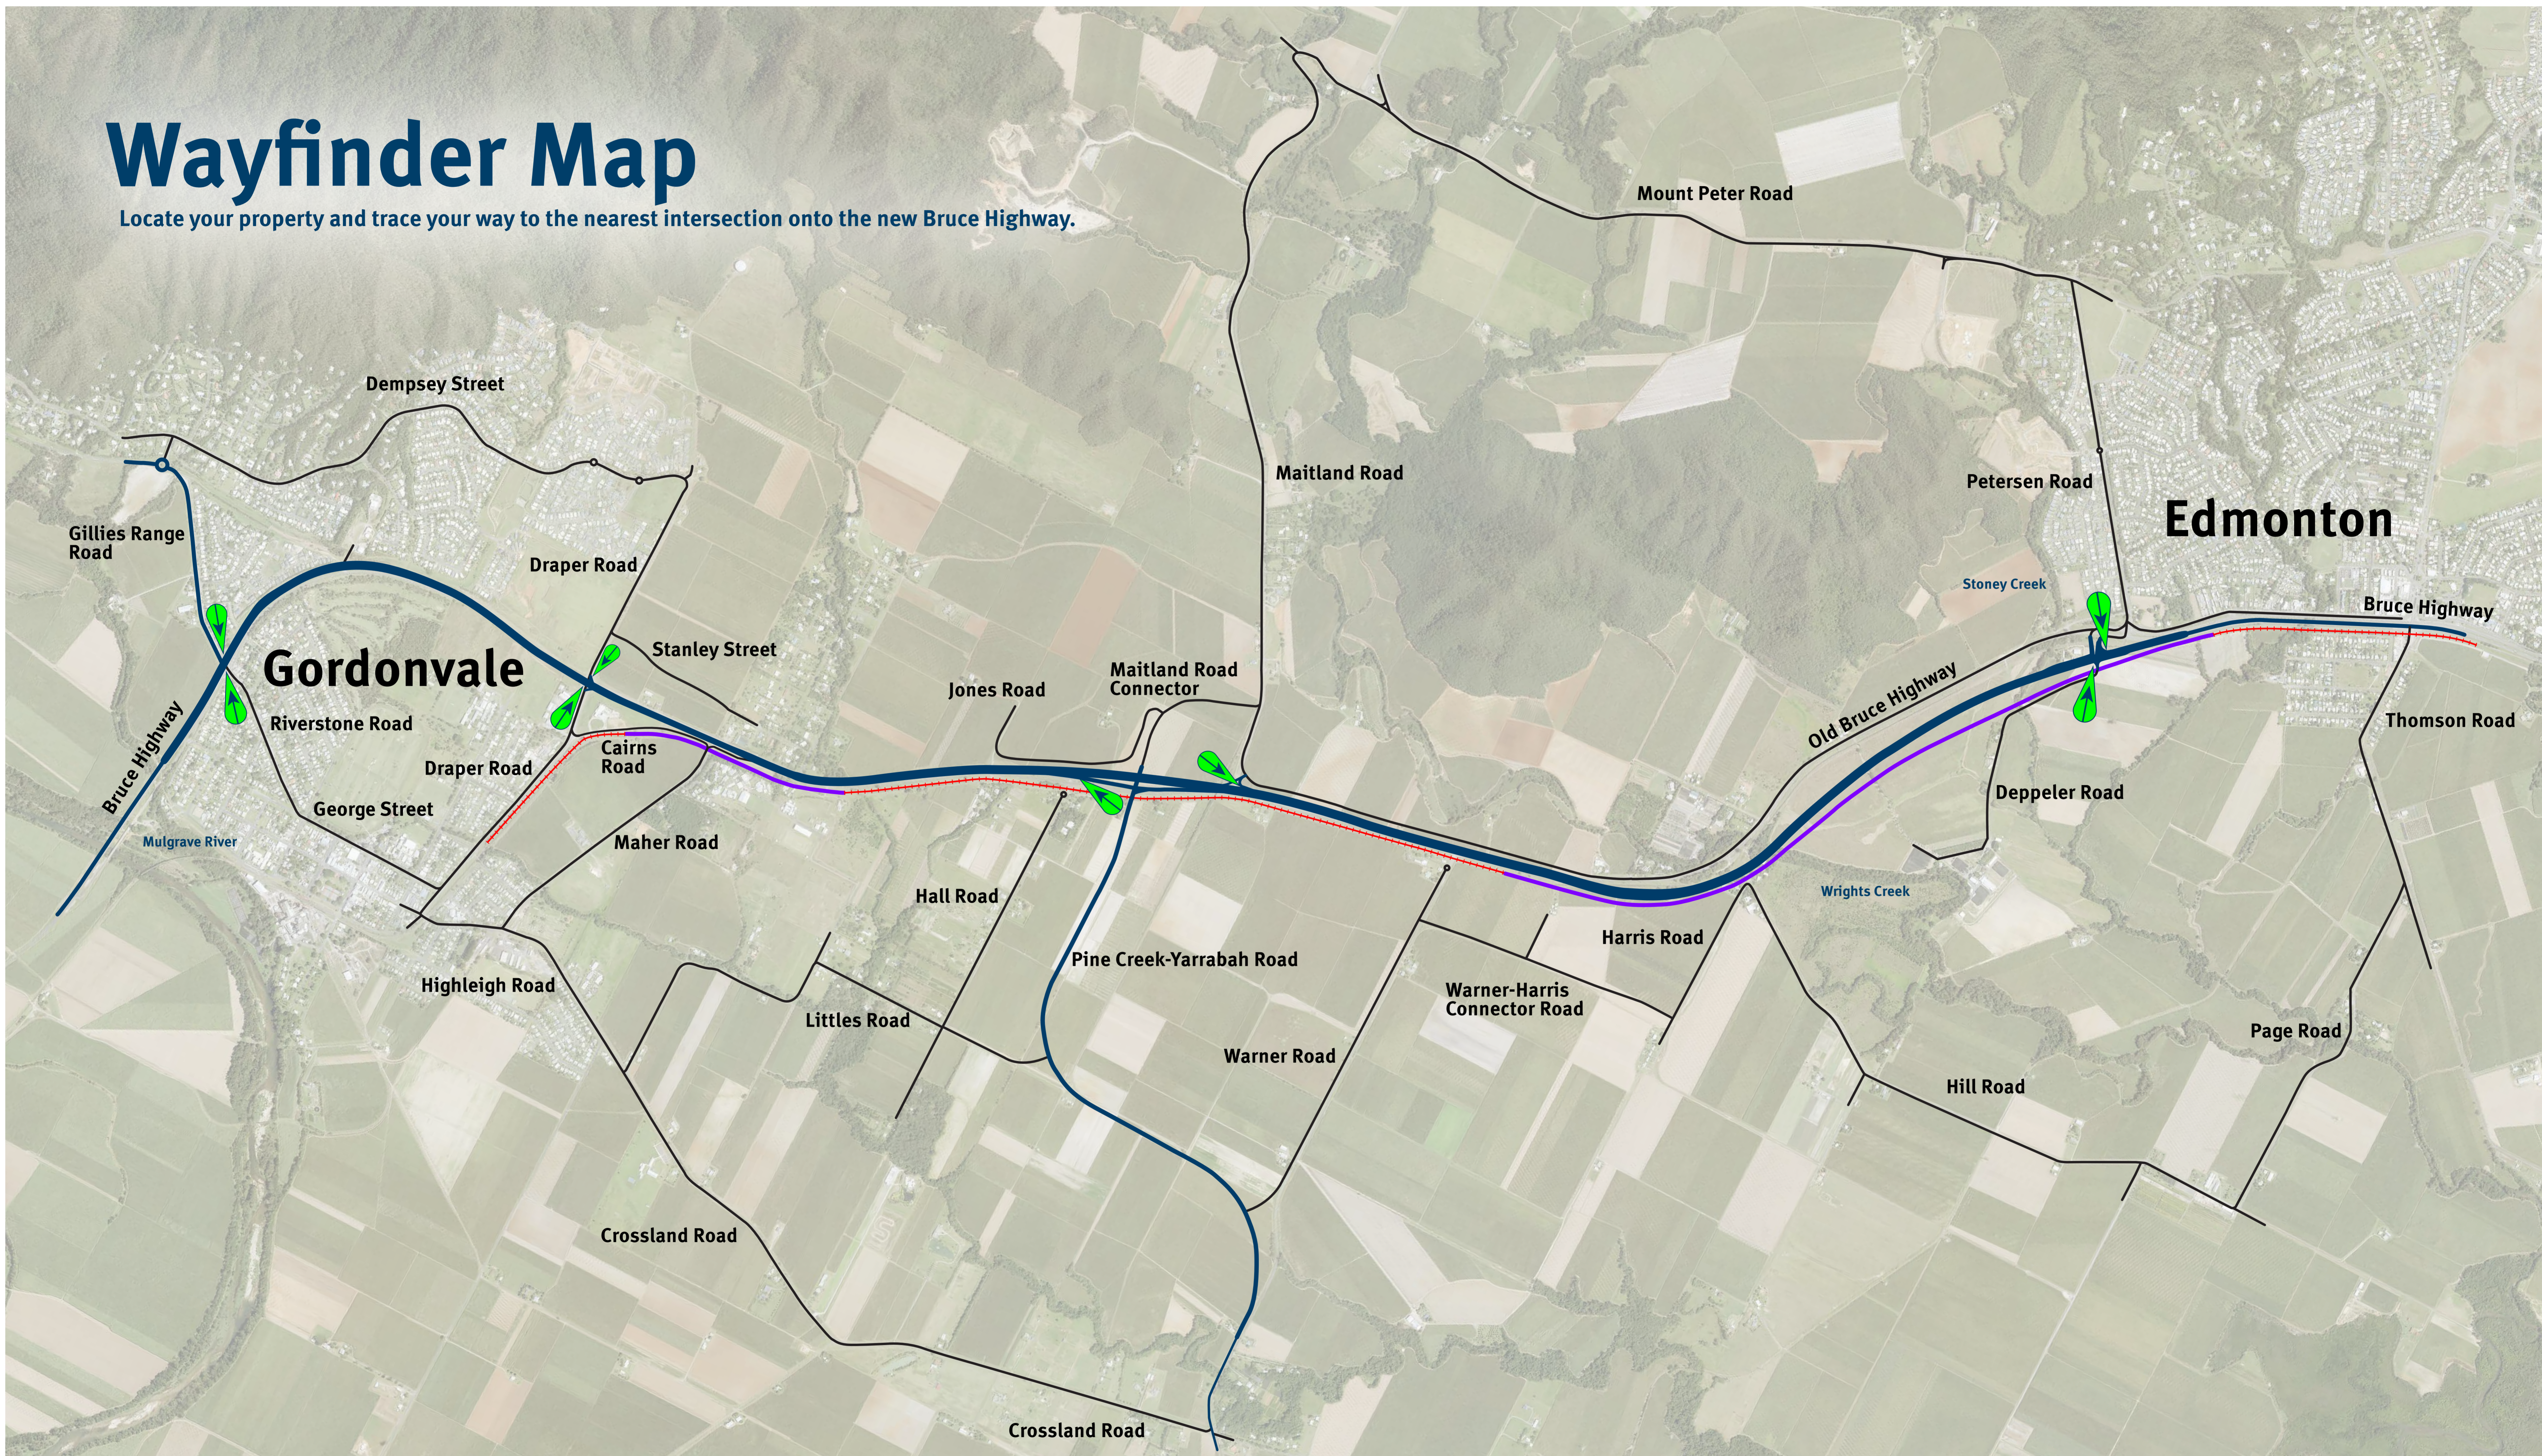

# Bruce Highway, Cairns Southern Access Corridor (Stage 3), Edmonton to Gordonvale

## Wayfinder Map

Locate your property and trace your way to the nearest intersection onto the new Bruce Highway.

### Legend

- State controlled road
- Realigned Queensland Rail (North Coast Line)
- Existing Queensland Rail (North Coast Line)
- Local roads
- Entry points