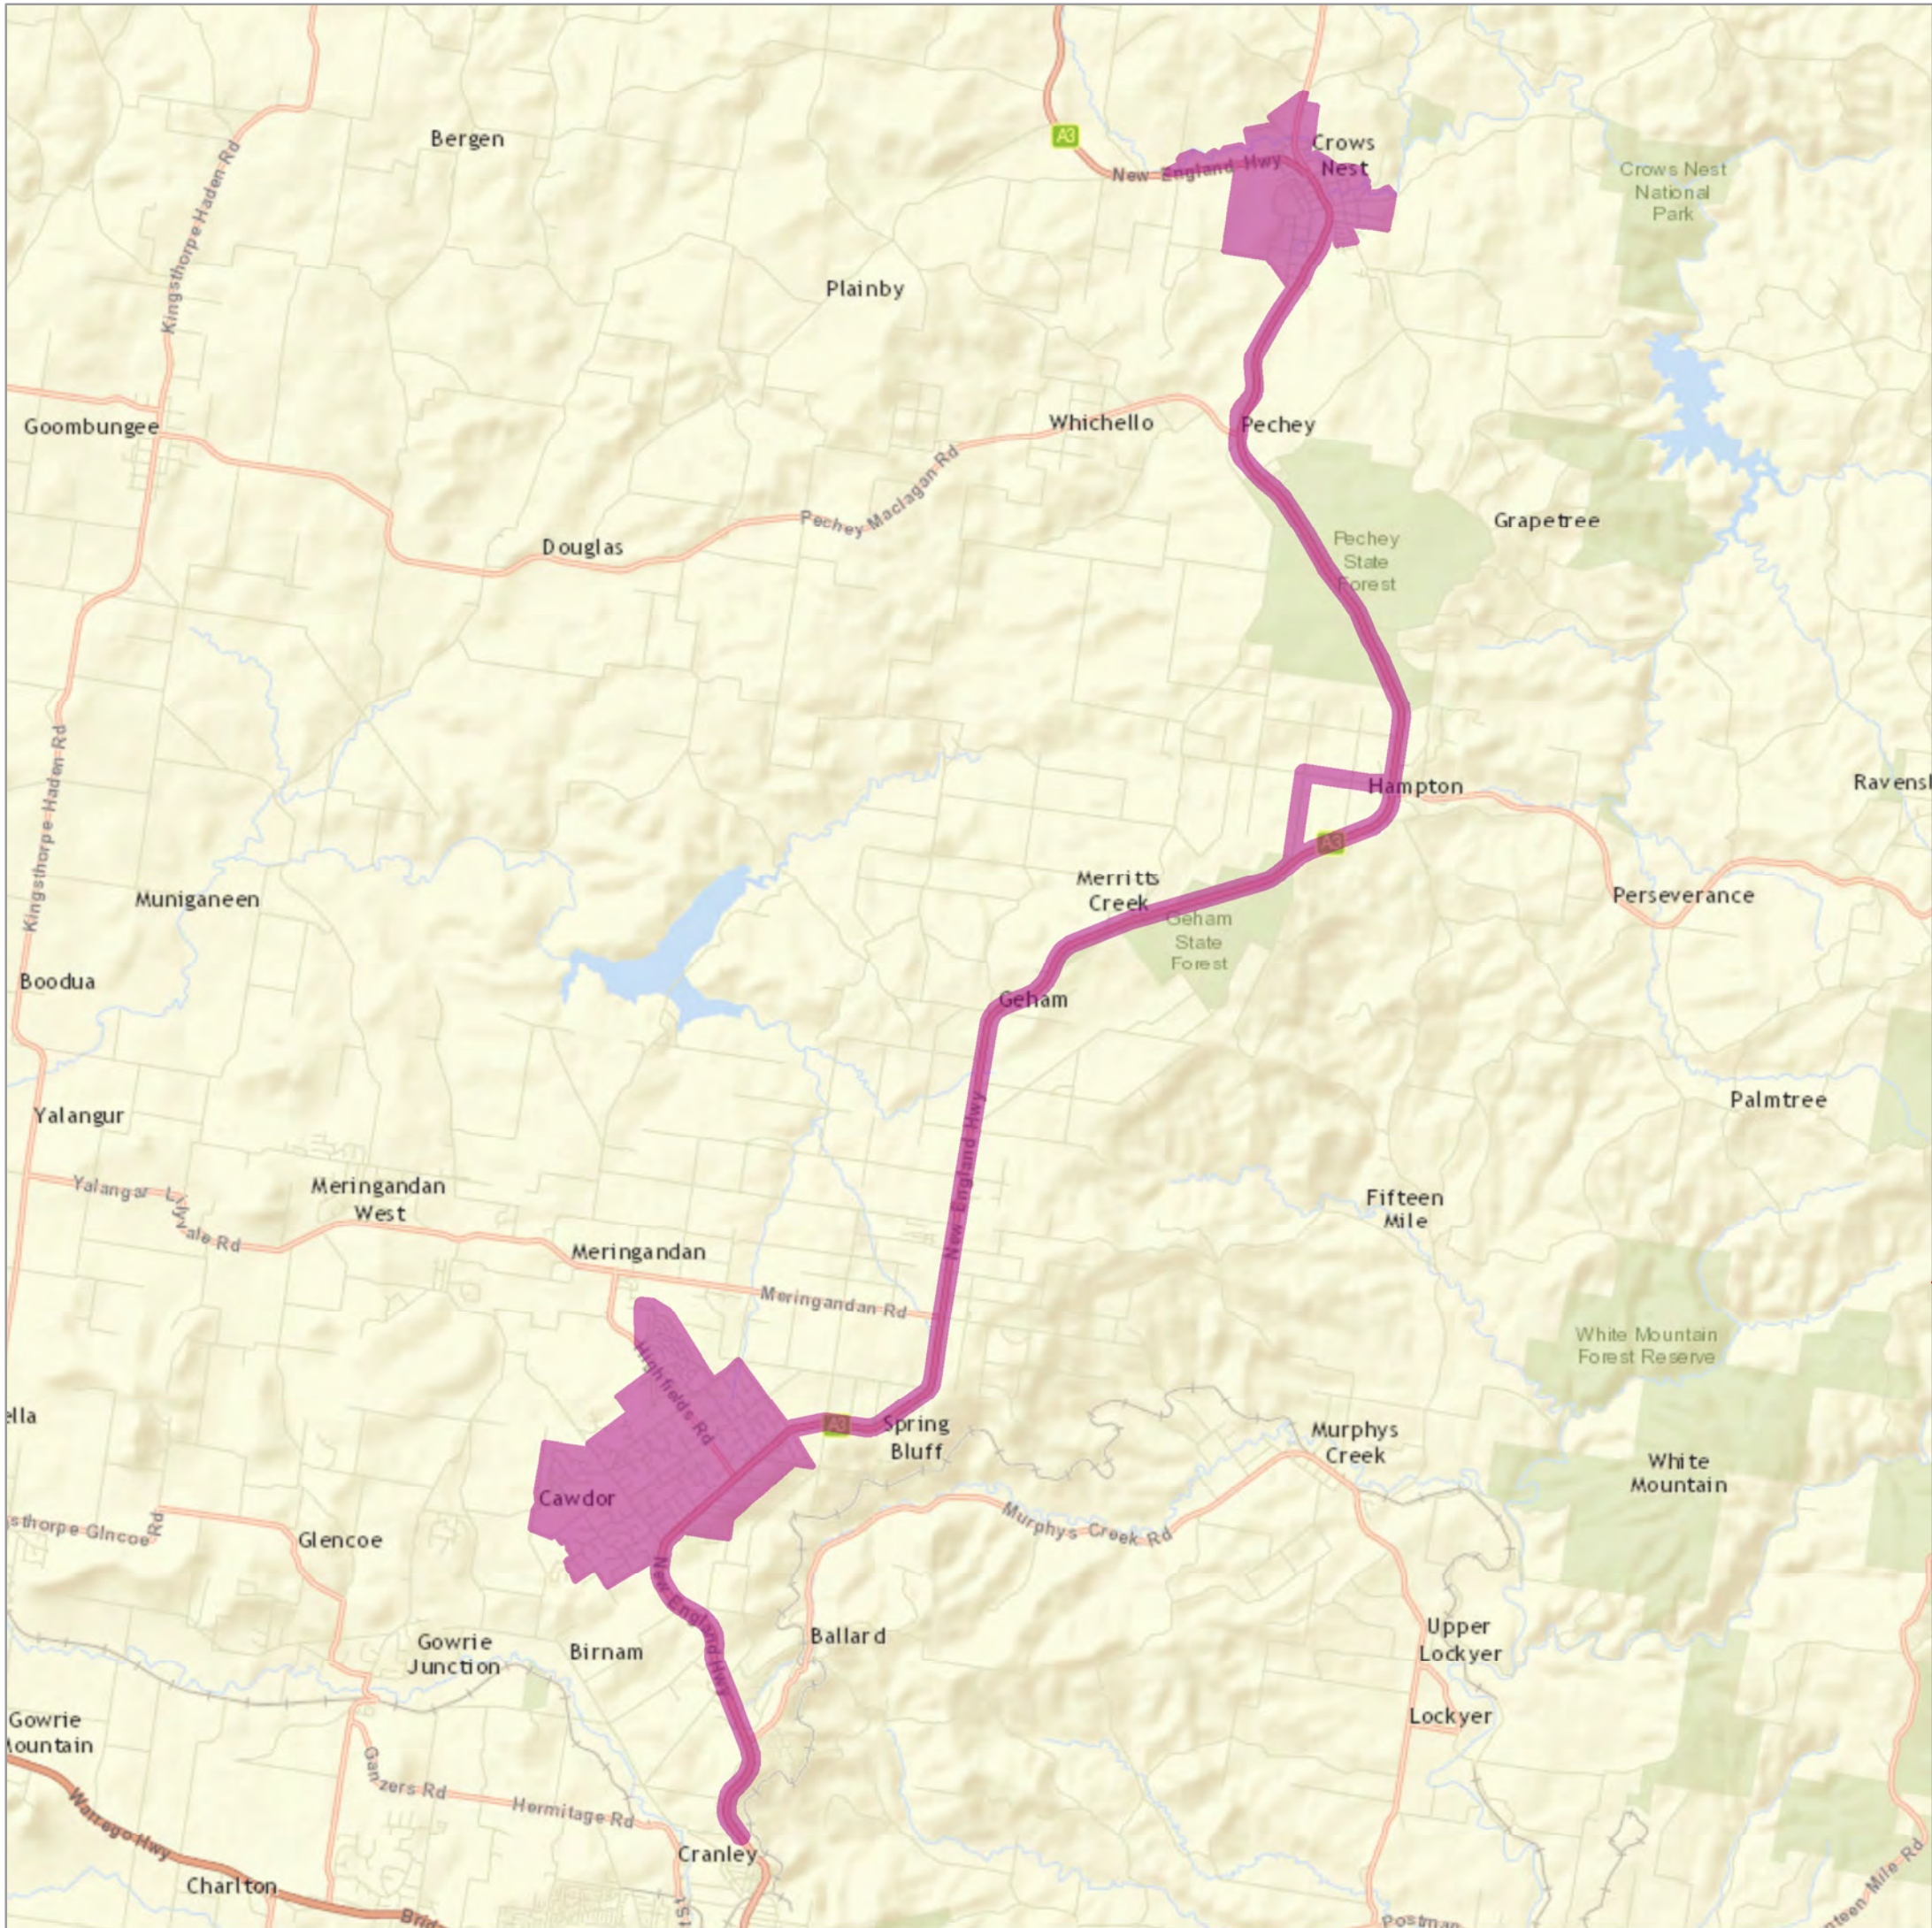

Crows Nest to Toowoomba Service Contract Area/Route