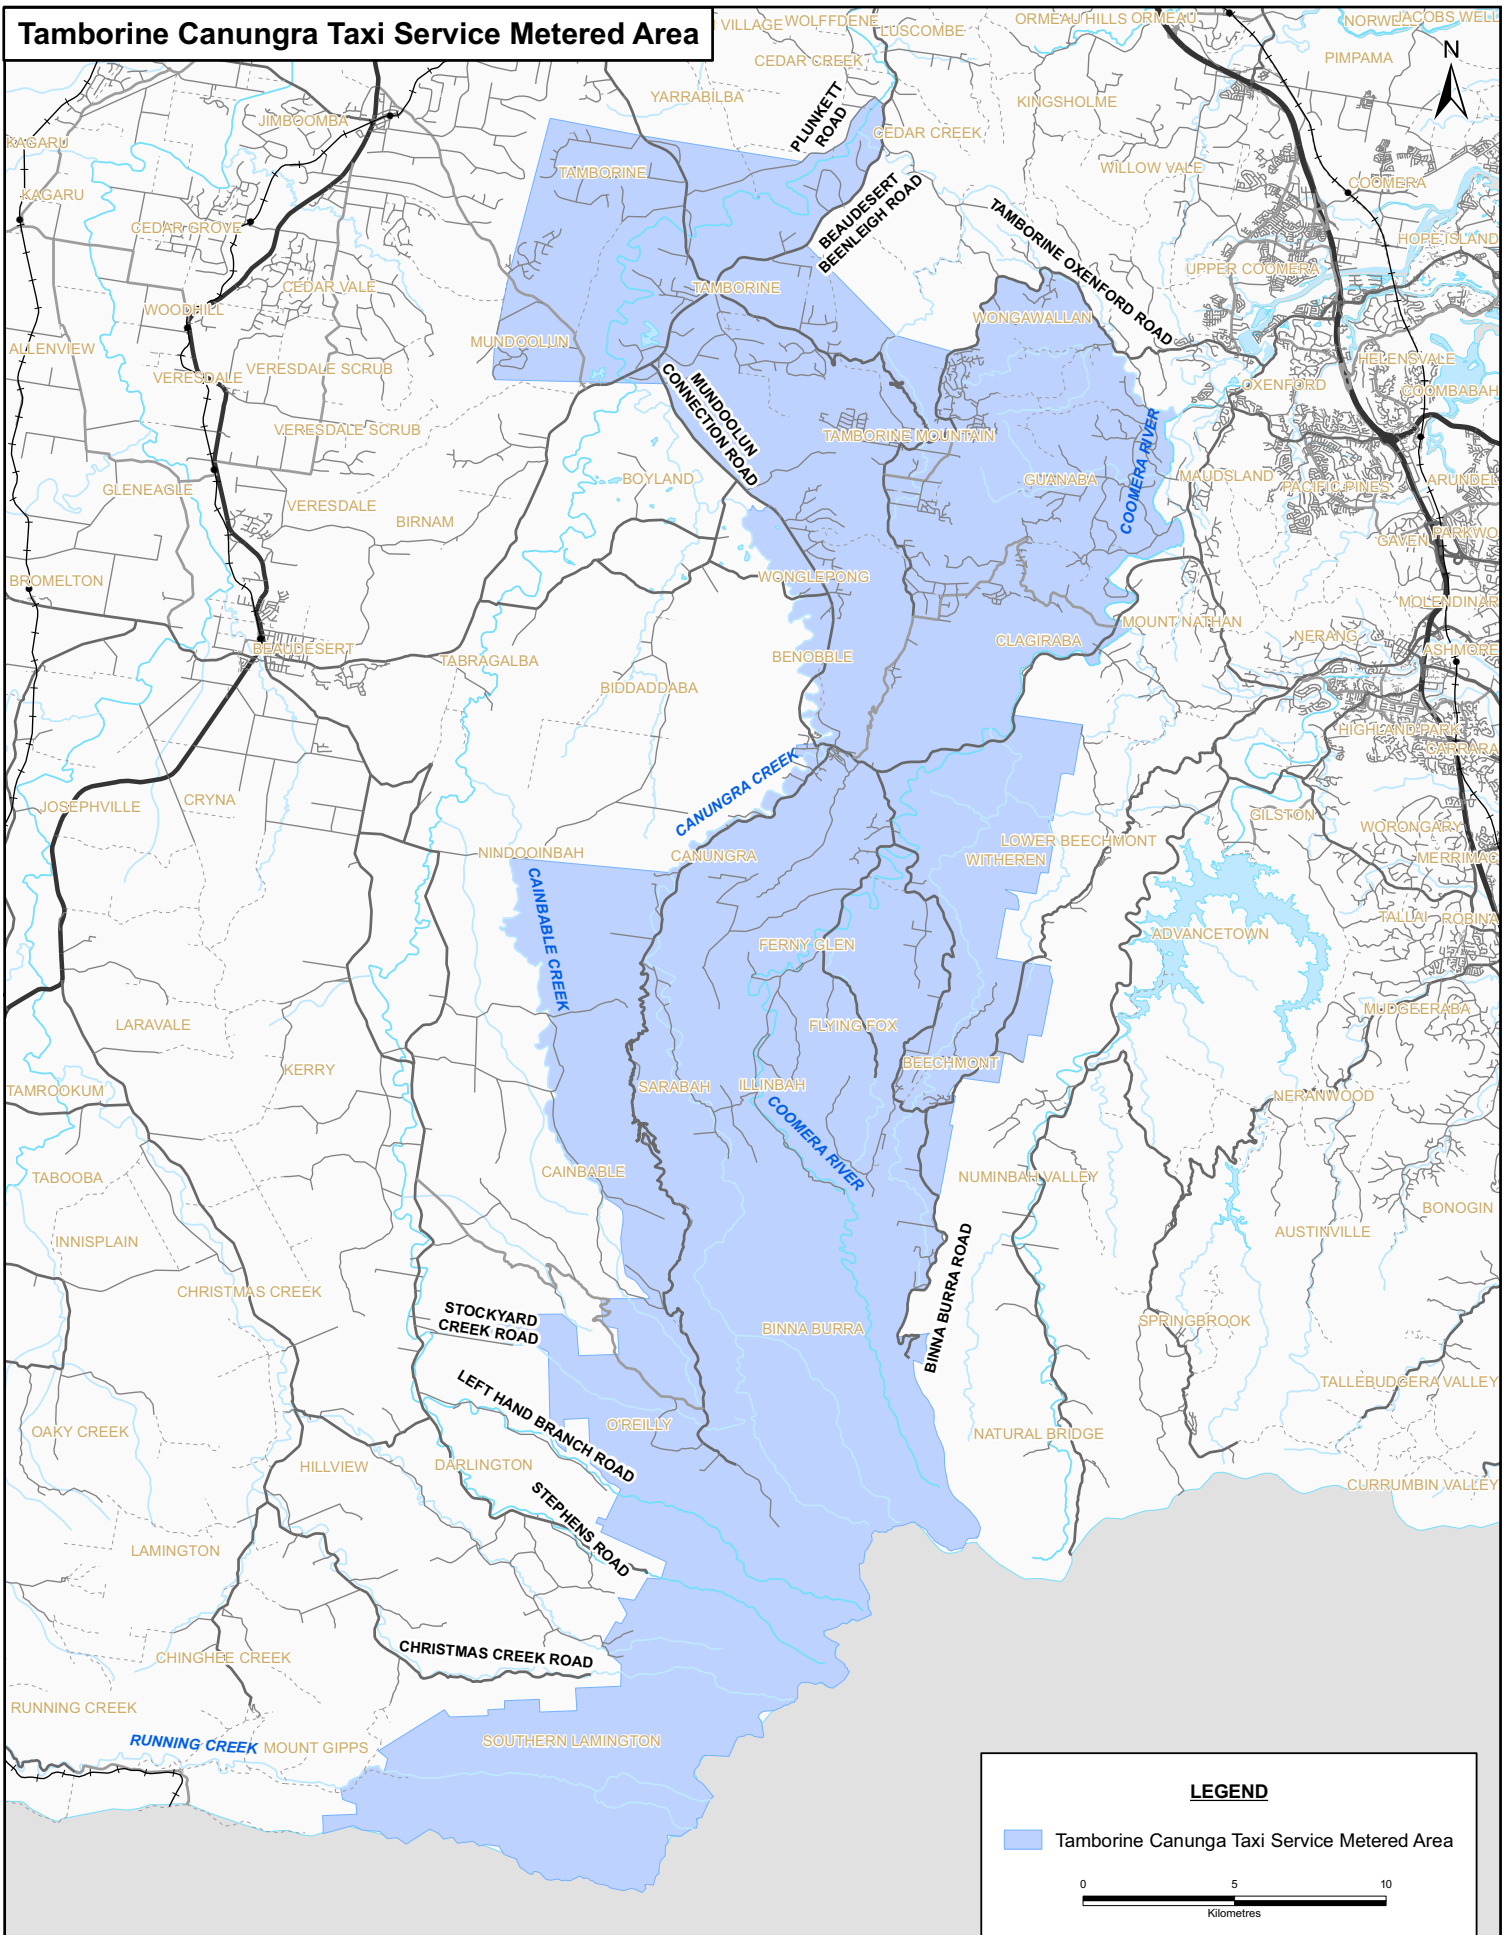

Tamborine Canungra Taxi Service Metered Area

Produced by:
Technology and Innovation Unit
Passenger Transport Division
Department of Transport and Main Roads
email: ptgshelp@tmr.qld.gov.au

DATE	JOB No	DMS No	INITIAL	REV
10/08/11	-	-	DBJ	A