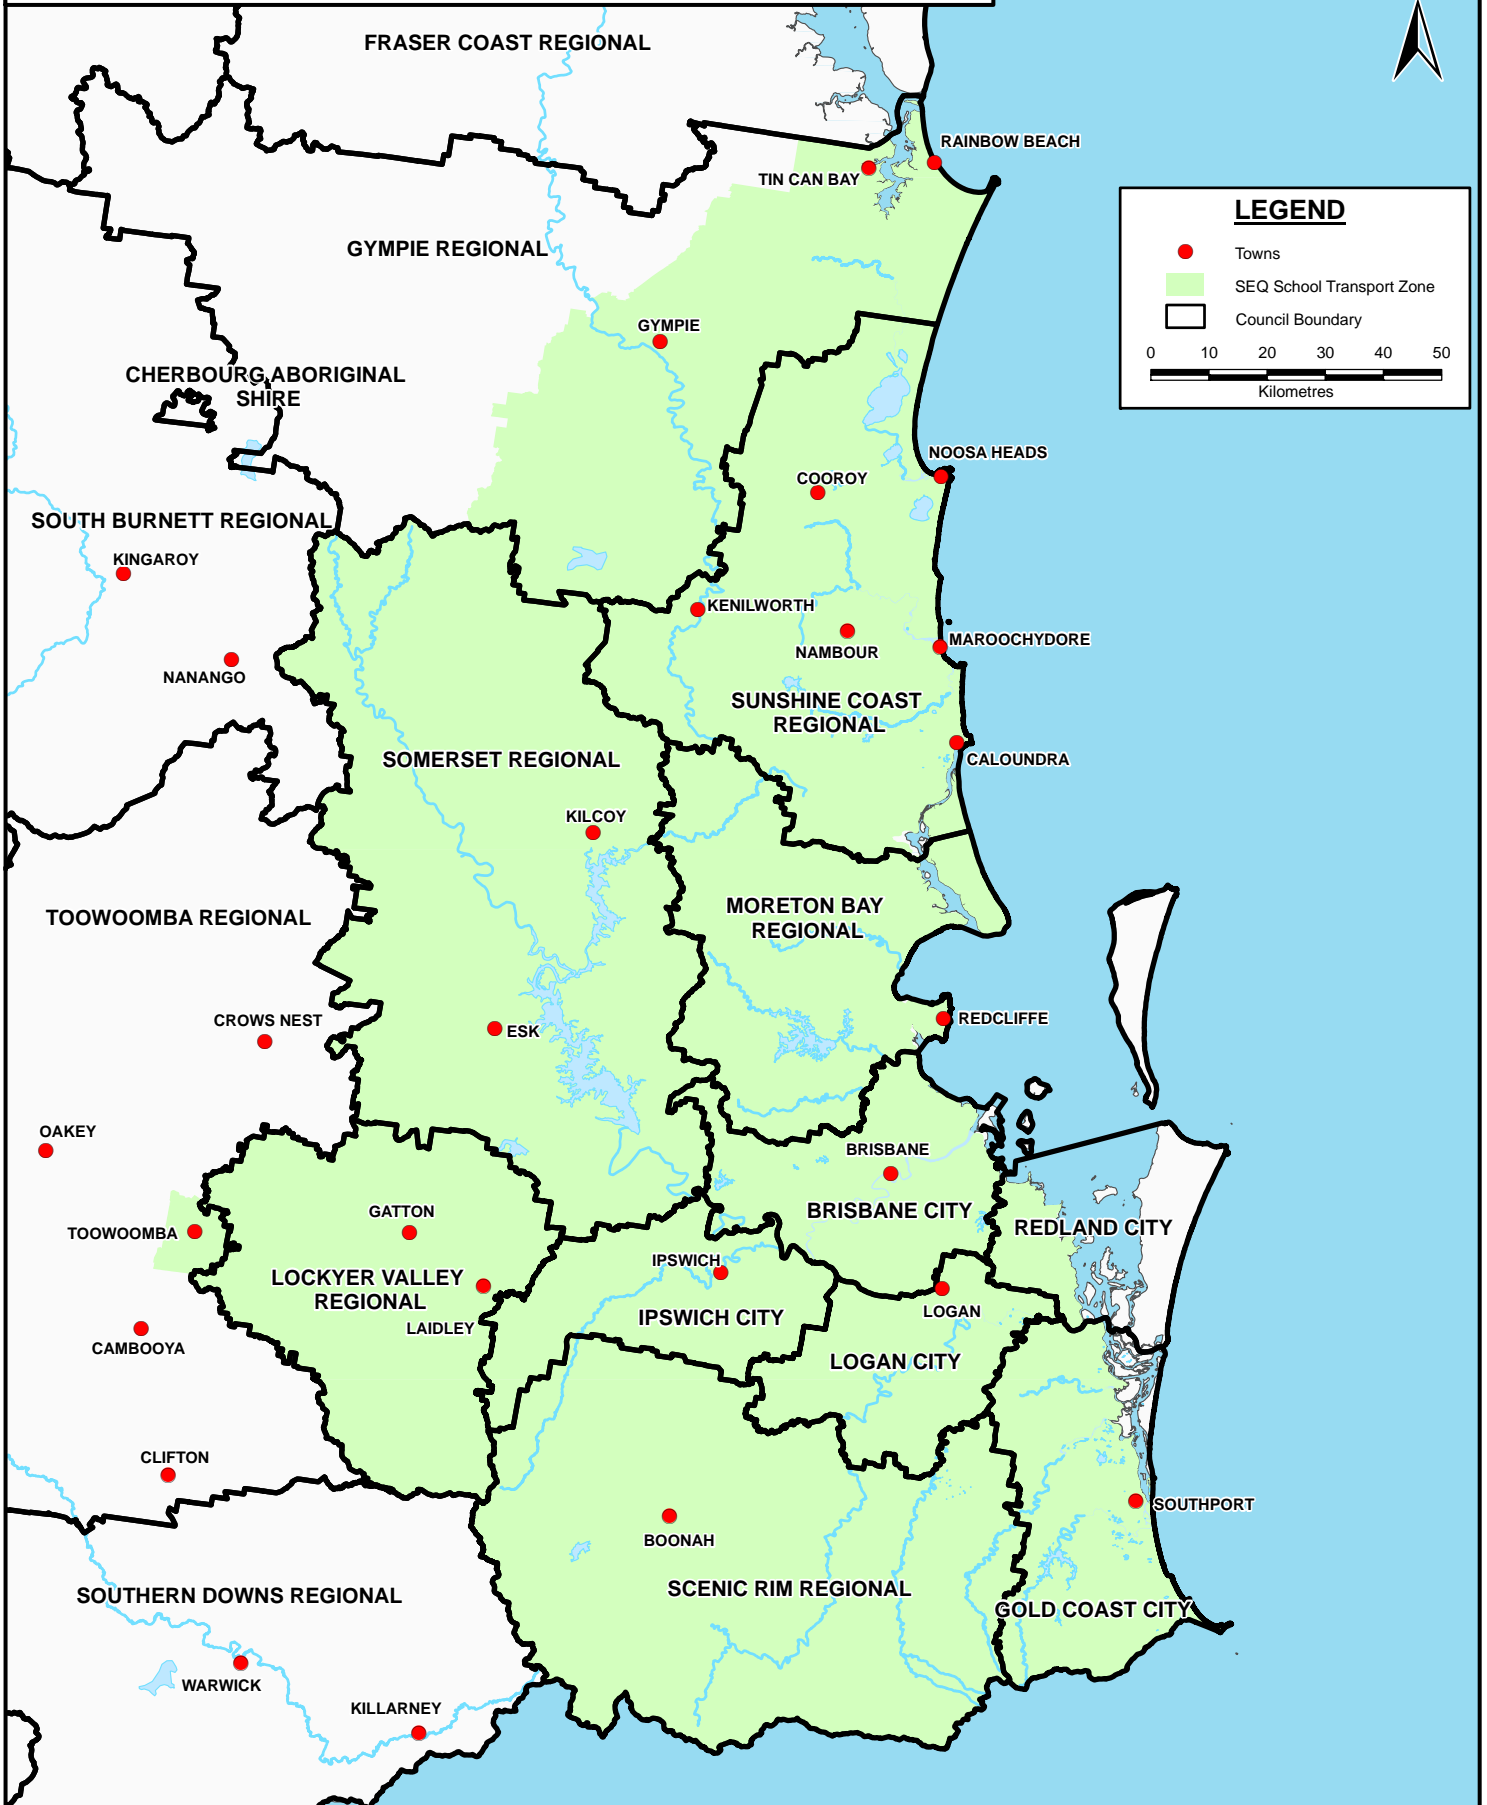

South East Queensland School Transport Zone

LEGEND

- Towns
- SEQ School Transport Zone
- Council Boundary

0 10 20 30 40 50
Kilometres

Produced by:
Innovation and Business Solutions Unit
Passenger Transport Division
Department of Transport and Main Roads
email: ptgishelp@tmr.qld.gov.au

DATE	JOB No	DMS No	INITIAL	REV
06/10/10	2094	-	SNS	A