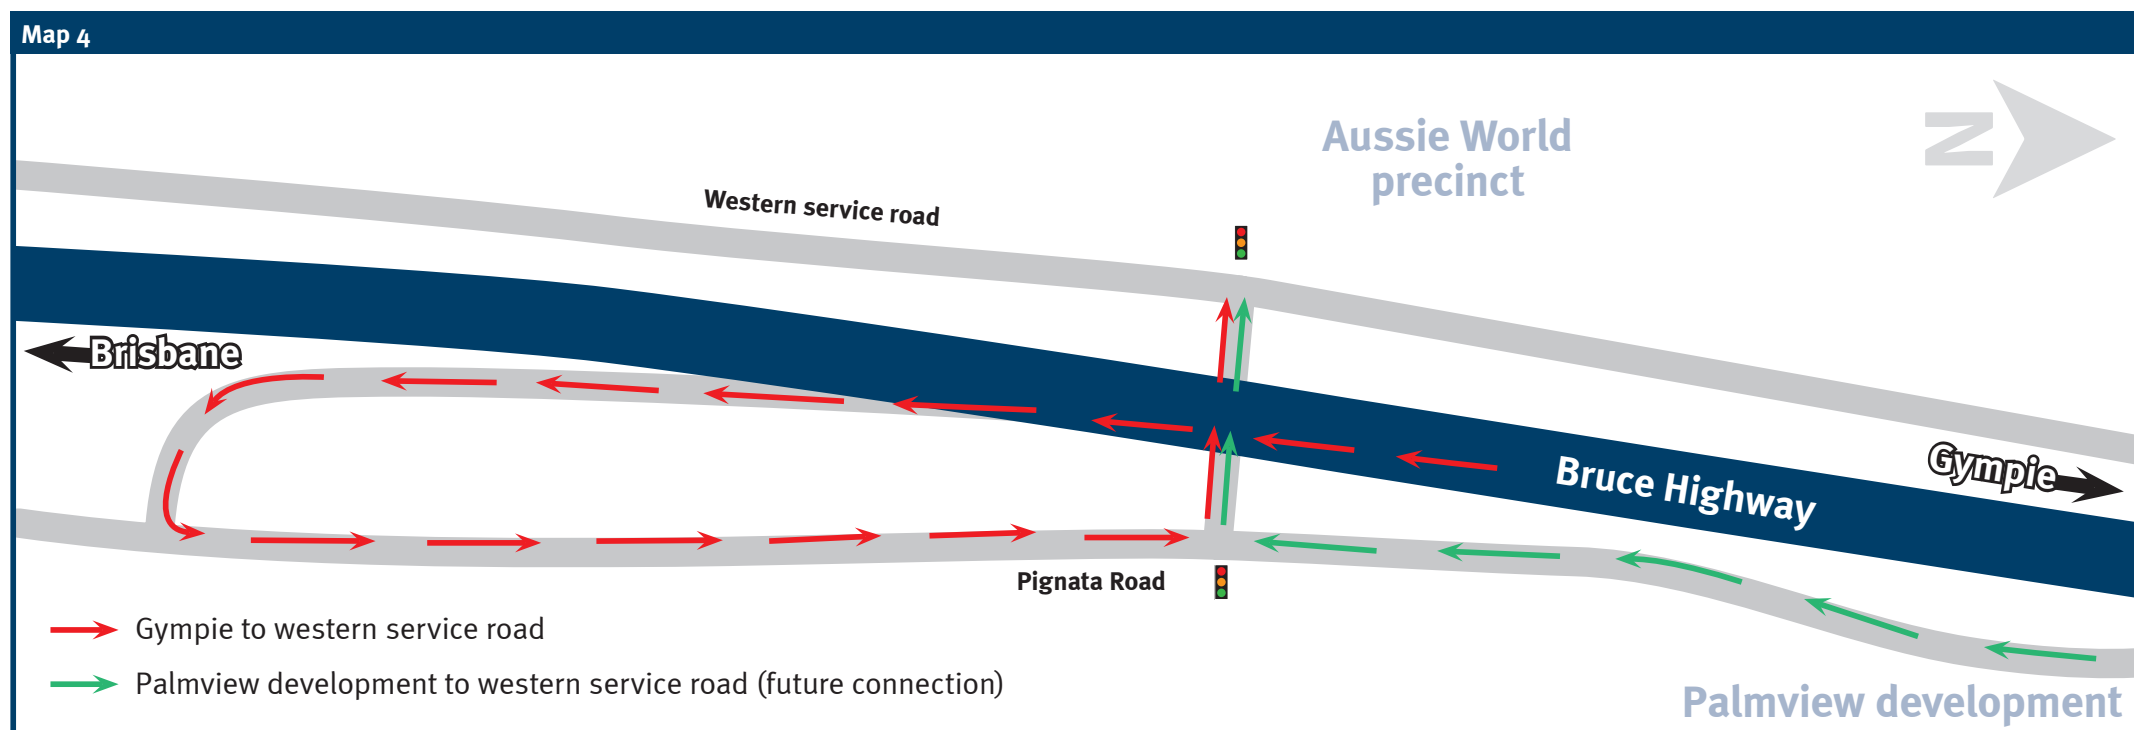

# Bruce Highway Upgrade – Caloundra Road to Sunshine Motorway

How the southbound off ramp to Pignata Road will work

*\*artist's impression only*