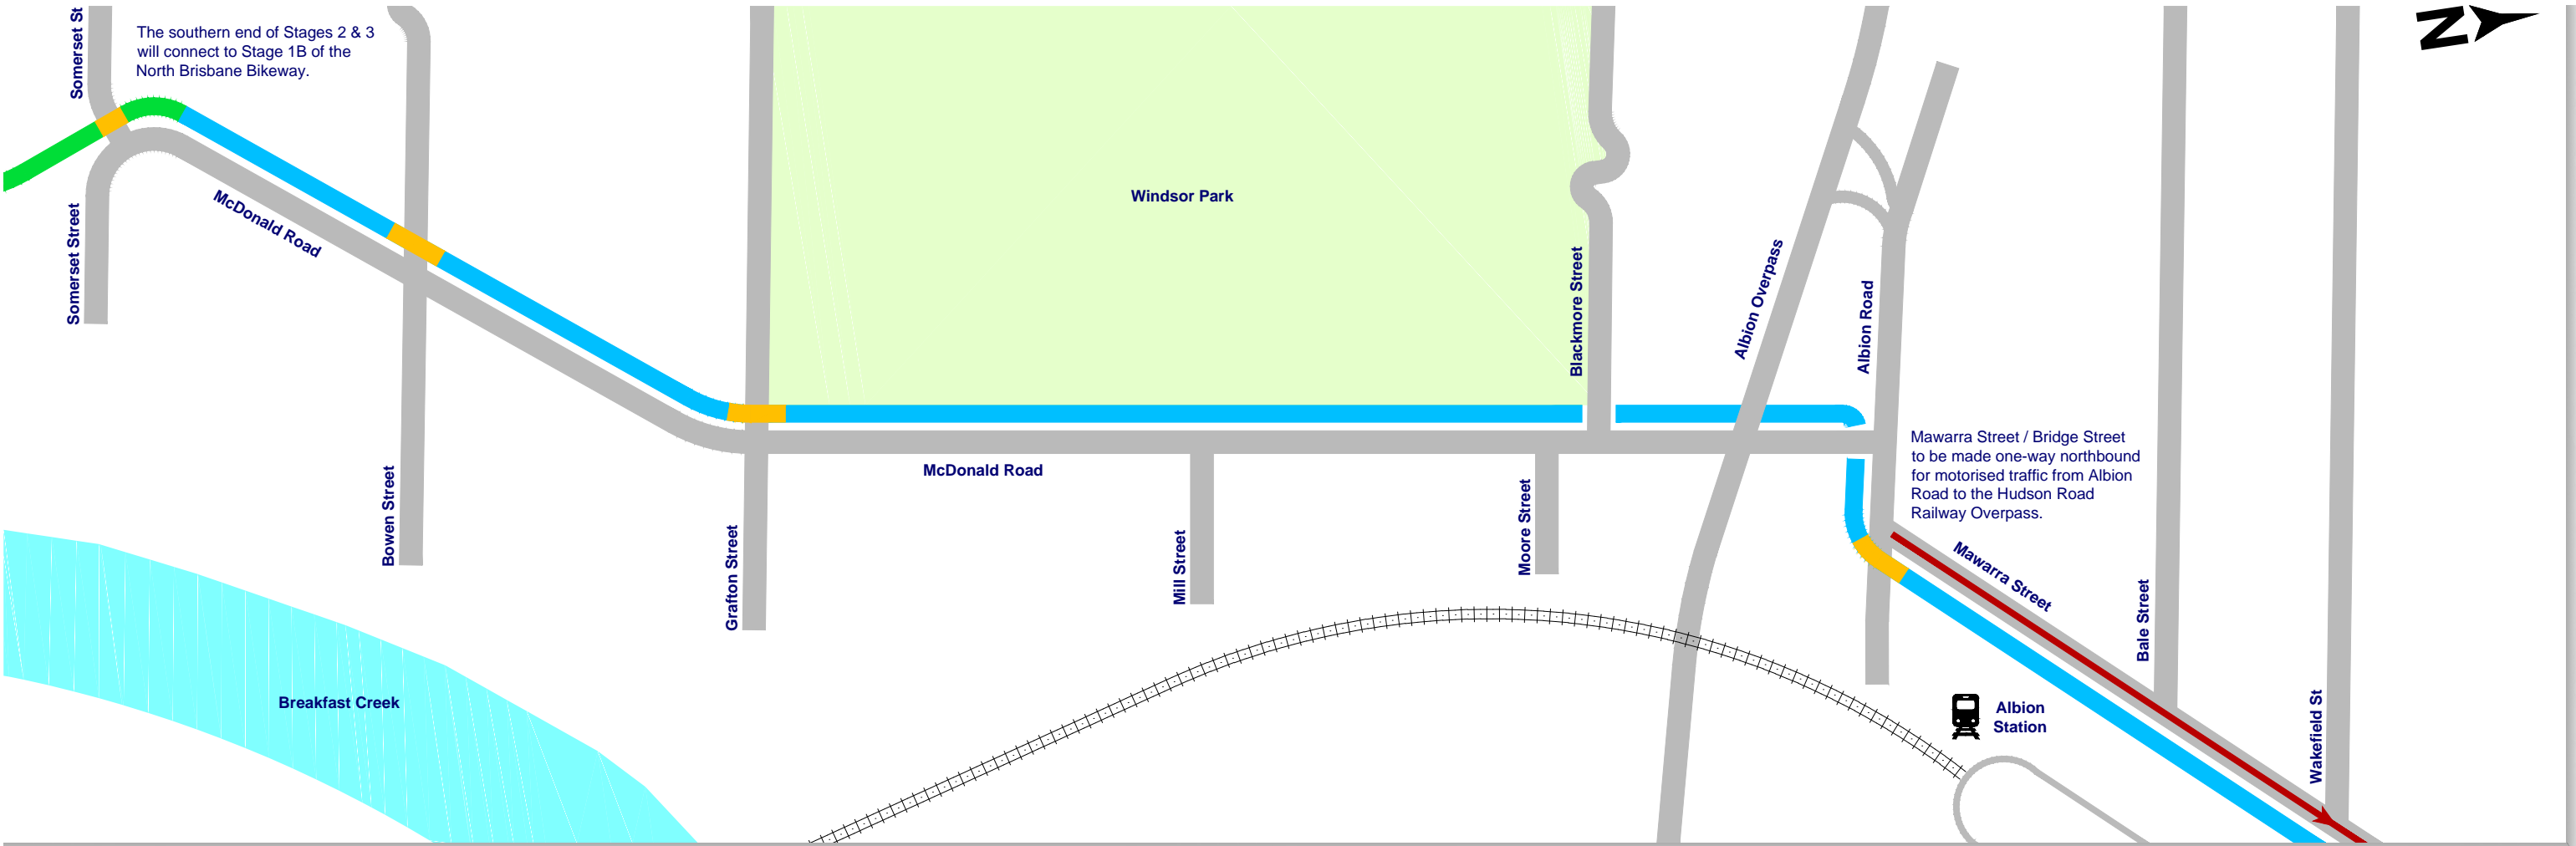

North Brisbane Bikeway, Stages 2 & 3: Somerset Street to Wakefield Street

North Brisbane Bikeway, Stages 2 & 3: Wakefield Street to Rigby Street

- Legend**
- █ Stage 1B, opened September 2016
 - █ Proposed Stages 2 and 3
 - █ Proposed priority crossings
 - ➔ Proposed one-way section