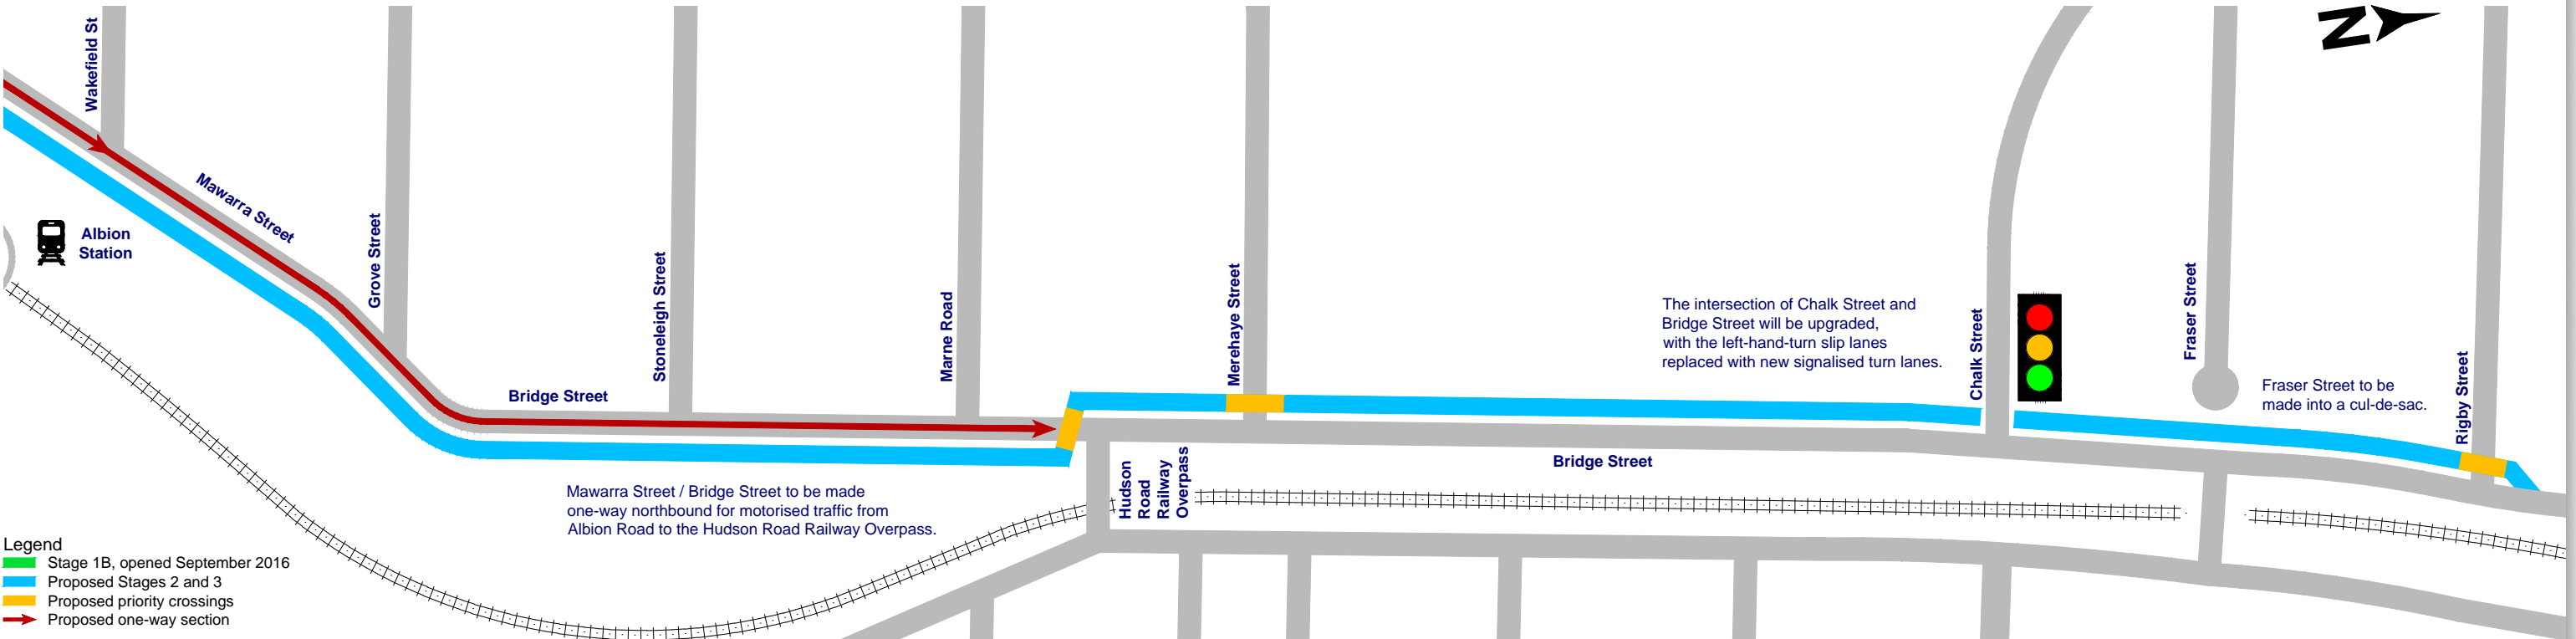

North Brisbane Bikeway, Stages 2 & 3: Somerset Street to Wakefield Street

North Brisbane Bikeway, Stages 2 & 3: Wakefield Street to Rigby Street

- Legend**
- █ Stage 1B, opened September 2016
 - █ Proposed Stages 2 and 3
 - █ Proposed priority crossings
 - ➔ Proposed one-way section