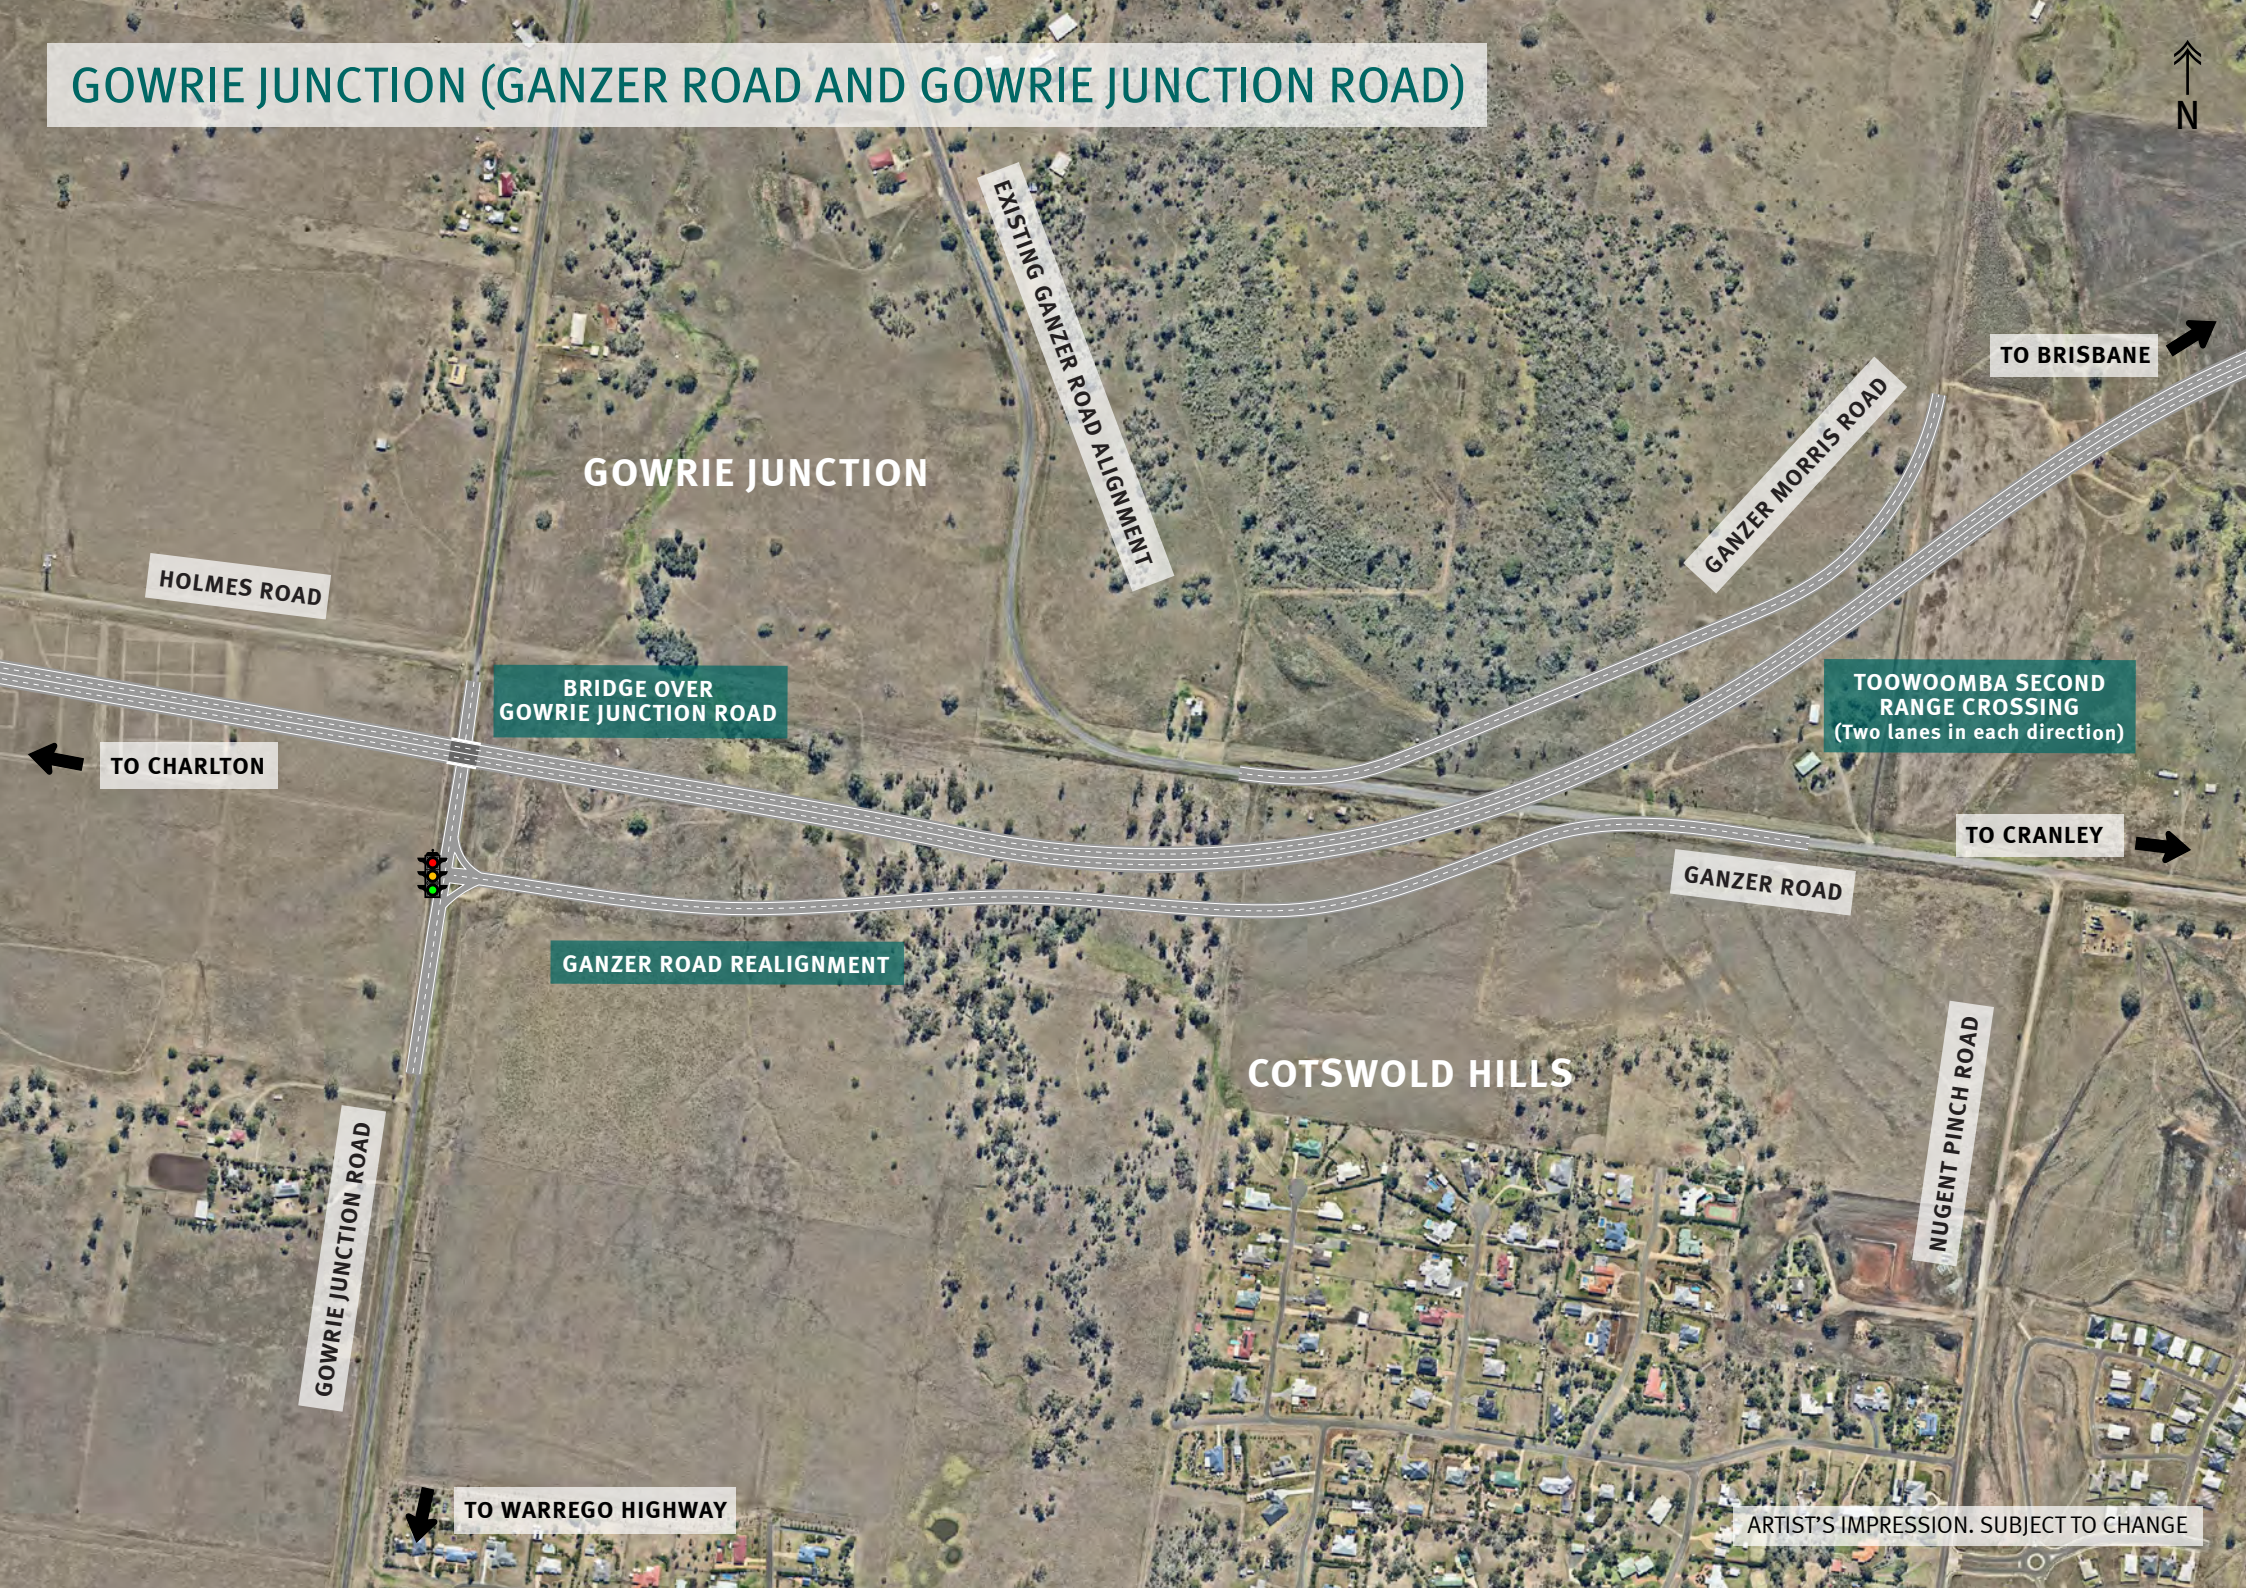

GOWRIE JUNCTION (GANZER ROAD AND GOWRIE JUNCTION ROAD)

GOWRIE JUNCTION

EXISTING GANZER ROAD ALIGNMENT

GANZER MORRIS ROAD

TO BRISBANE

HOLMES ROAD

BRIDGE OVER
GOWRIE JUNCTION ROAD

TOOWOOMBA SECOND
RANGE CROSSING
(Two lanes in each direction)

TO CHARLTON

TO CRANLEY

GANZER ROAD

GANZER ROAD REALIGNMENT

COTSWOLD HILLS

NUGENT PINCH ROAD

GOWRIE JUNCTION ROAD

TO WARREGO HIGHWAY