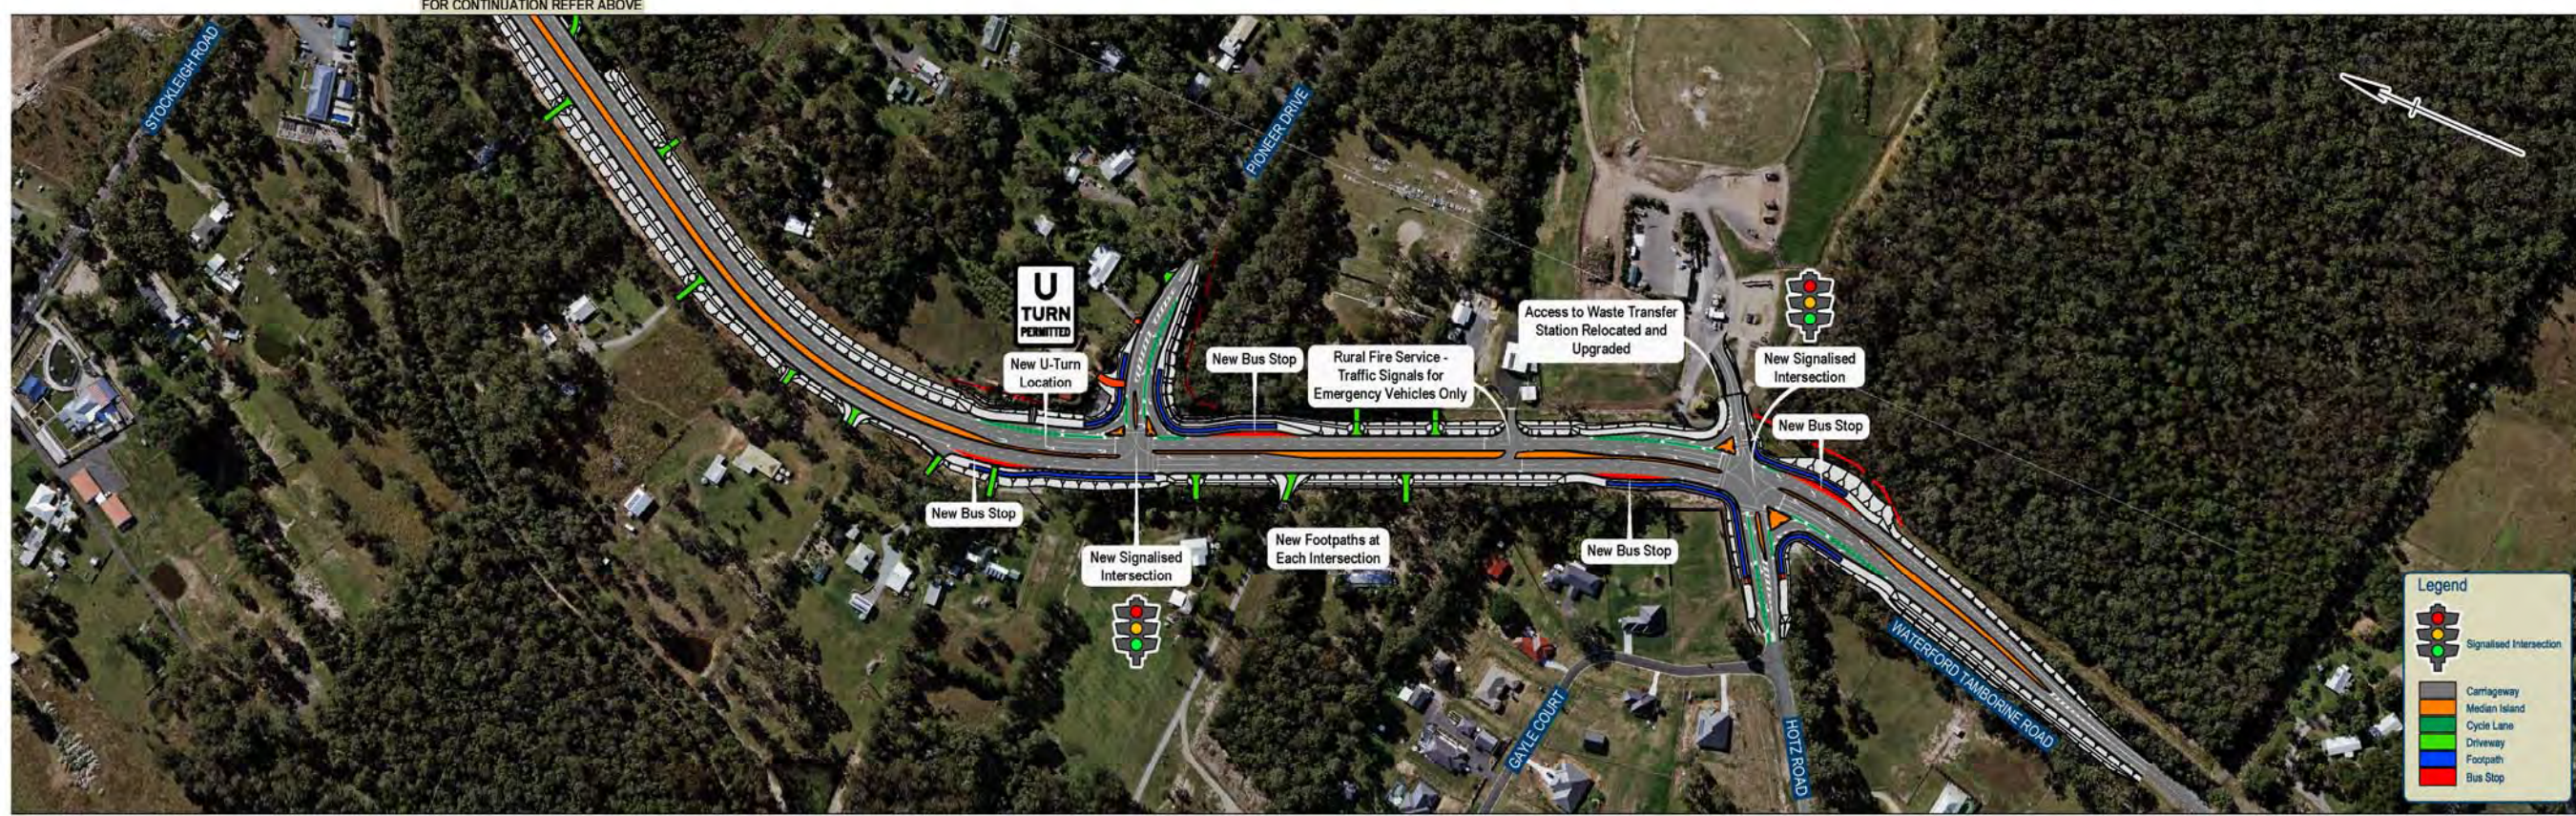

Waterford – Tamborine Road upgrade

July 2017

FOR CONTINUATION REFER BELOW

FOR CONTINUATION REFER ABOVE

Legend

- Signalised Intersection
- Carrageway
- Median Island
- Cycle Lane
- Driveway
- Footpath
- Bus Stop