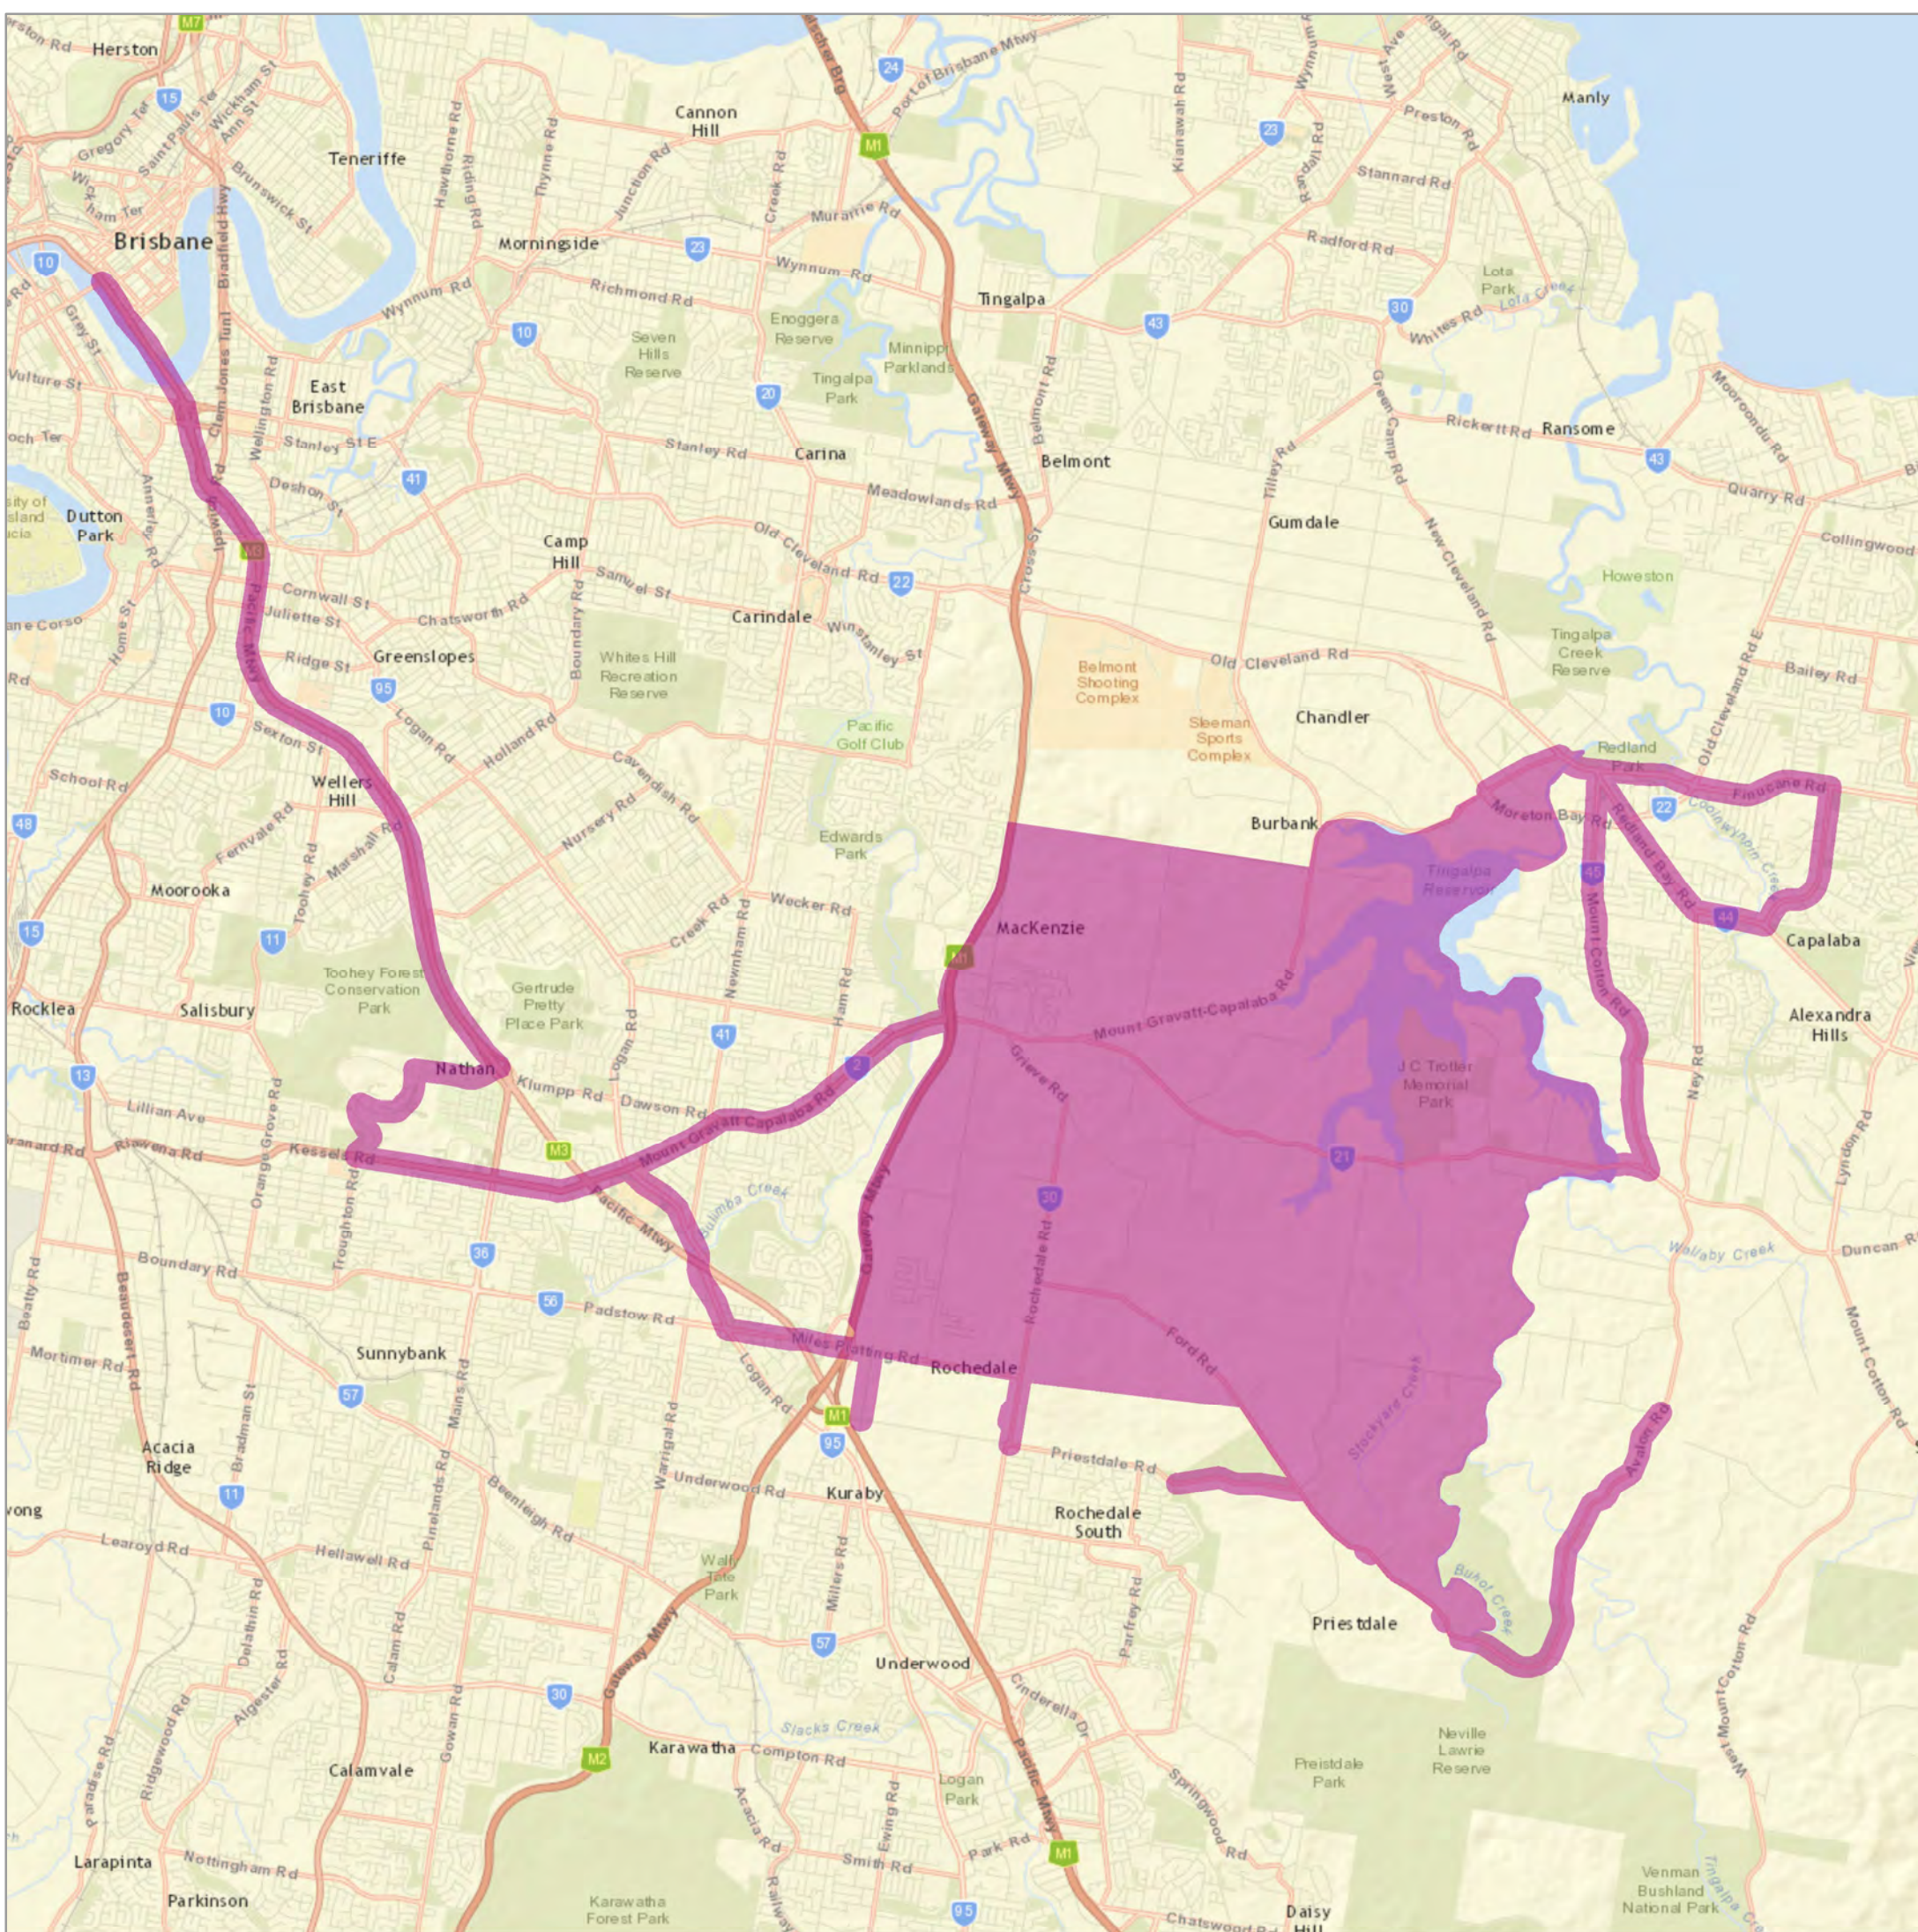

Burbank/Mackenzie Service Contract Area/Route