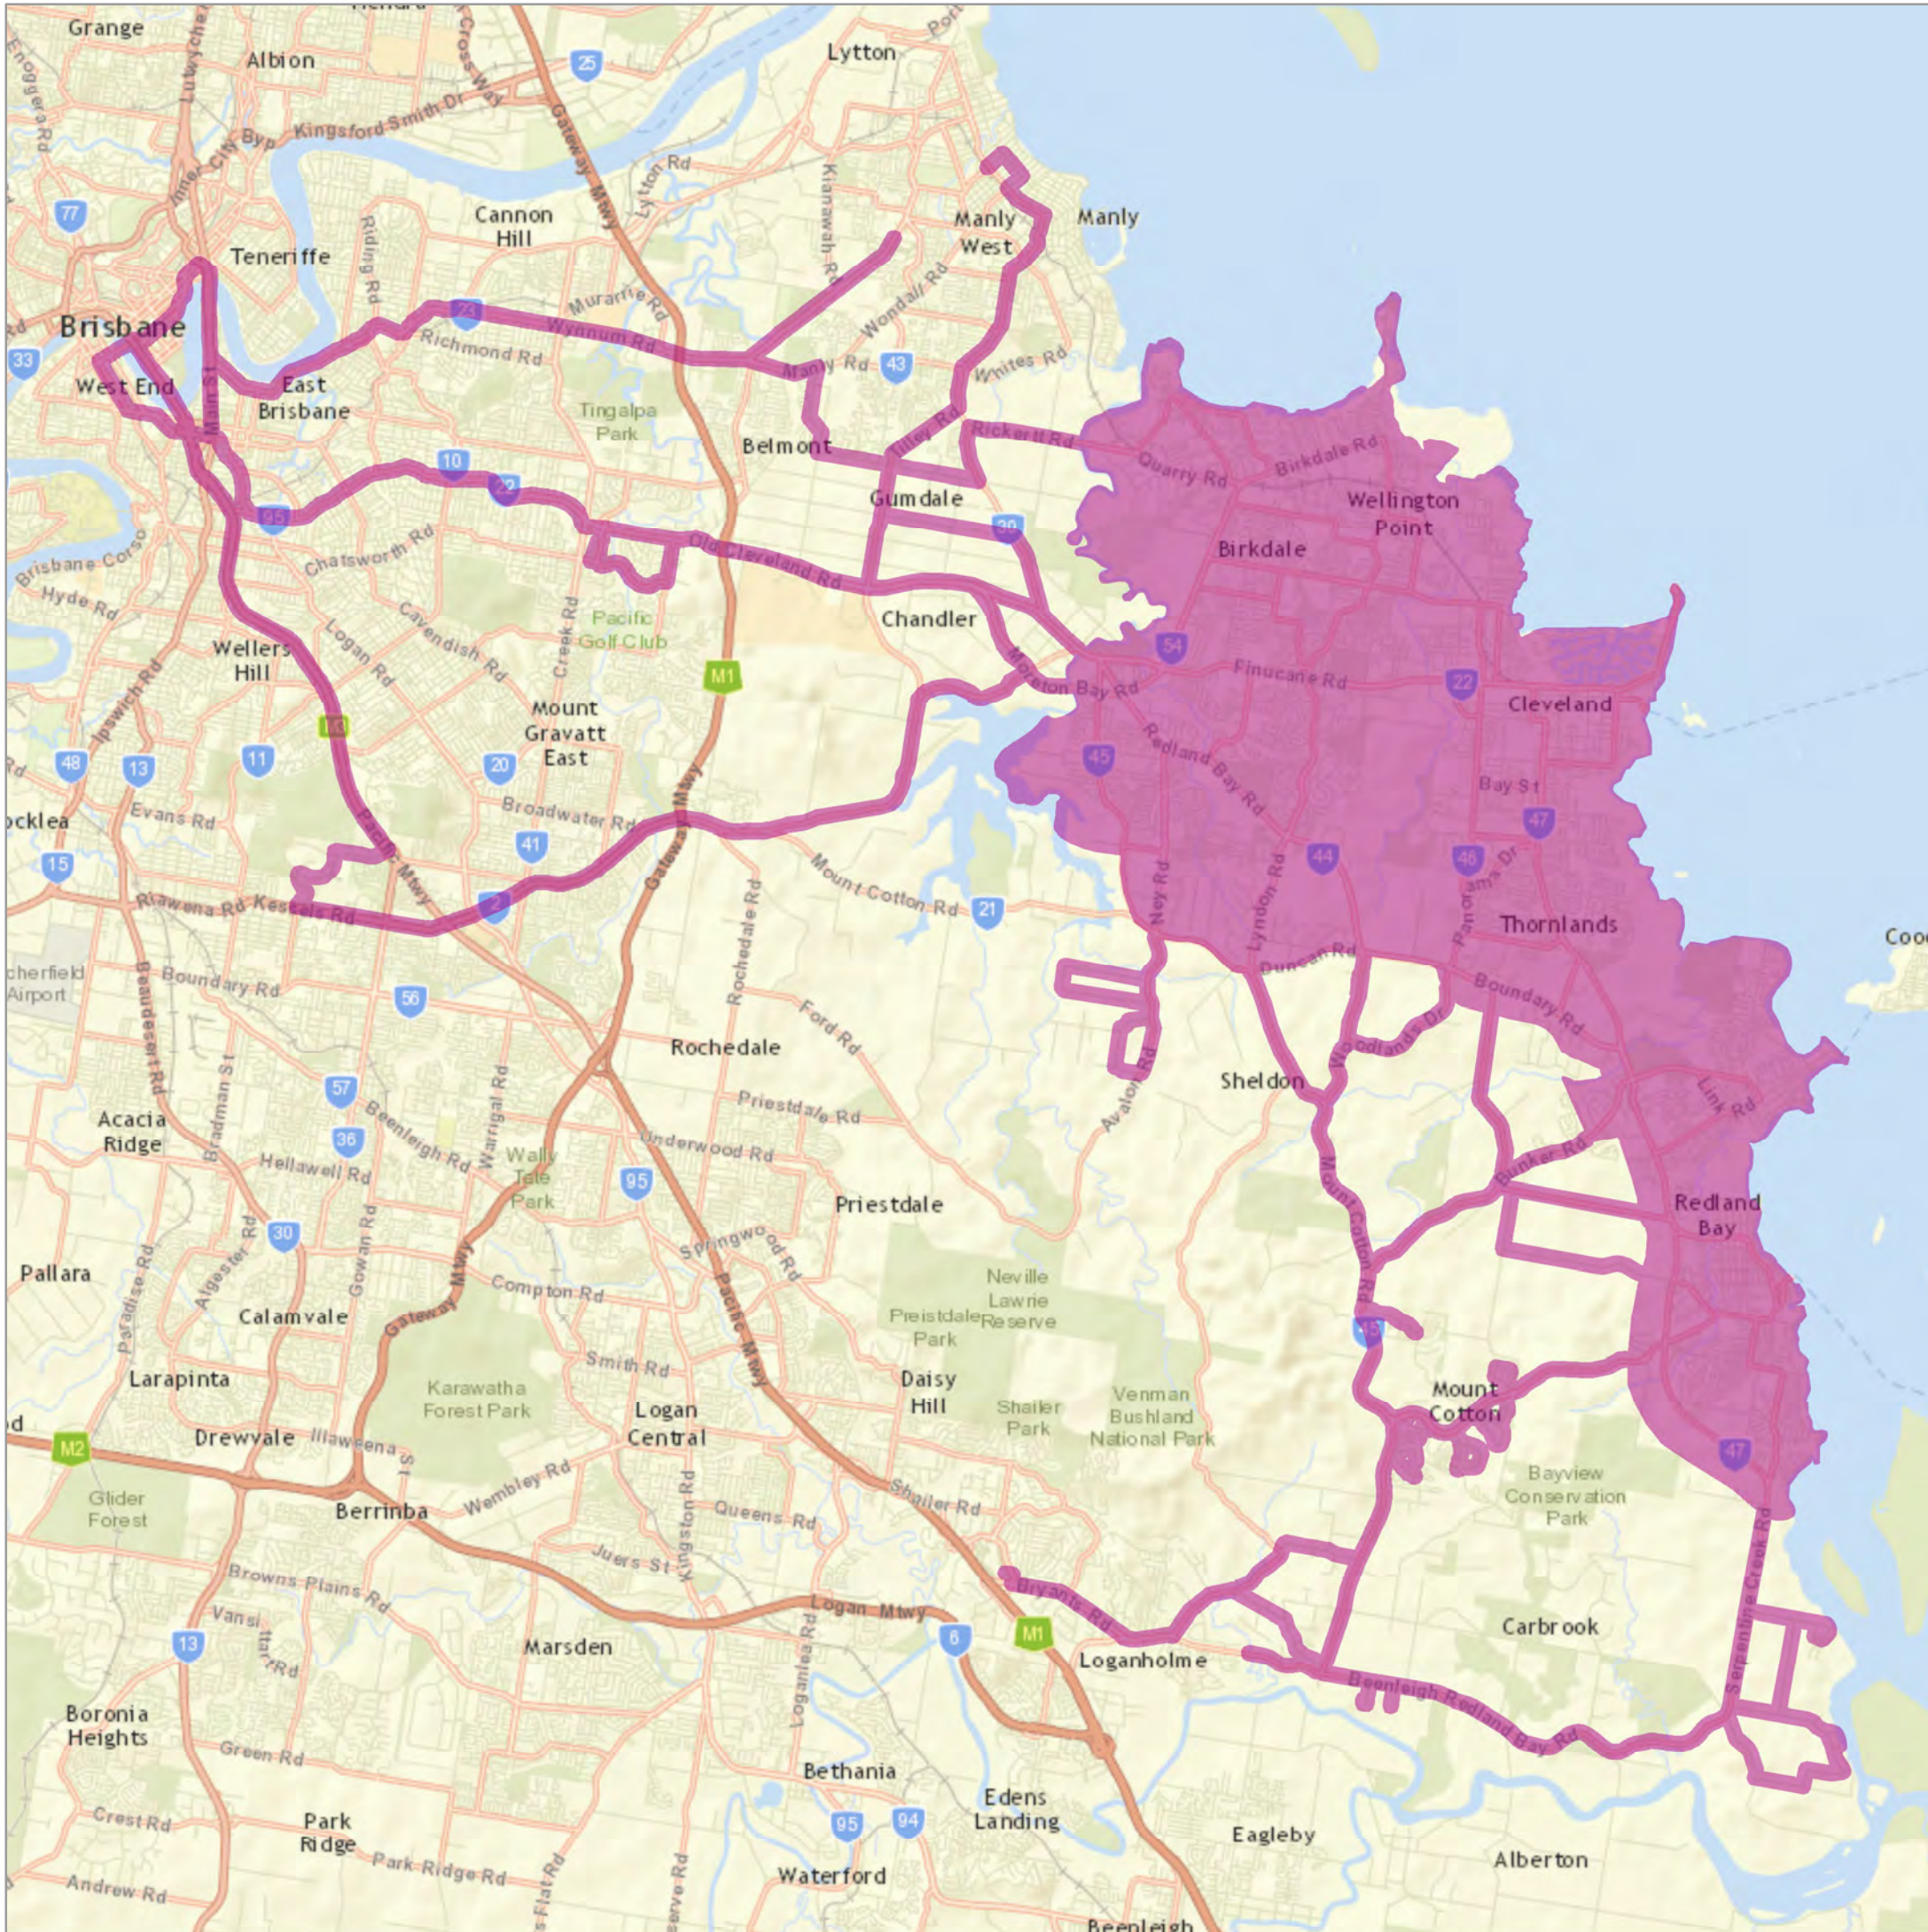

Cleveland/Redland Bay Service Contract Area/Route