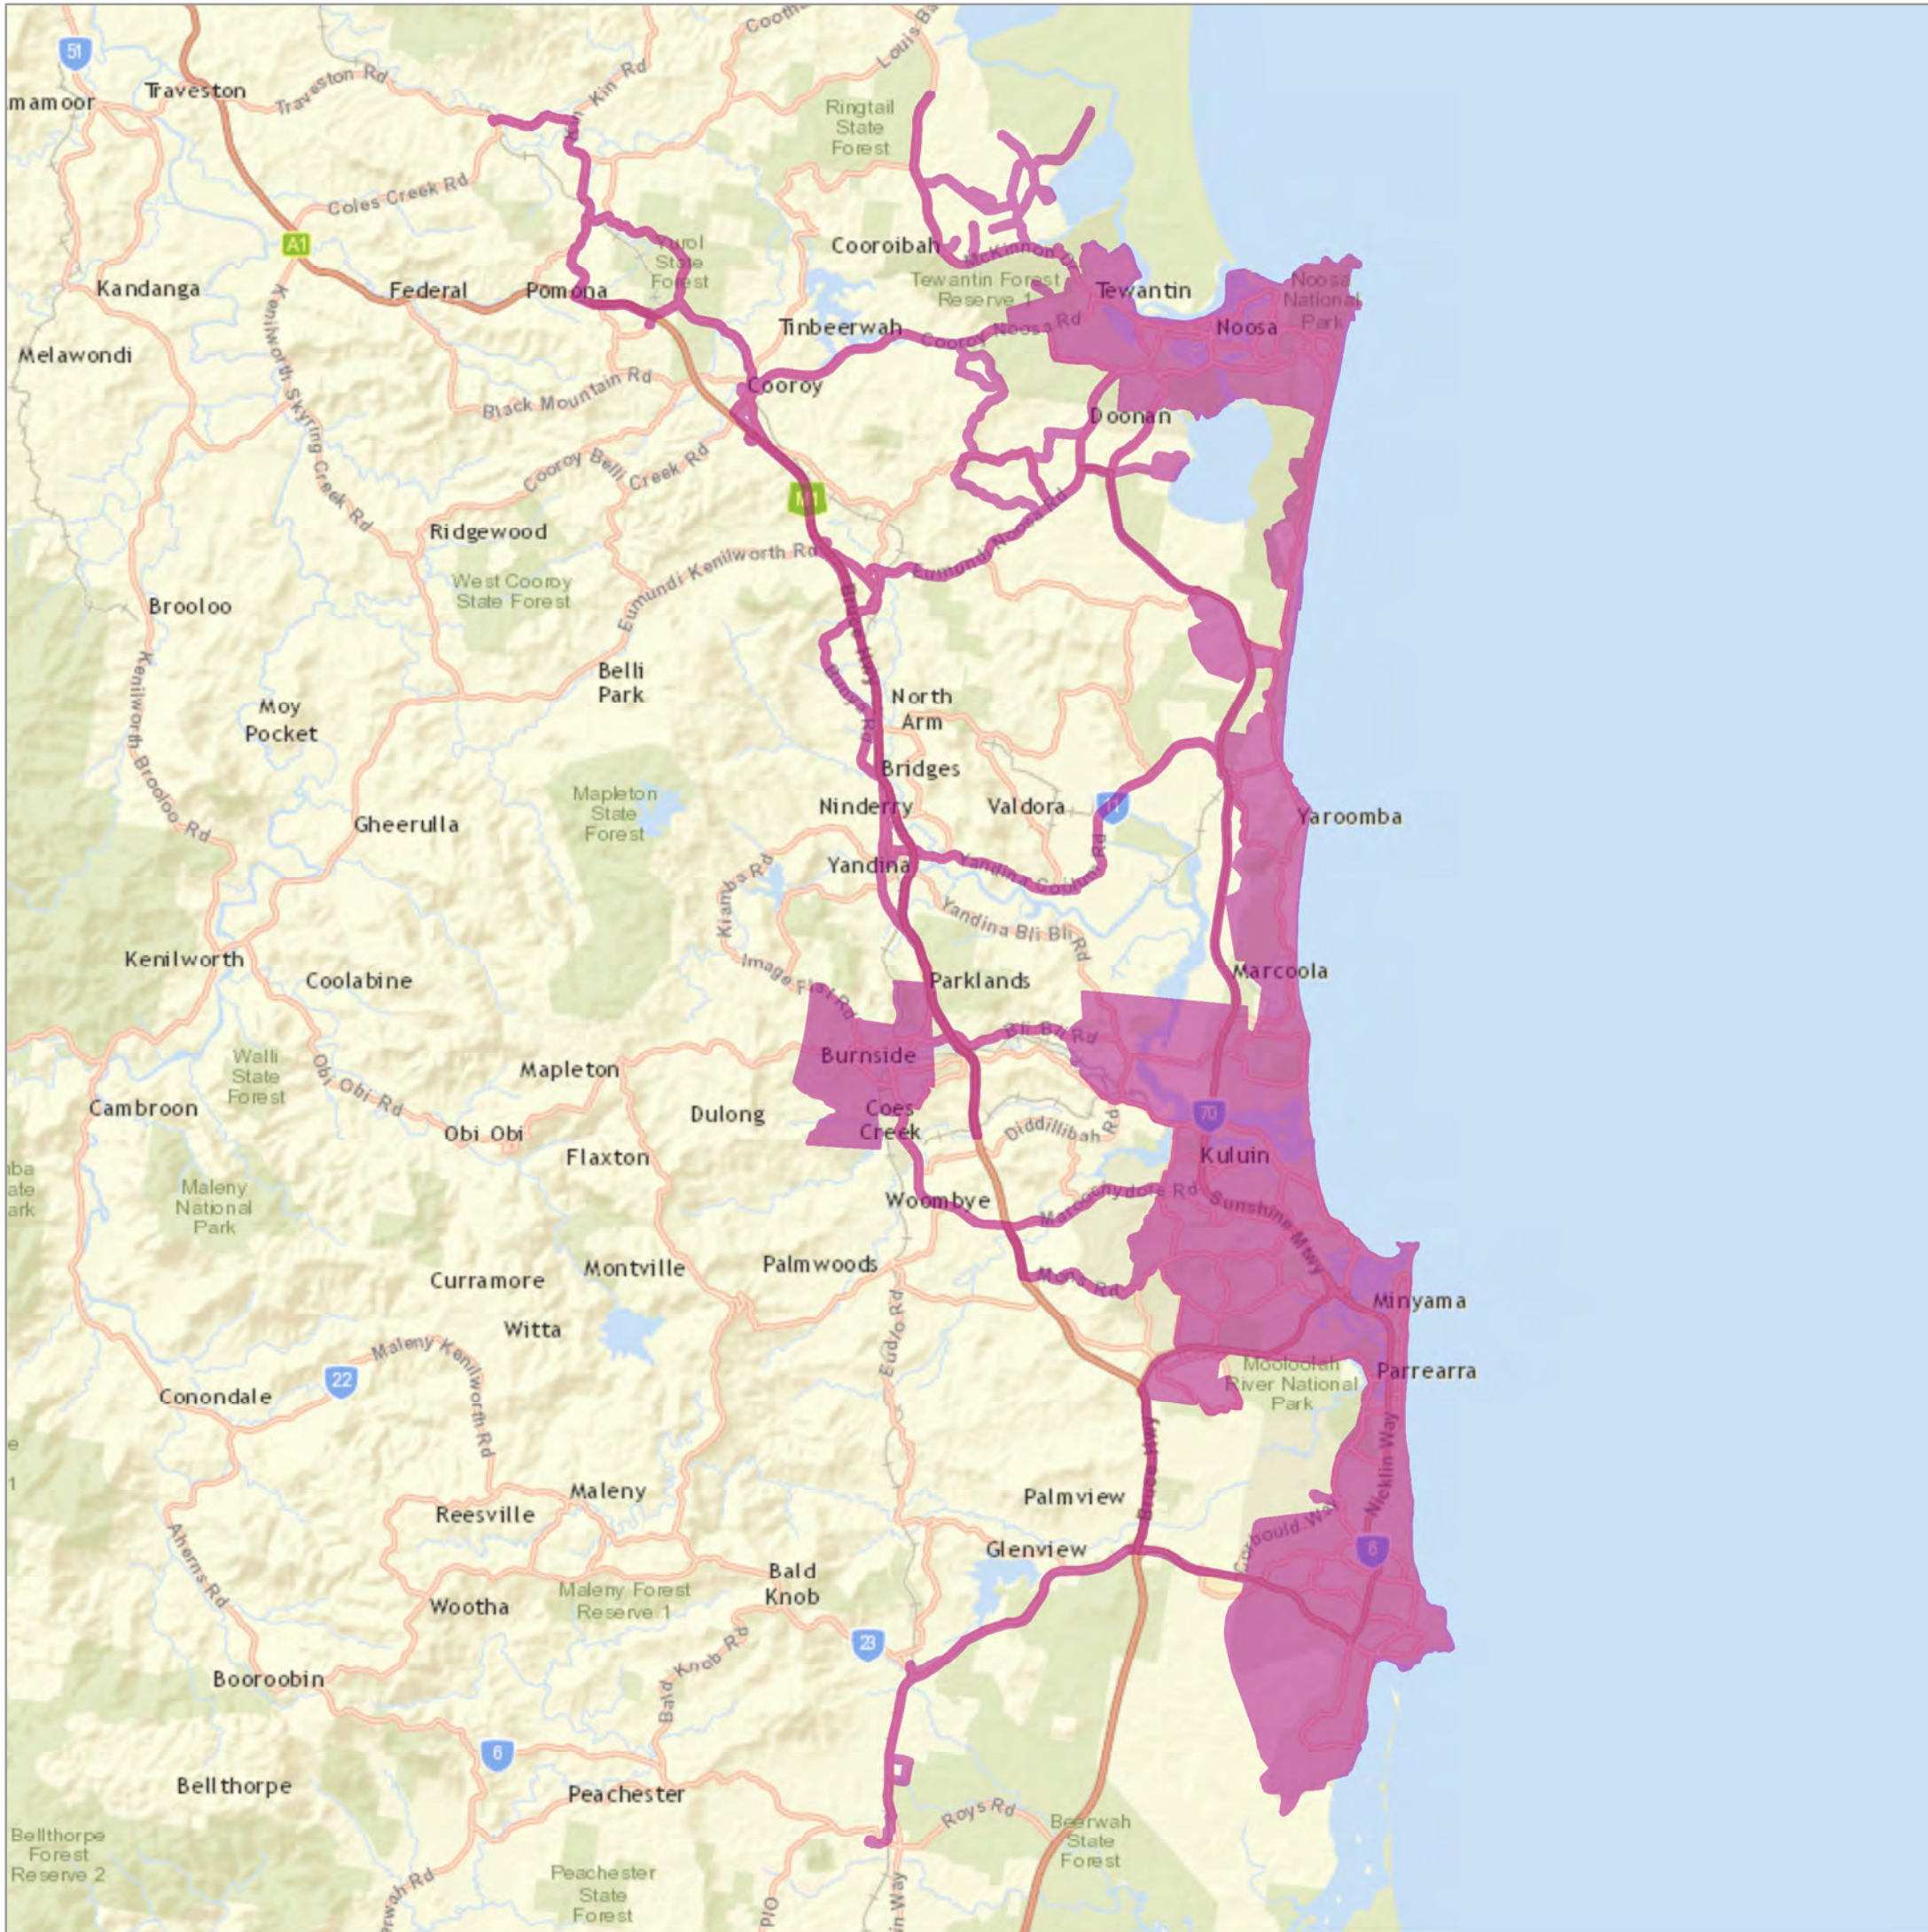

Sunshine Coast Service Contract Area/Route