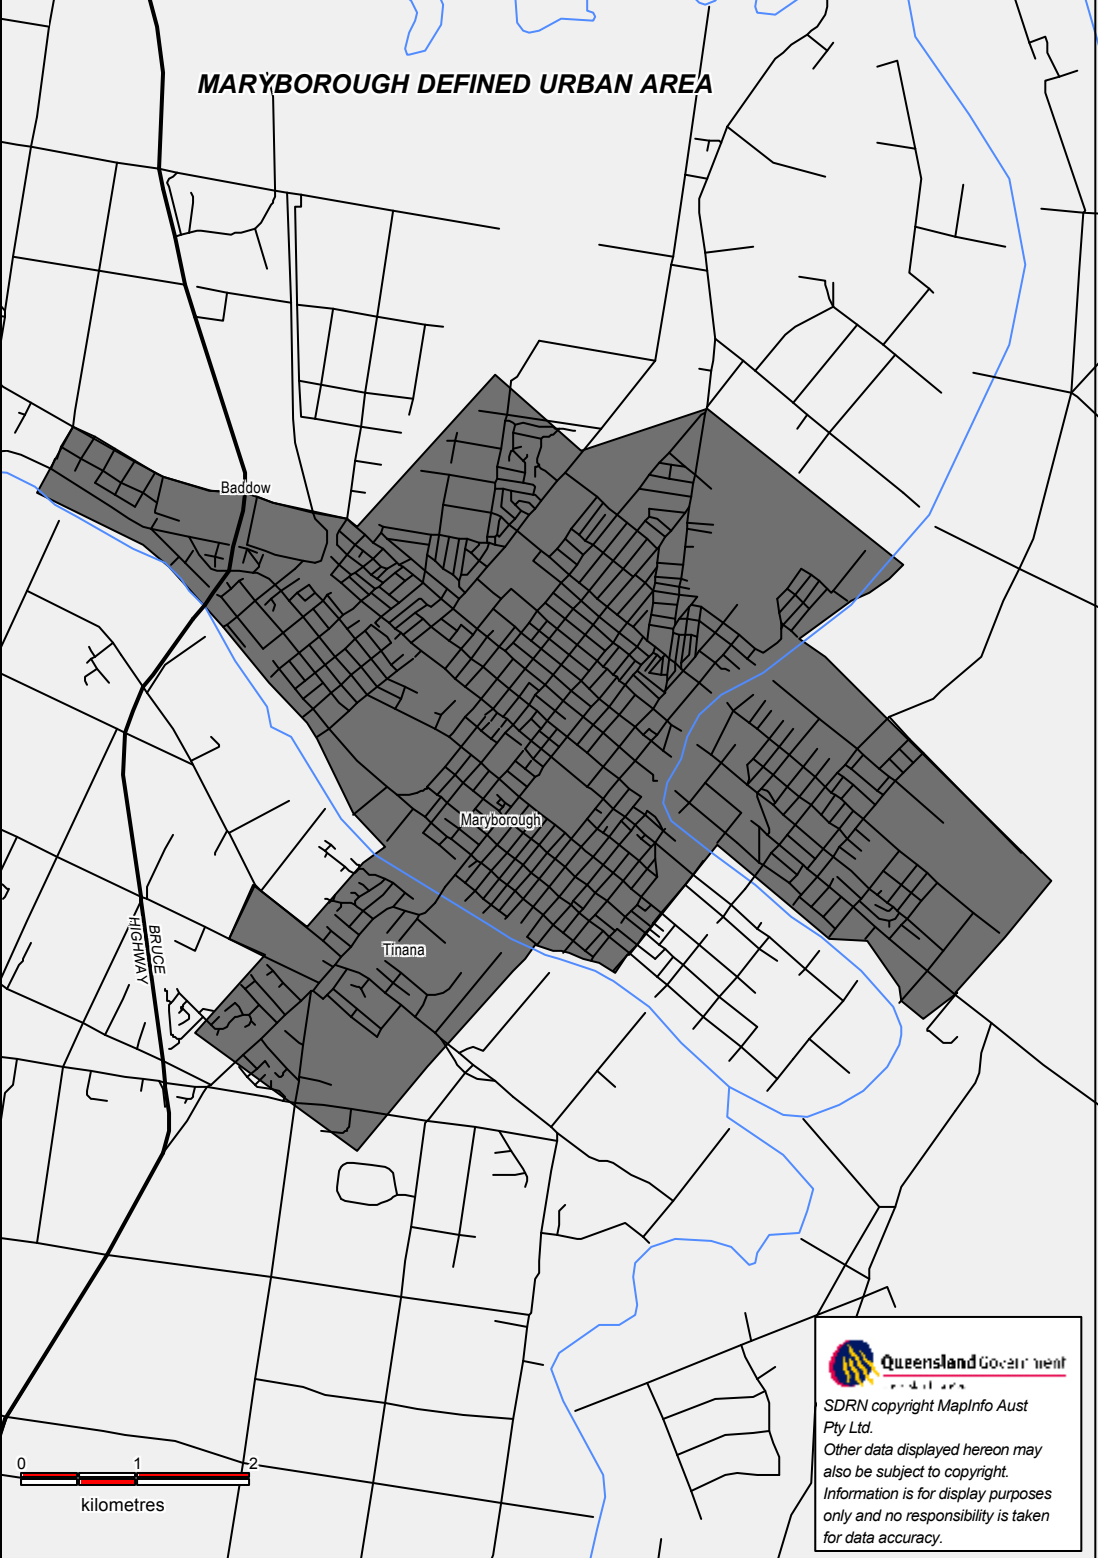

# MARYBOROUGH DEFINED URBAN AREA

Baddow

Maryborough

Tinana

BRUCE  
HIGHWAY

SDRN copyright MapInfo Aust Pty Ltd.  
Other data displayed hereon may also be subject to copyright.  
Information is for display purposes only and no responsibility is taken for data accuracy.