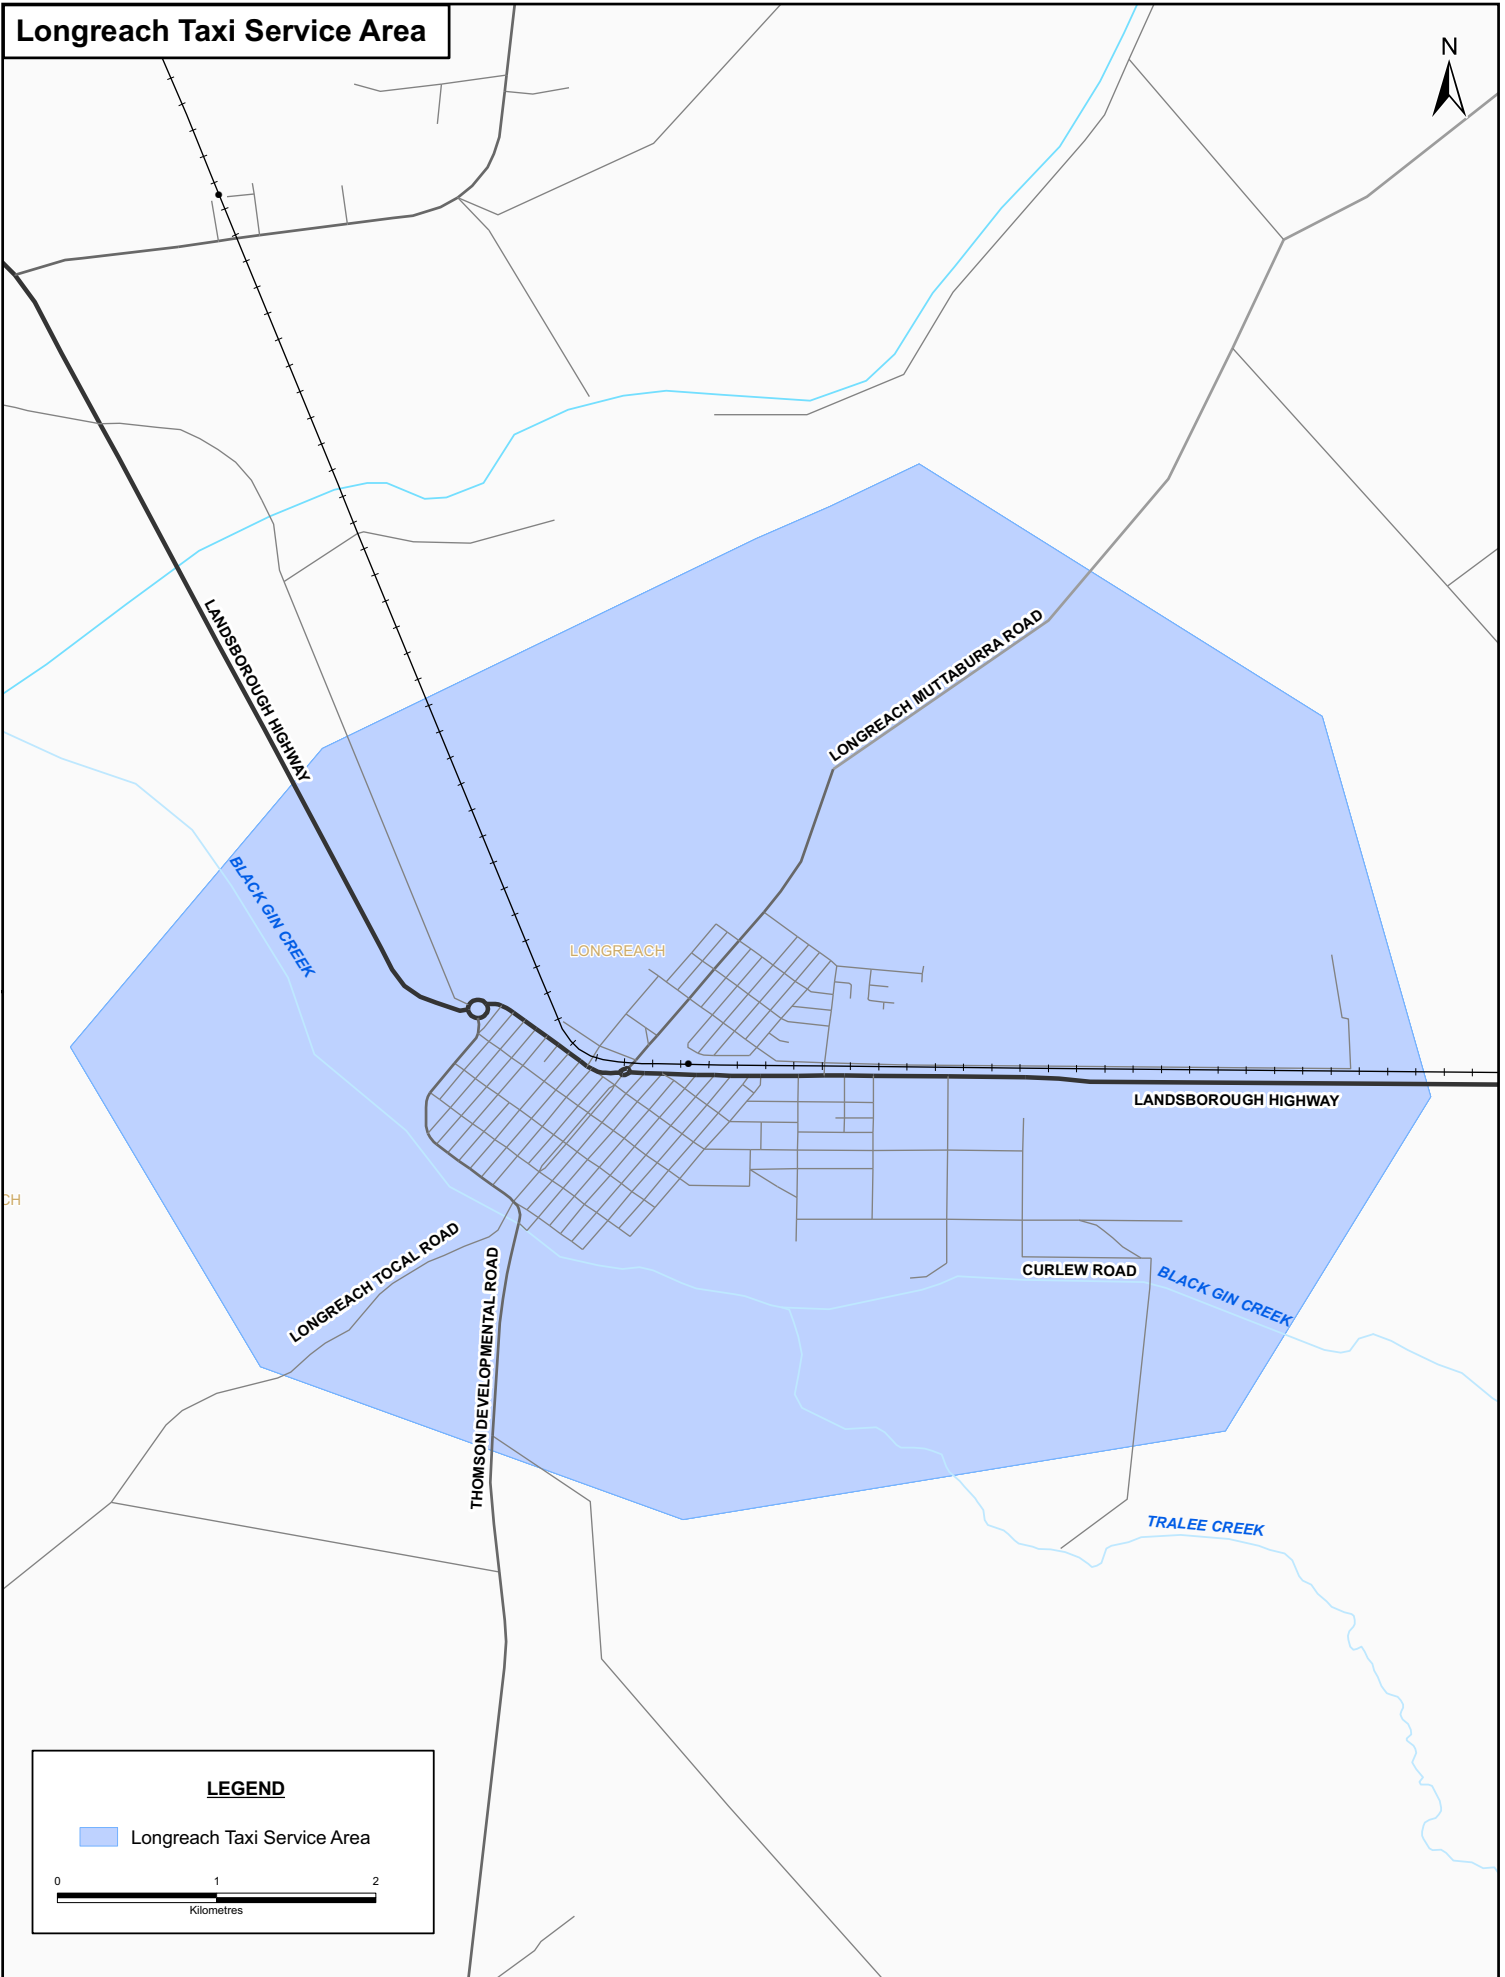

Longreach Taxi Service Area

LEGEND

Longreach Taxi Service Area

Produced by:
Technology and Innovation Unit
Passenger Transport Division
Department of Transport and Main Roads
email: ptgishelp@tmr.qld.gov.au

DATE	JOB No	DMS No	INITIAL	REV
02/08/02	-	-	RP	A