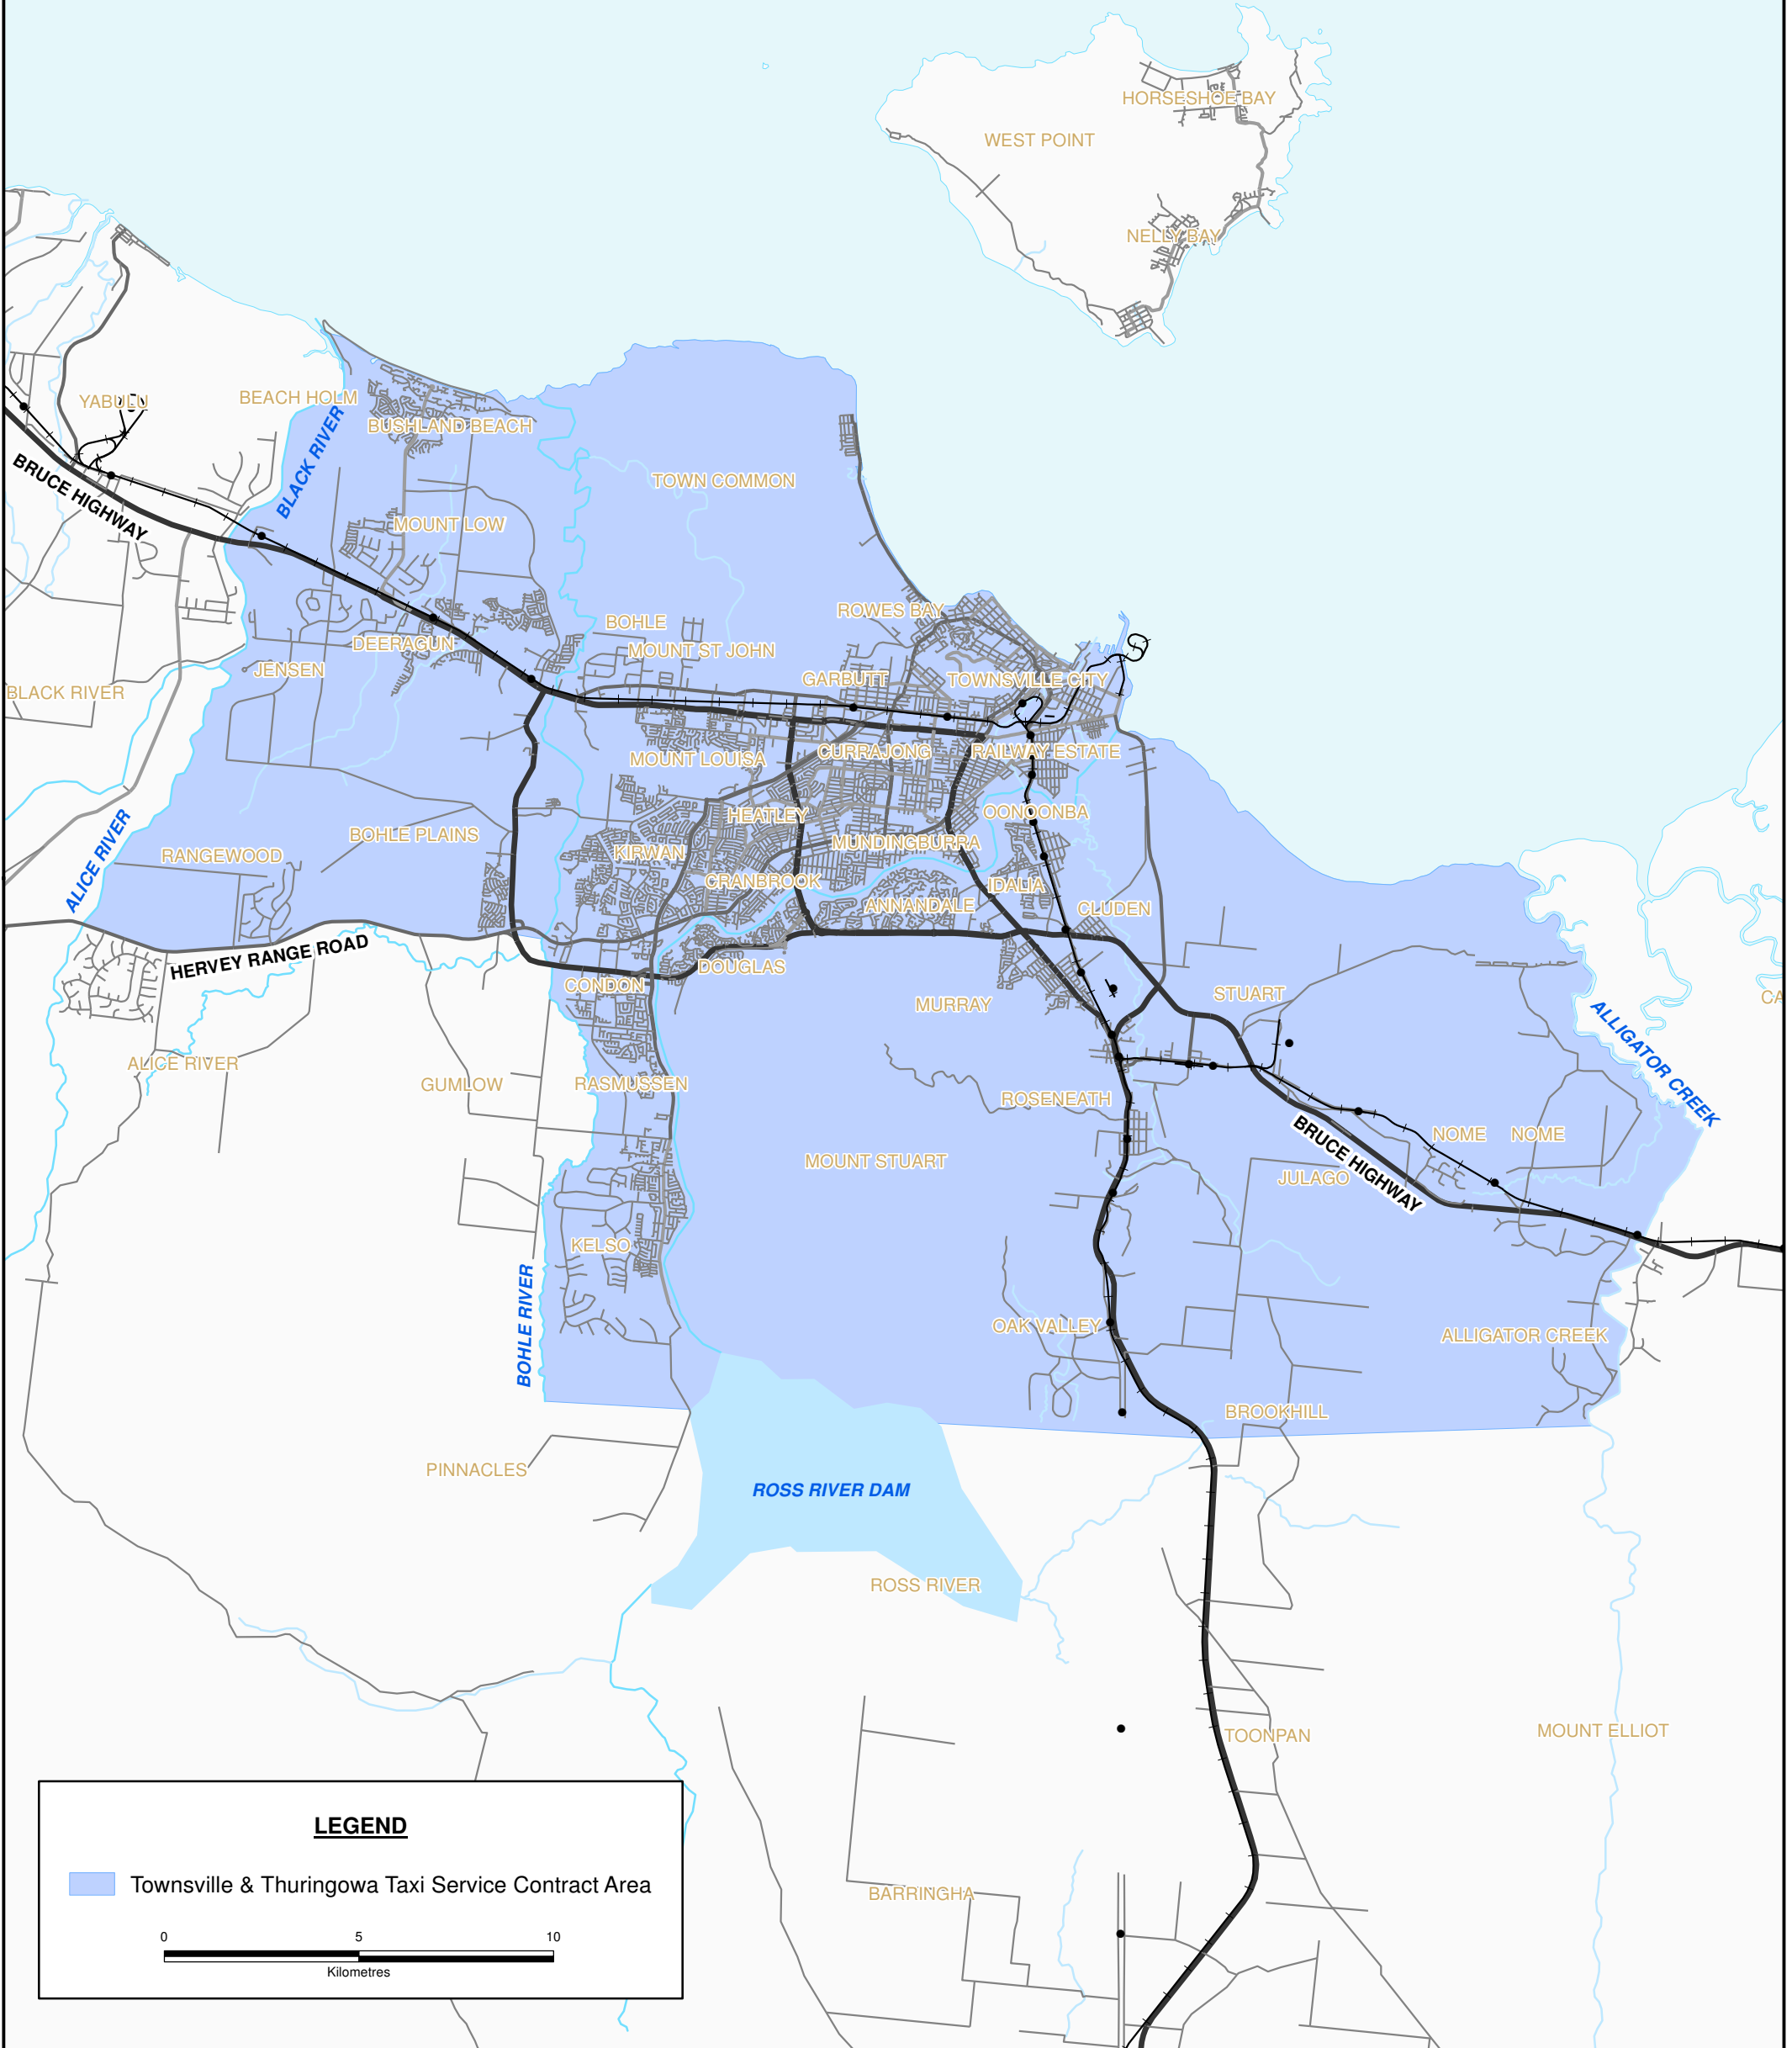

Townsville / Thuringowa Taxi Service Contract Area

LEGEND

Townsville & Thuringowa Taxi Service Contract Area

Produced by:
Customer Technology, Business Systems Services
TransLink Division
Department of Transport and Main Roads
email: ptgishelp@tmr.qld.gov.au

DATE	JOB No	DMS No	INITIAL	REV
10/09/13	-	-	JSS	A