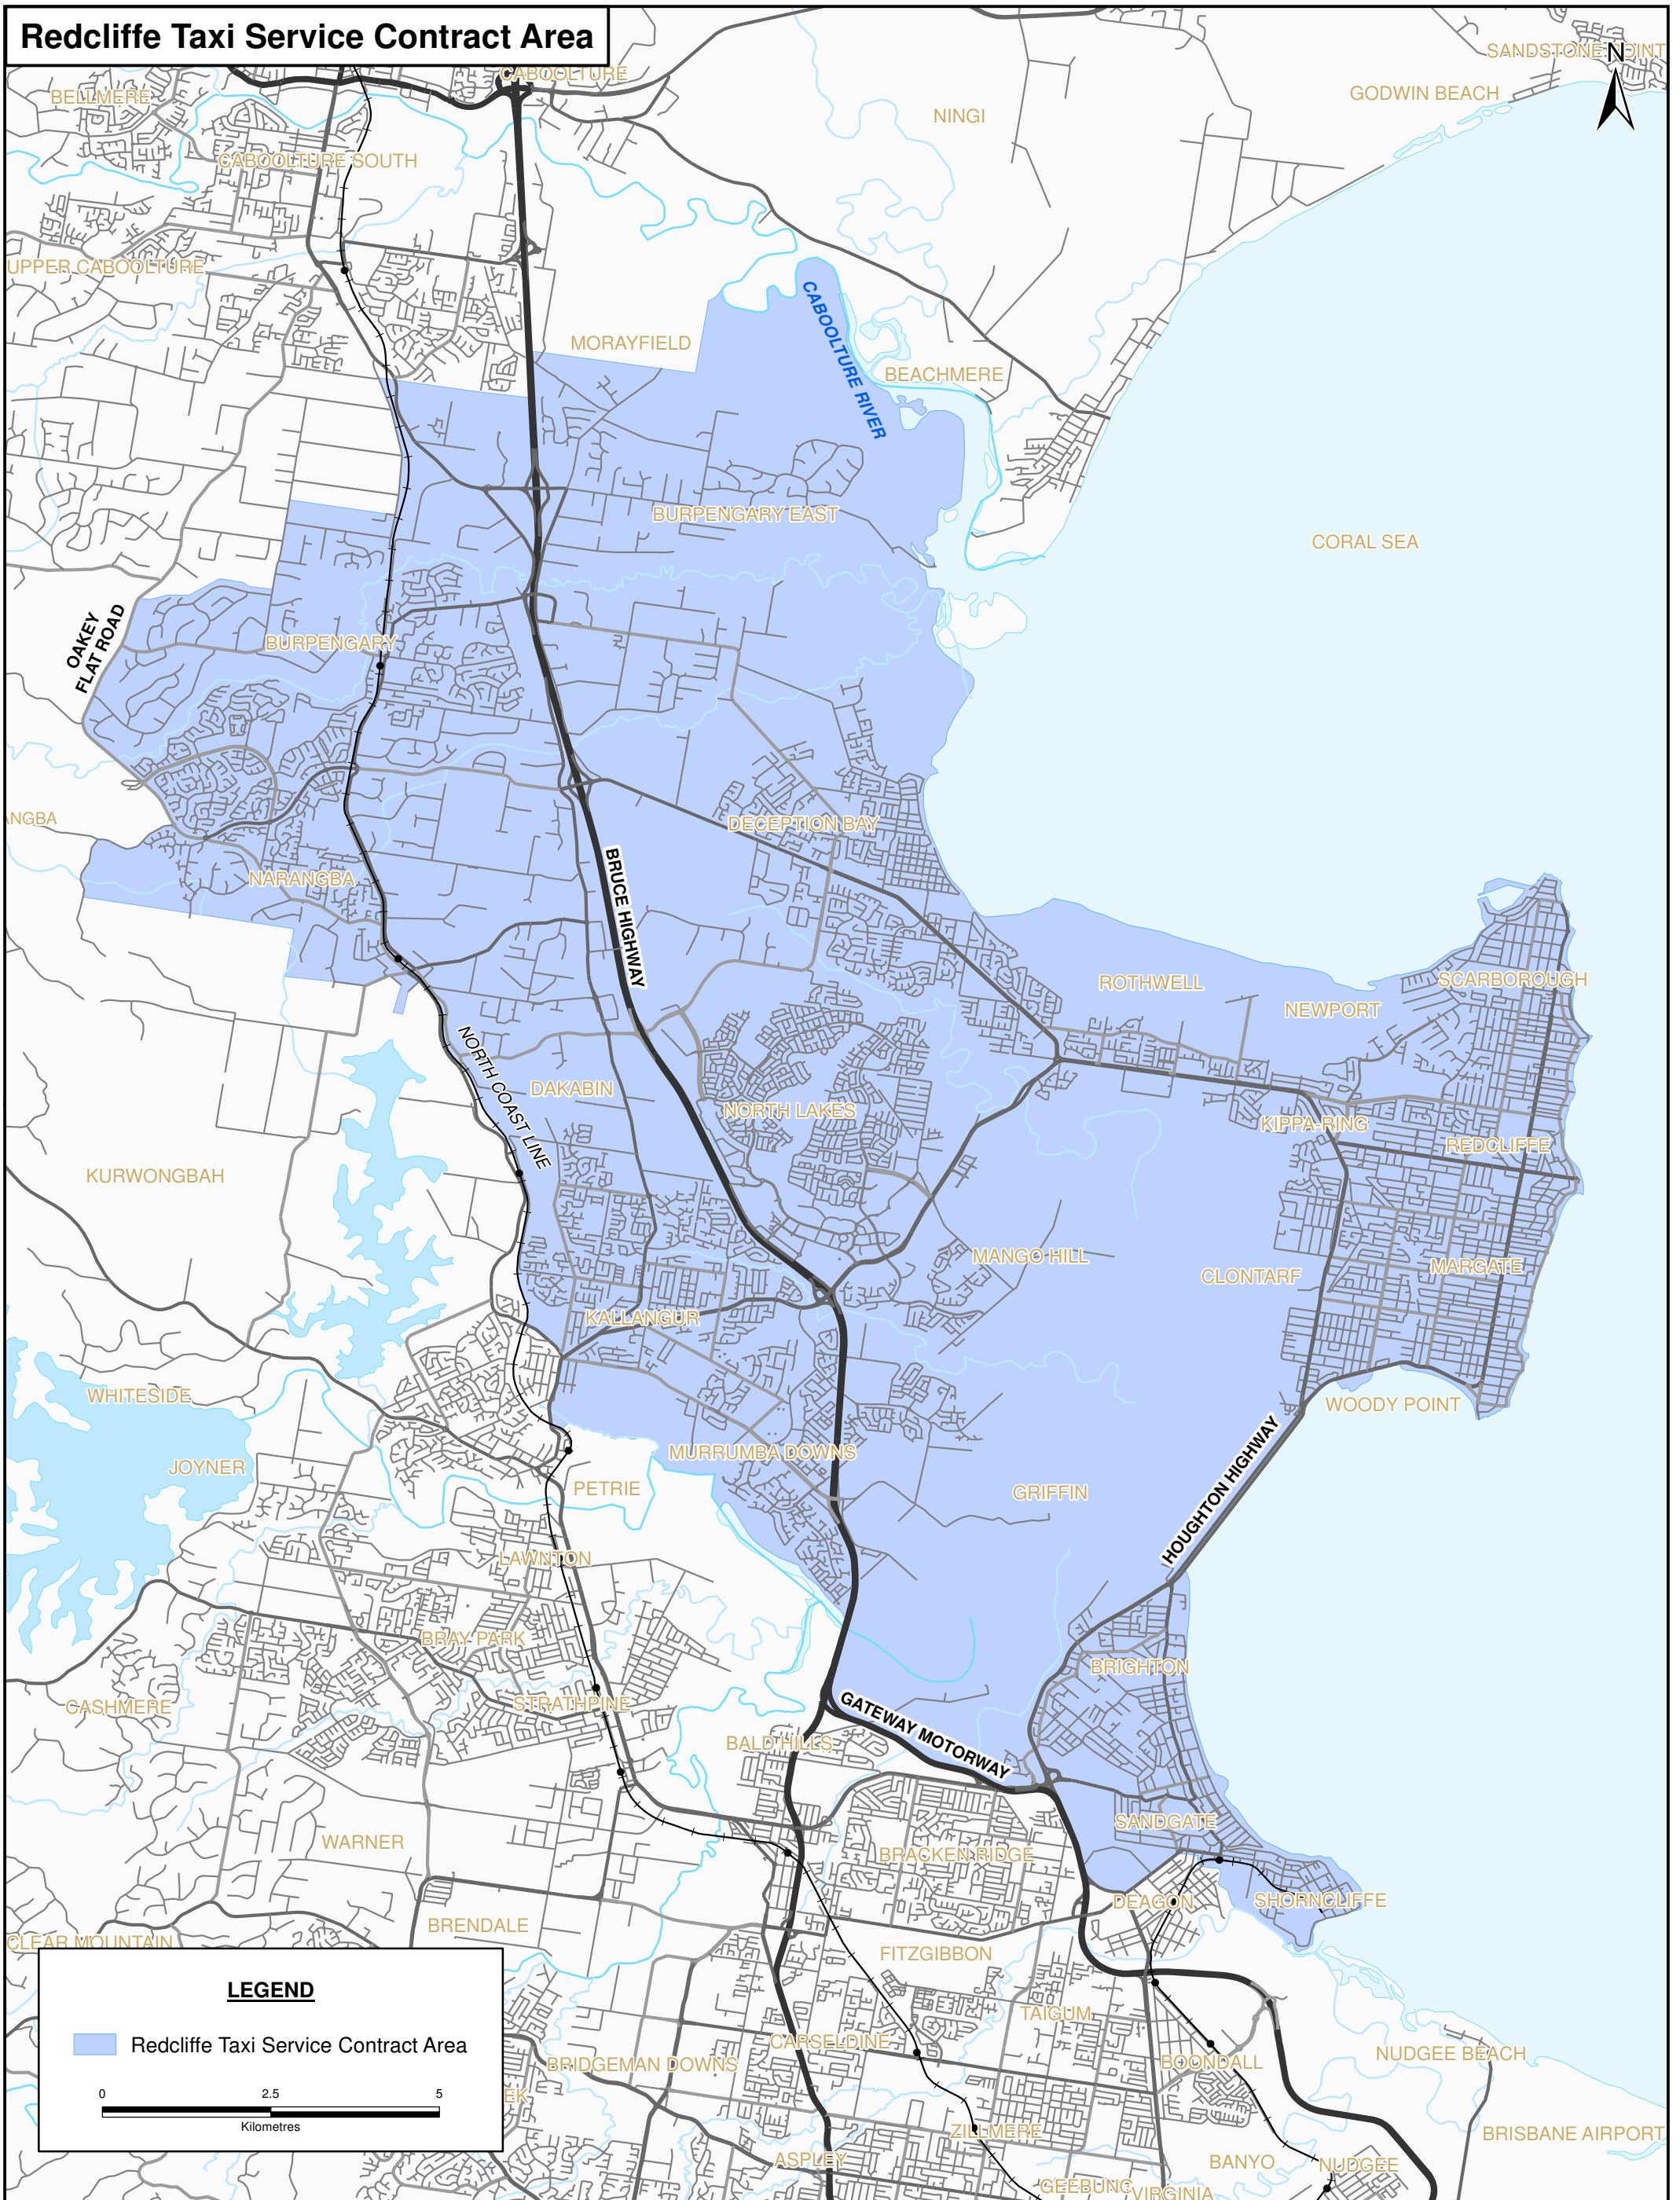

Redcliffe Taxi Service Contract Area

LEGEND

Redcliffe Taxi Service Contract Area

Produced by:
Customer Technology, Business Systems Services
TransLink Division
Department of Transport and Main Roads
email: ptgishelp@tmr.qld.gov.au

DATE	JOB No	DMS No	INITIAL	REV
10/09/13	-	-	JSS	A