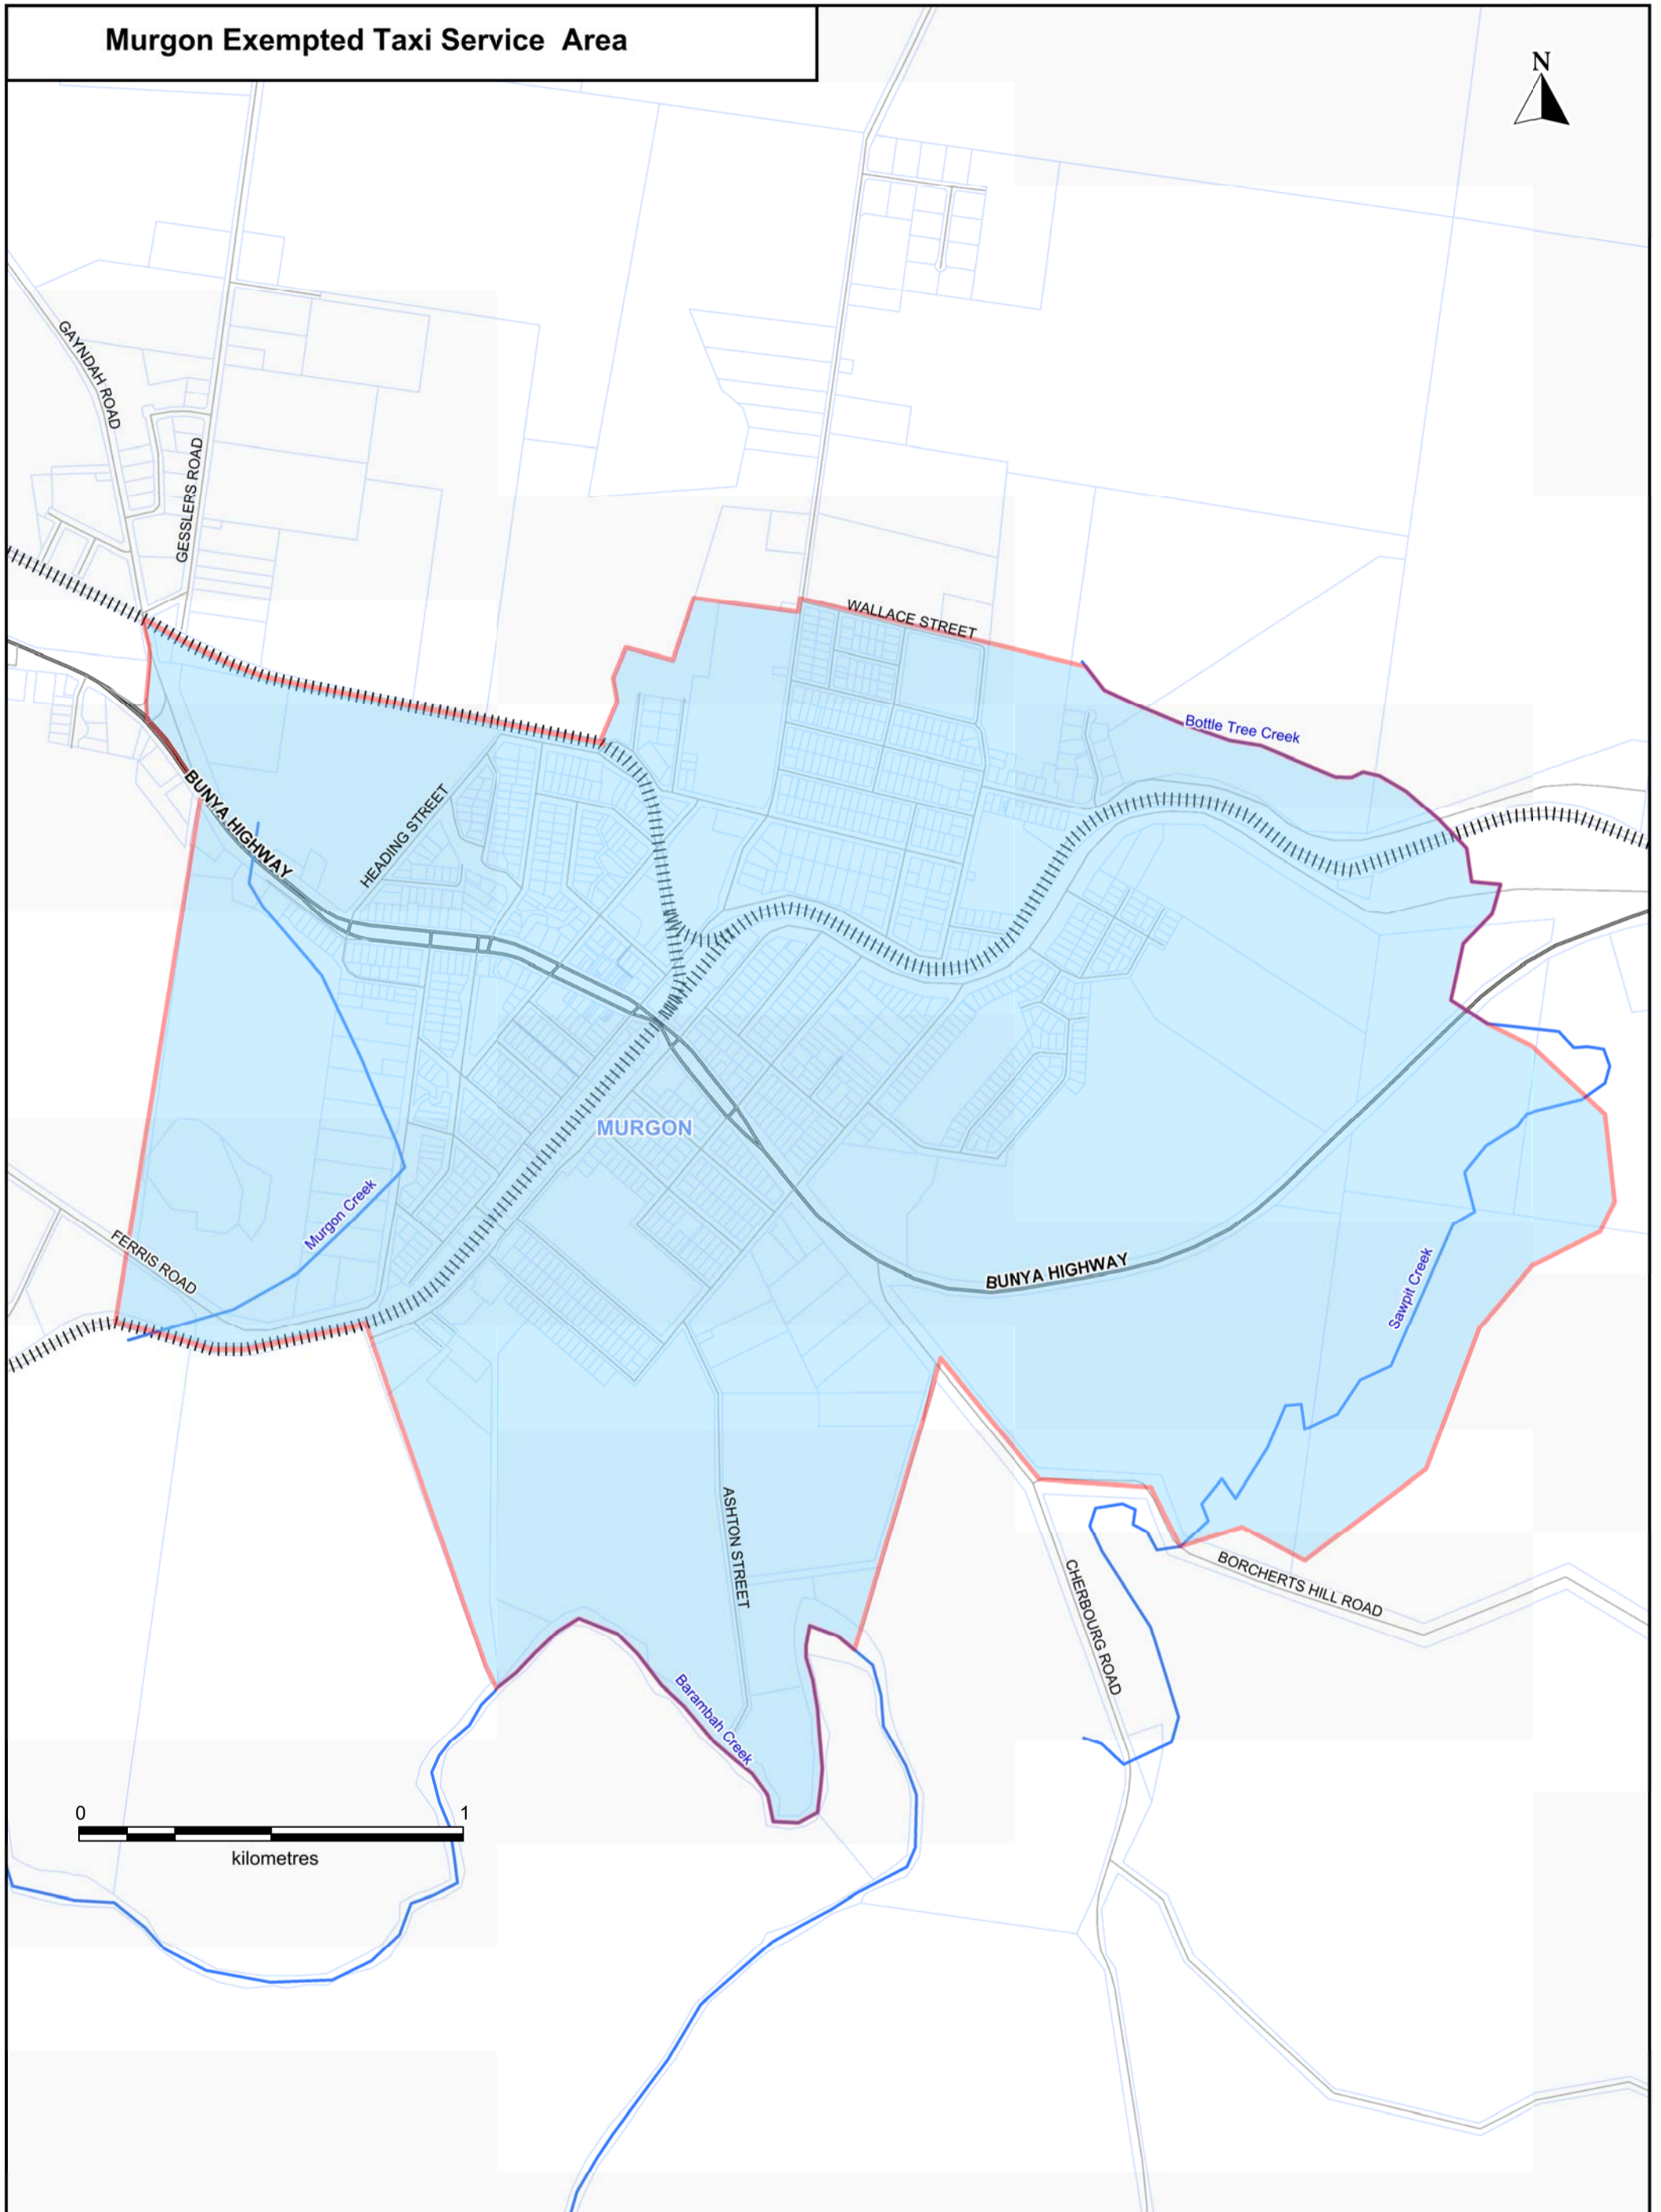

# Murgon Exempted Taxi Service Area

While every care is taken to ensure the accuracy of this data no representations or warranties about its accuracy, reliability, completeness or suitability for any particular purpose and disclaims all responsibility and all liability (including without limitation, liability in negligence) for all expenses, losses, damages, (including indirect or subsequent damage) and costs which you might incur as a result of the data being inaccurate or incomplete in any way or for any reason.  
 Data must not be used for direct marketing or be used in breach of privacy laws. Information is for display purposes only and no responsibility is taken for data accuracy. State Digital Road Network (SDRN) provided with permission of Pitney Bowes Software. State Digital Cadastre Database (DCDB) provided with permission of Department of Natural Resources and Mines.