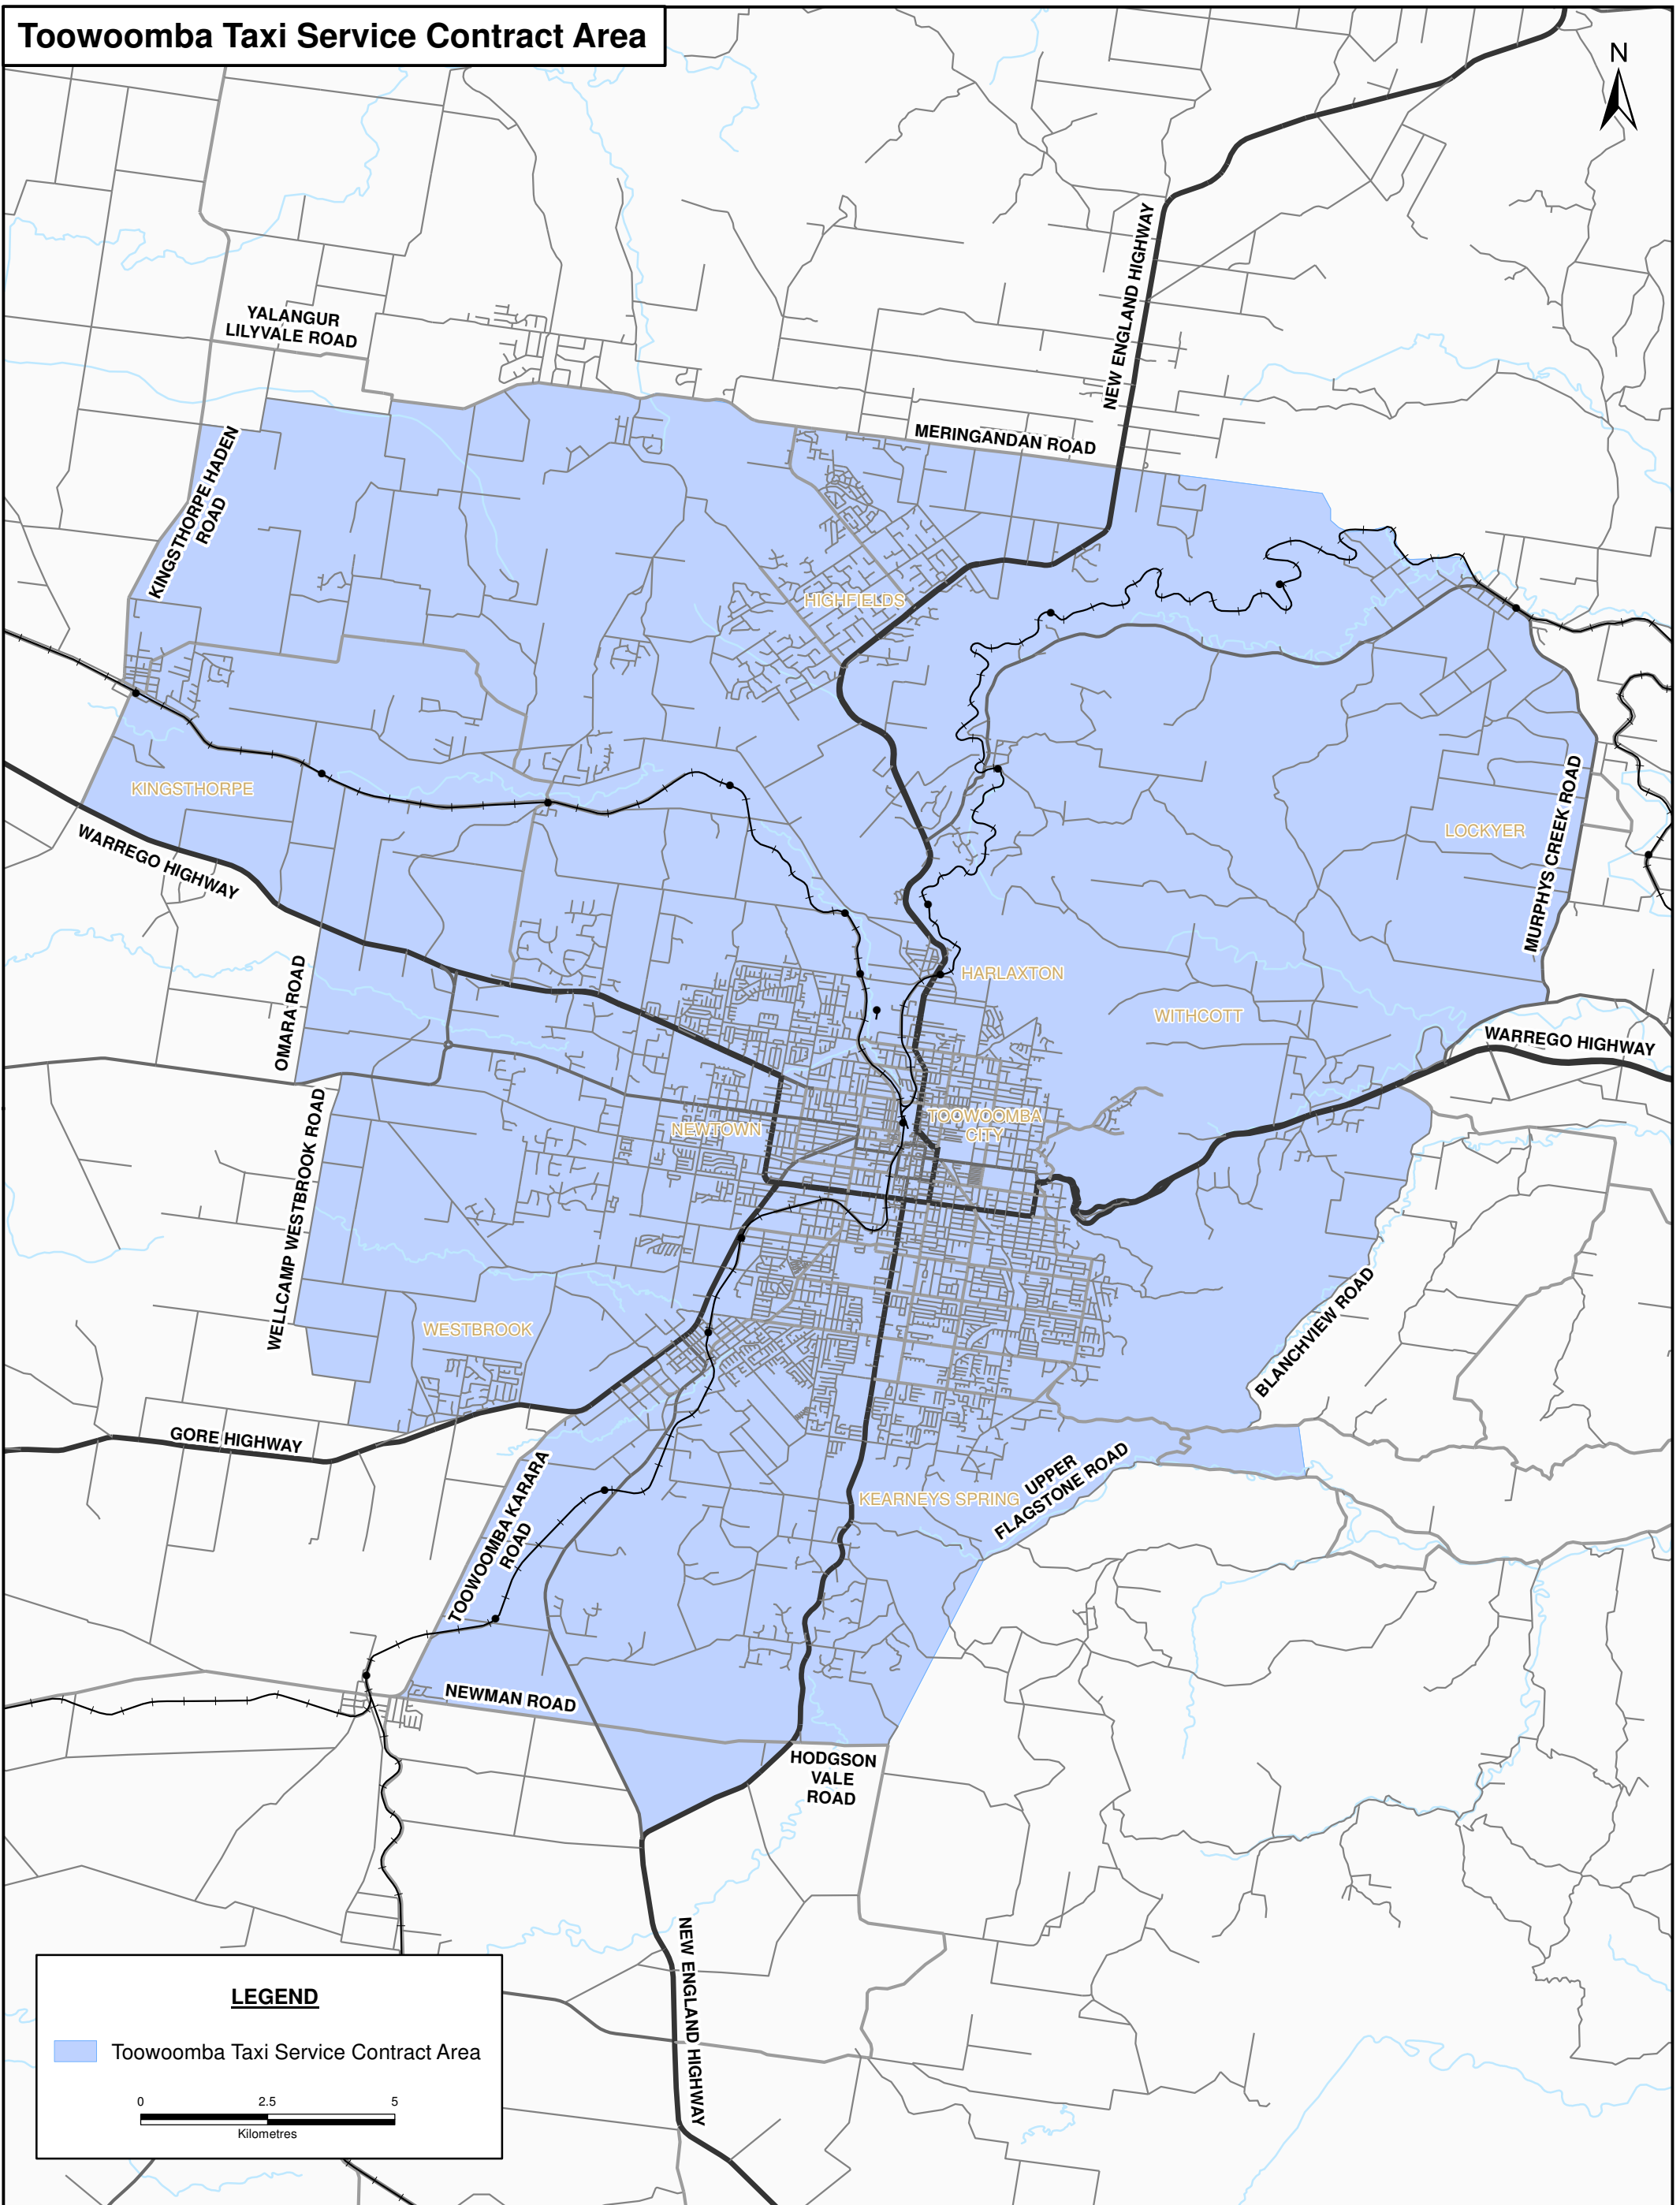

Toowoomba Taxi Service Contract Area

LEGEND

Toowoomba Taxi Service Contract Area

Produced by:
Customer Technology, Business Systems Services
TransLink Division
Department of Transport and Main Roads
email: ptgishelp@tmr.qld.gov.au

DATE	JOB No	DMS No	INITIAL	REV
10/09/13	-	-	JSS	A