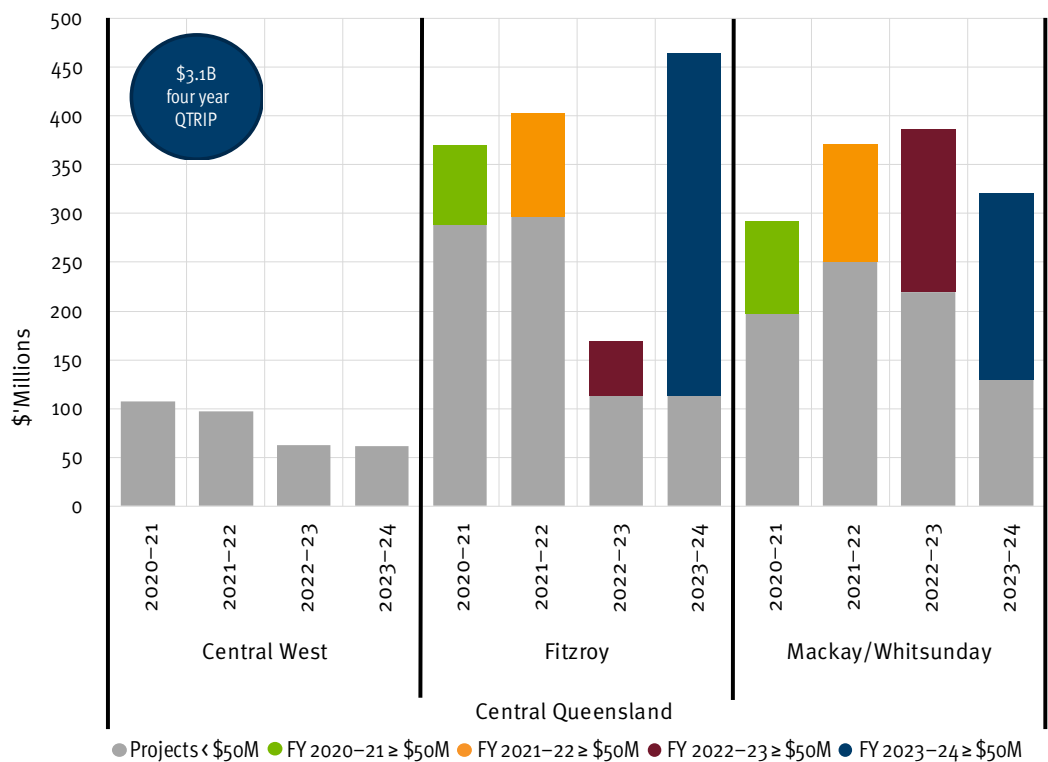

Queensland Transport and Roads Investment Program 2020–21 to 2023–24

Snapshot – Central Queensland Region

Our region

An area of about 604,824km², or 34.9 per cent of Queensland.

Estimated residential population of 422,141 people, around 9.1 per cent of Queensland’s total population.

Responsible for 9076km of state-controlled roads and about 1510km of the National Land Transport Network.

Our key challenges

Plant – Peak demand/supplier constraints/resource deficiencies.

People – Continued difficulty in attracting and retaining suitable skilled and experienced Program/Project Managers and contractors.

Materials – Peaks in demand affect supply and cost of materials.

Weather – Unseasonal/severe/prolonged wet seasons affecting the delivery of the program.

Queensland Transport and Roads Investment Program (QTRIP) 2020–21 to 2023–24 budget

Australian Government

BUILDING OUR FUTURE

Queensland Government