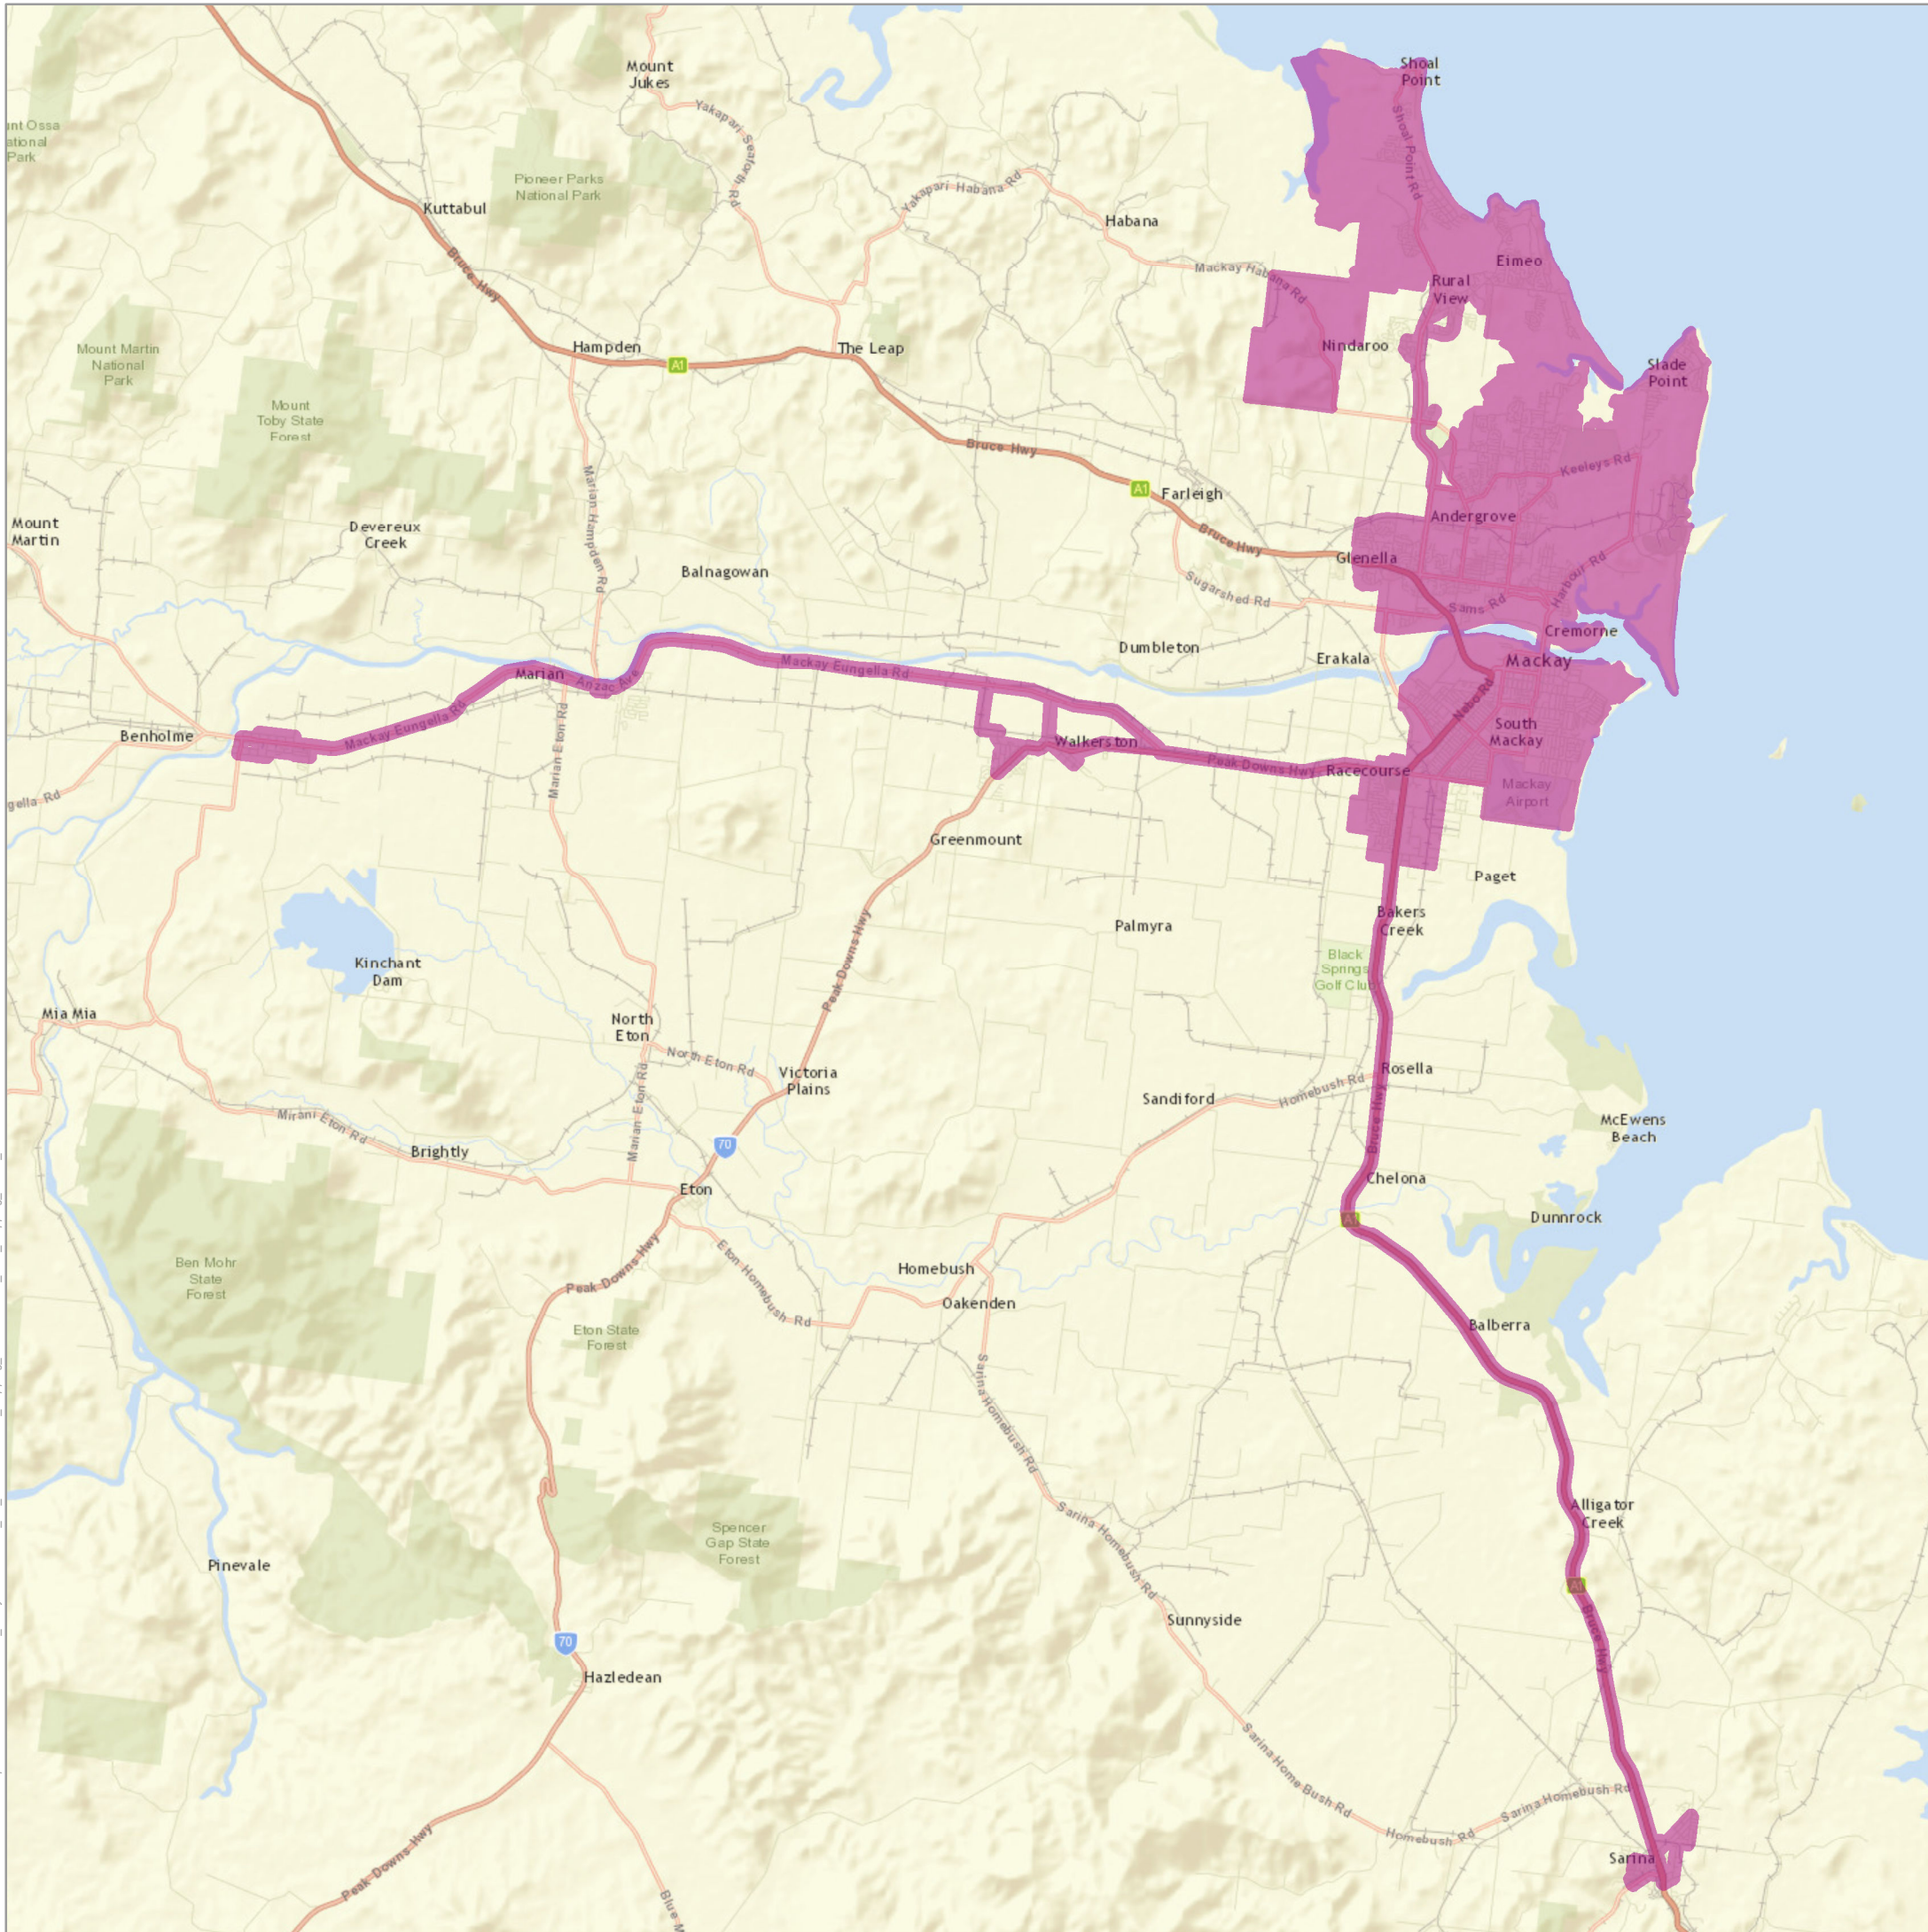

Mackay Service Contract Areas/Routes