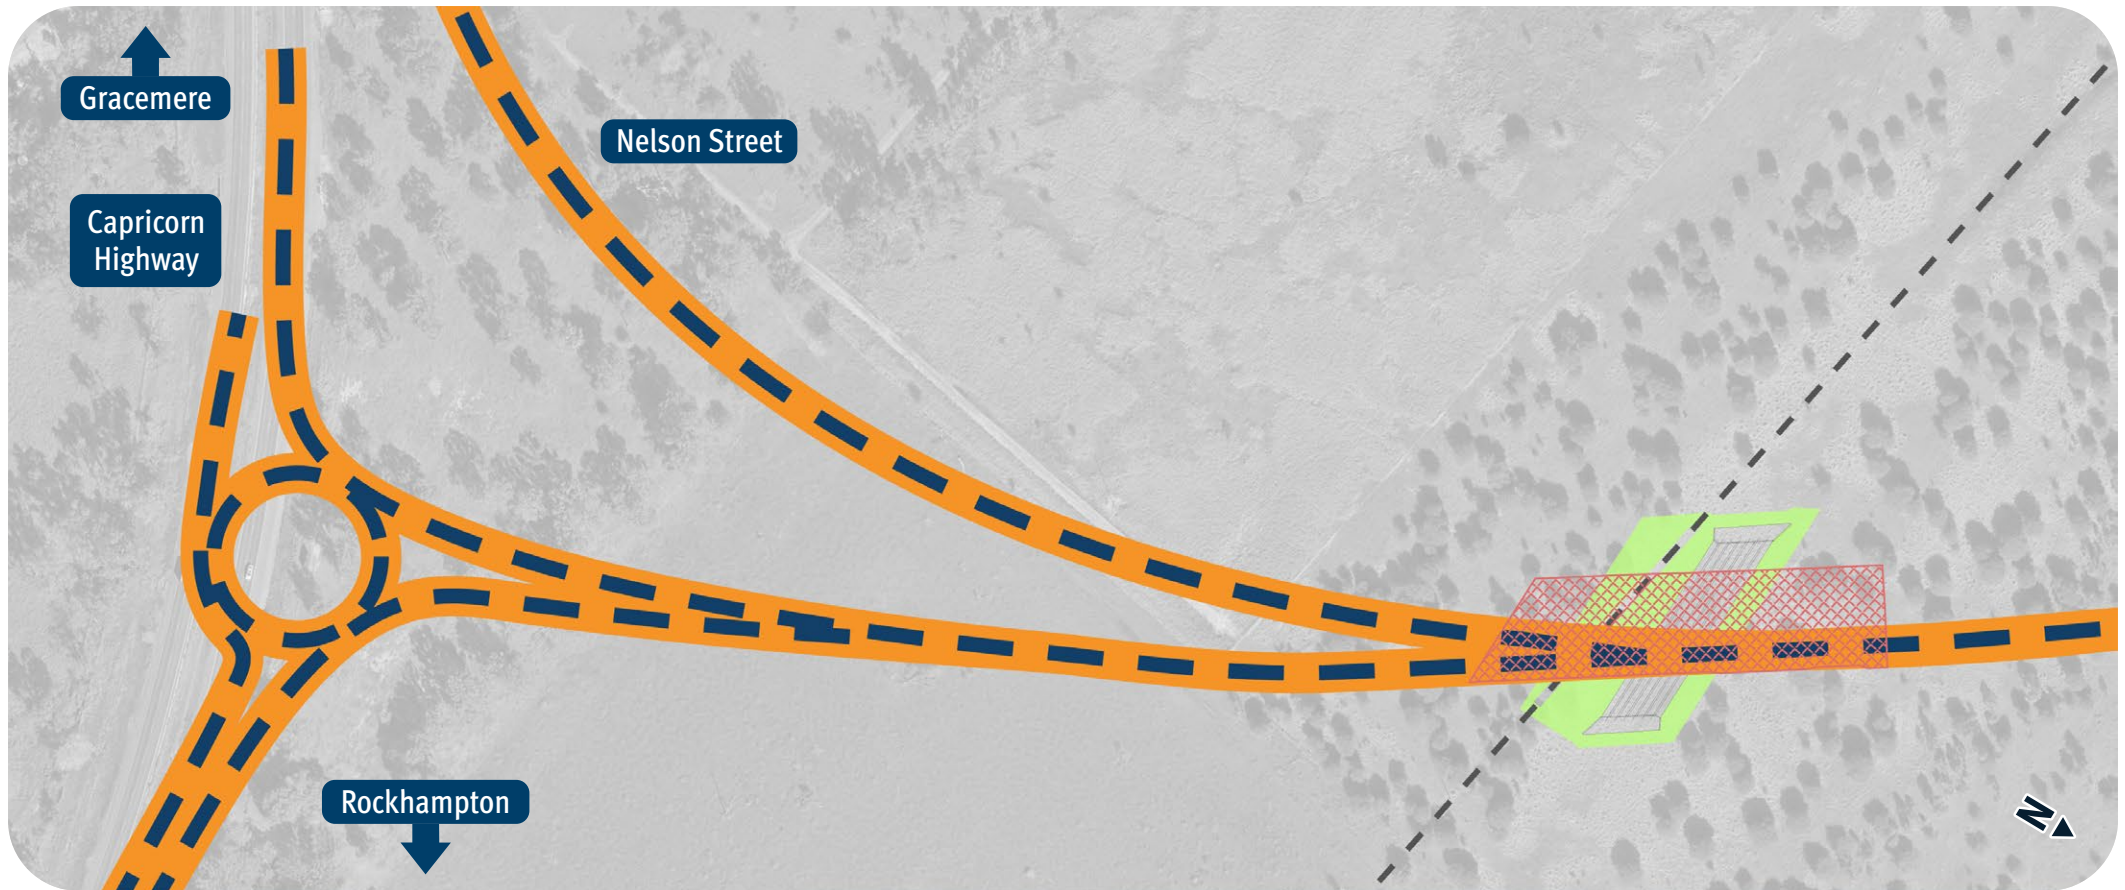

Location **5** South Package Preload embankment (Fairy Bower)

Legend

- Rockhampton Ring Road alignment
- Embankment works
- Proposed foundation treatment
- Fitzroy to Gladstone Pipeline alignment