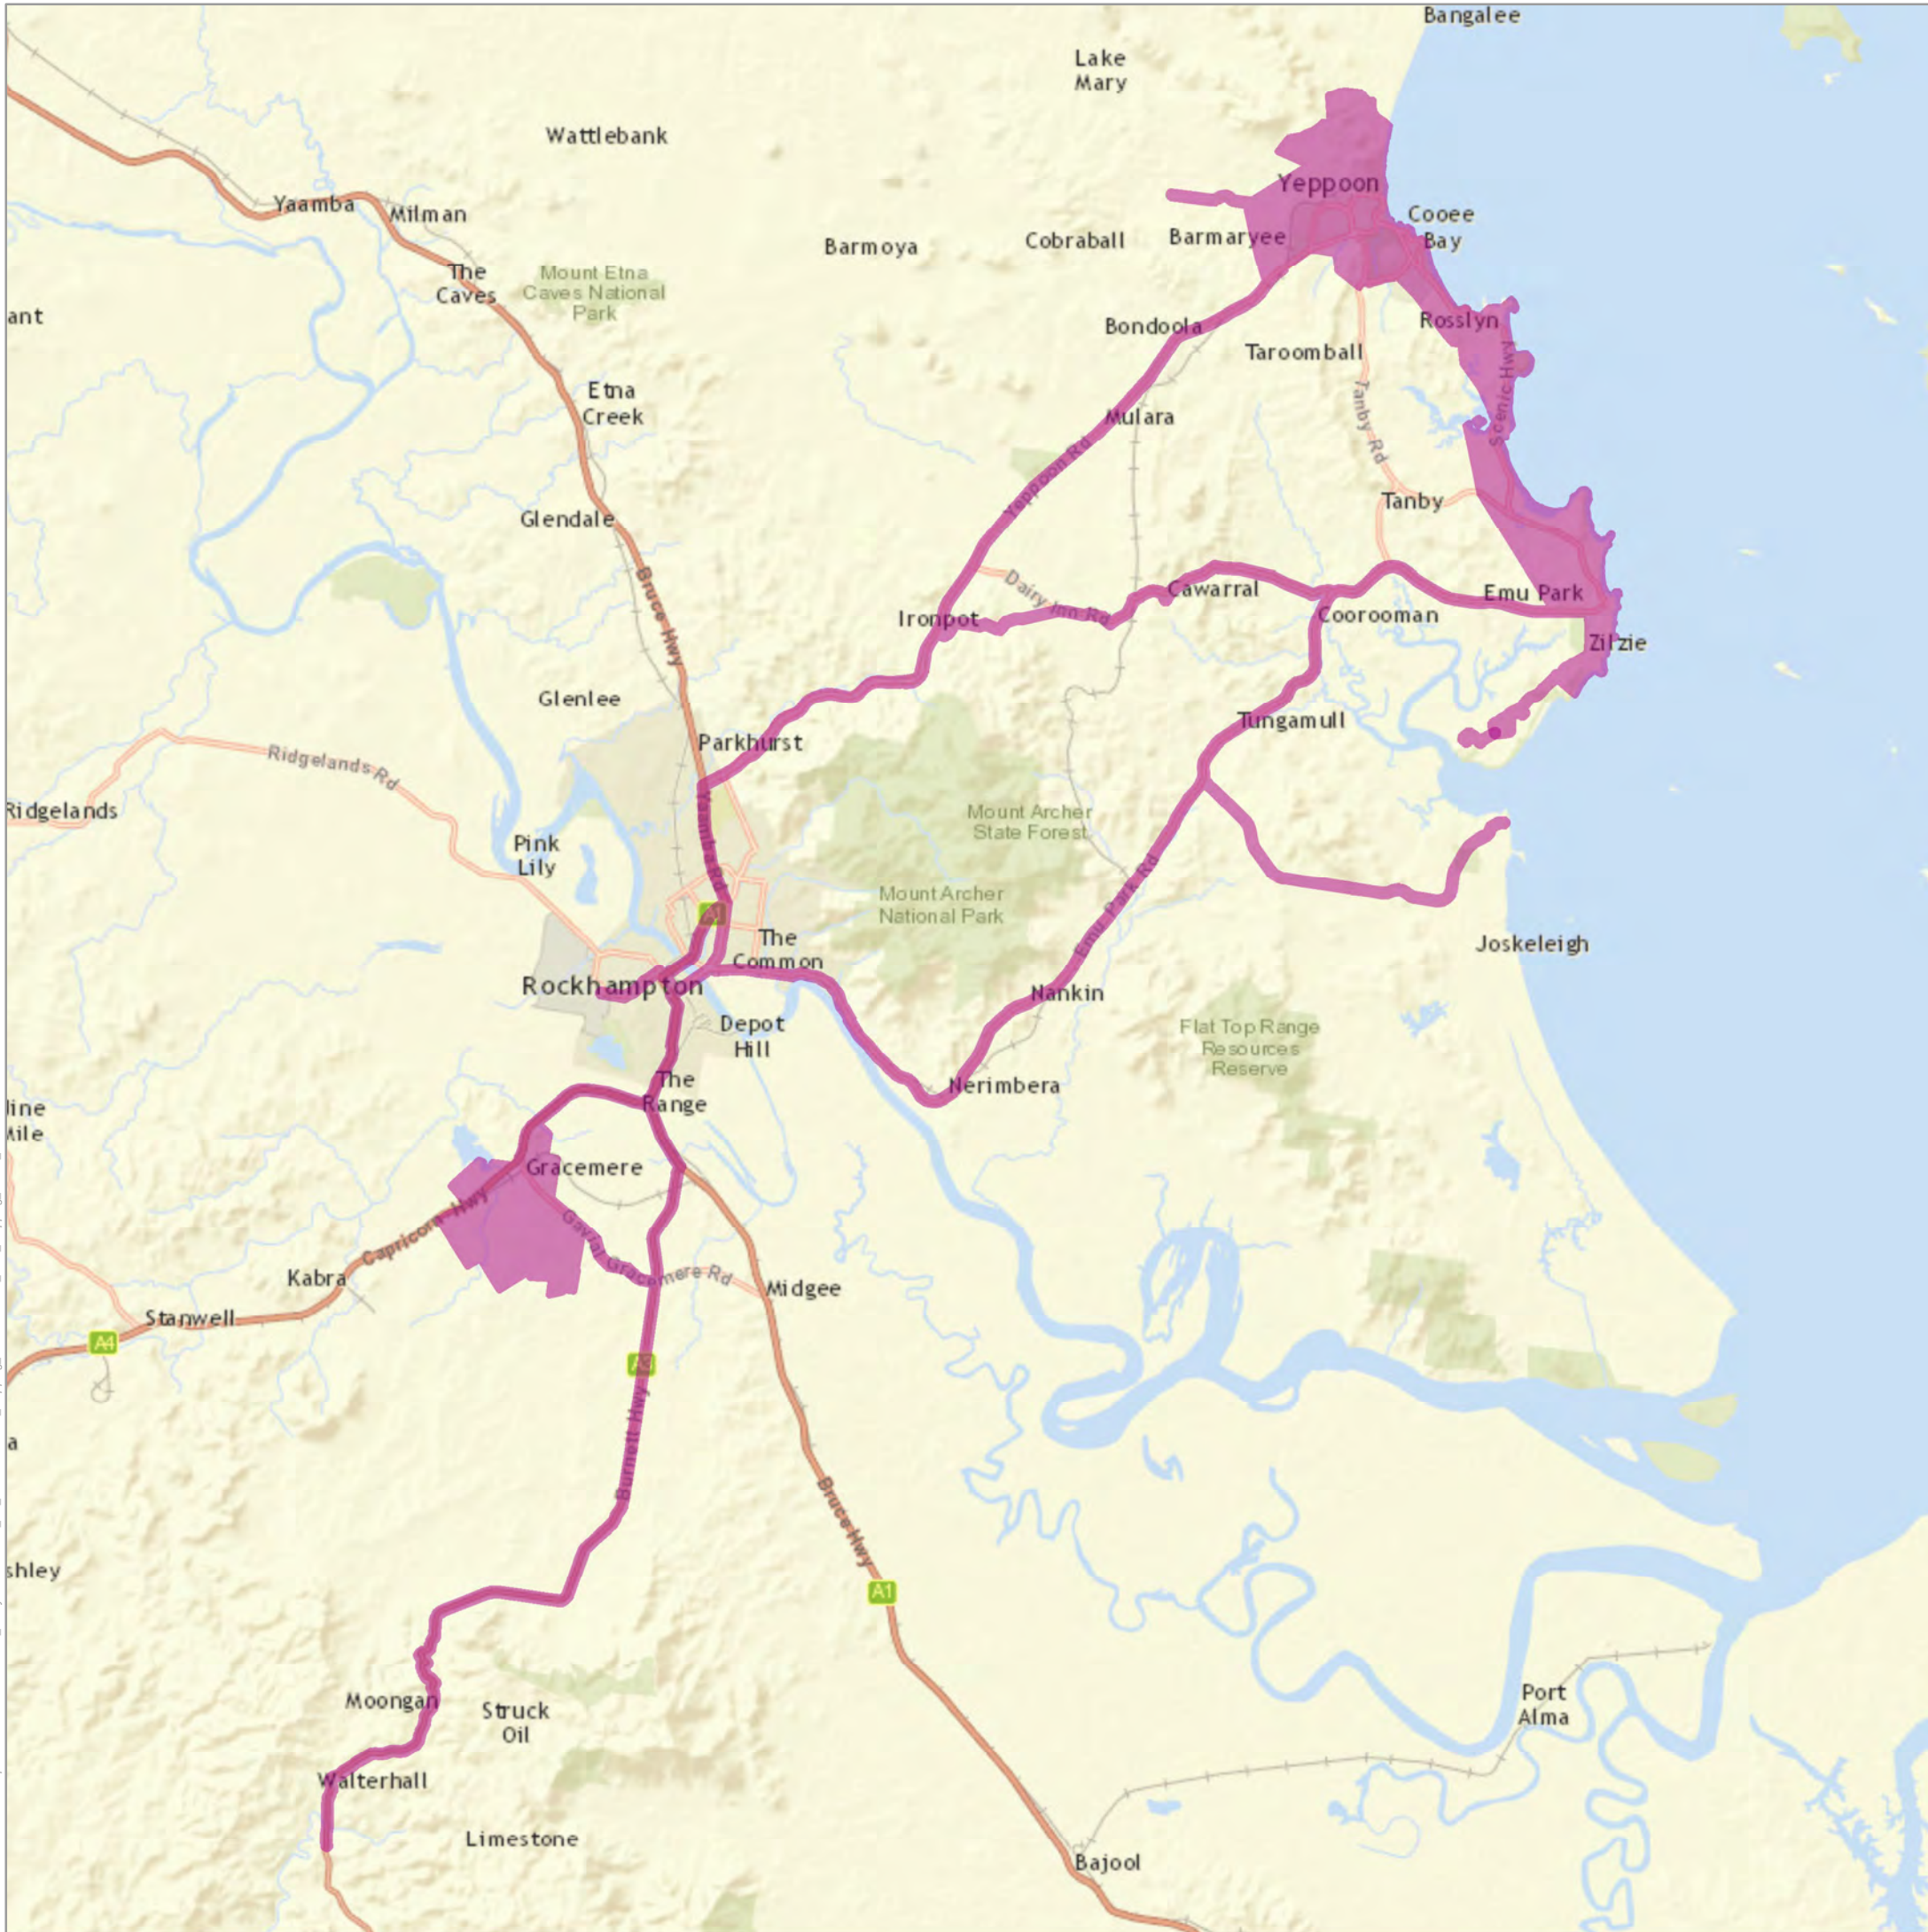

Yeppoon/Emu Park, Yeppoon/Emu Park-Rockhampton, Mount Morgan/Gracemere-Rockhampton Service Contract Area/Routes