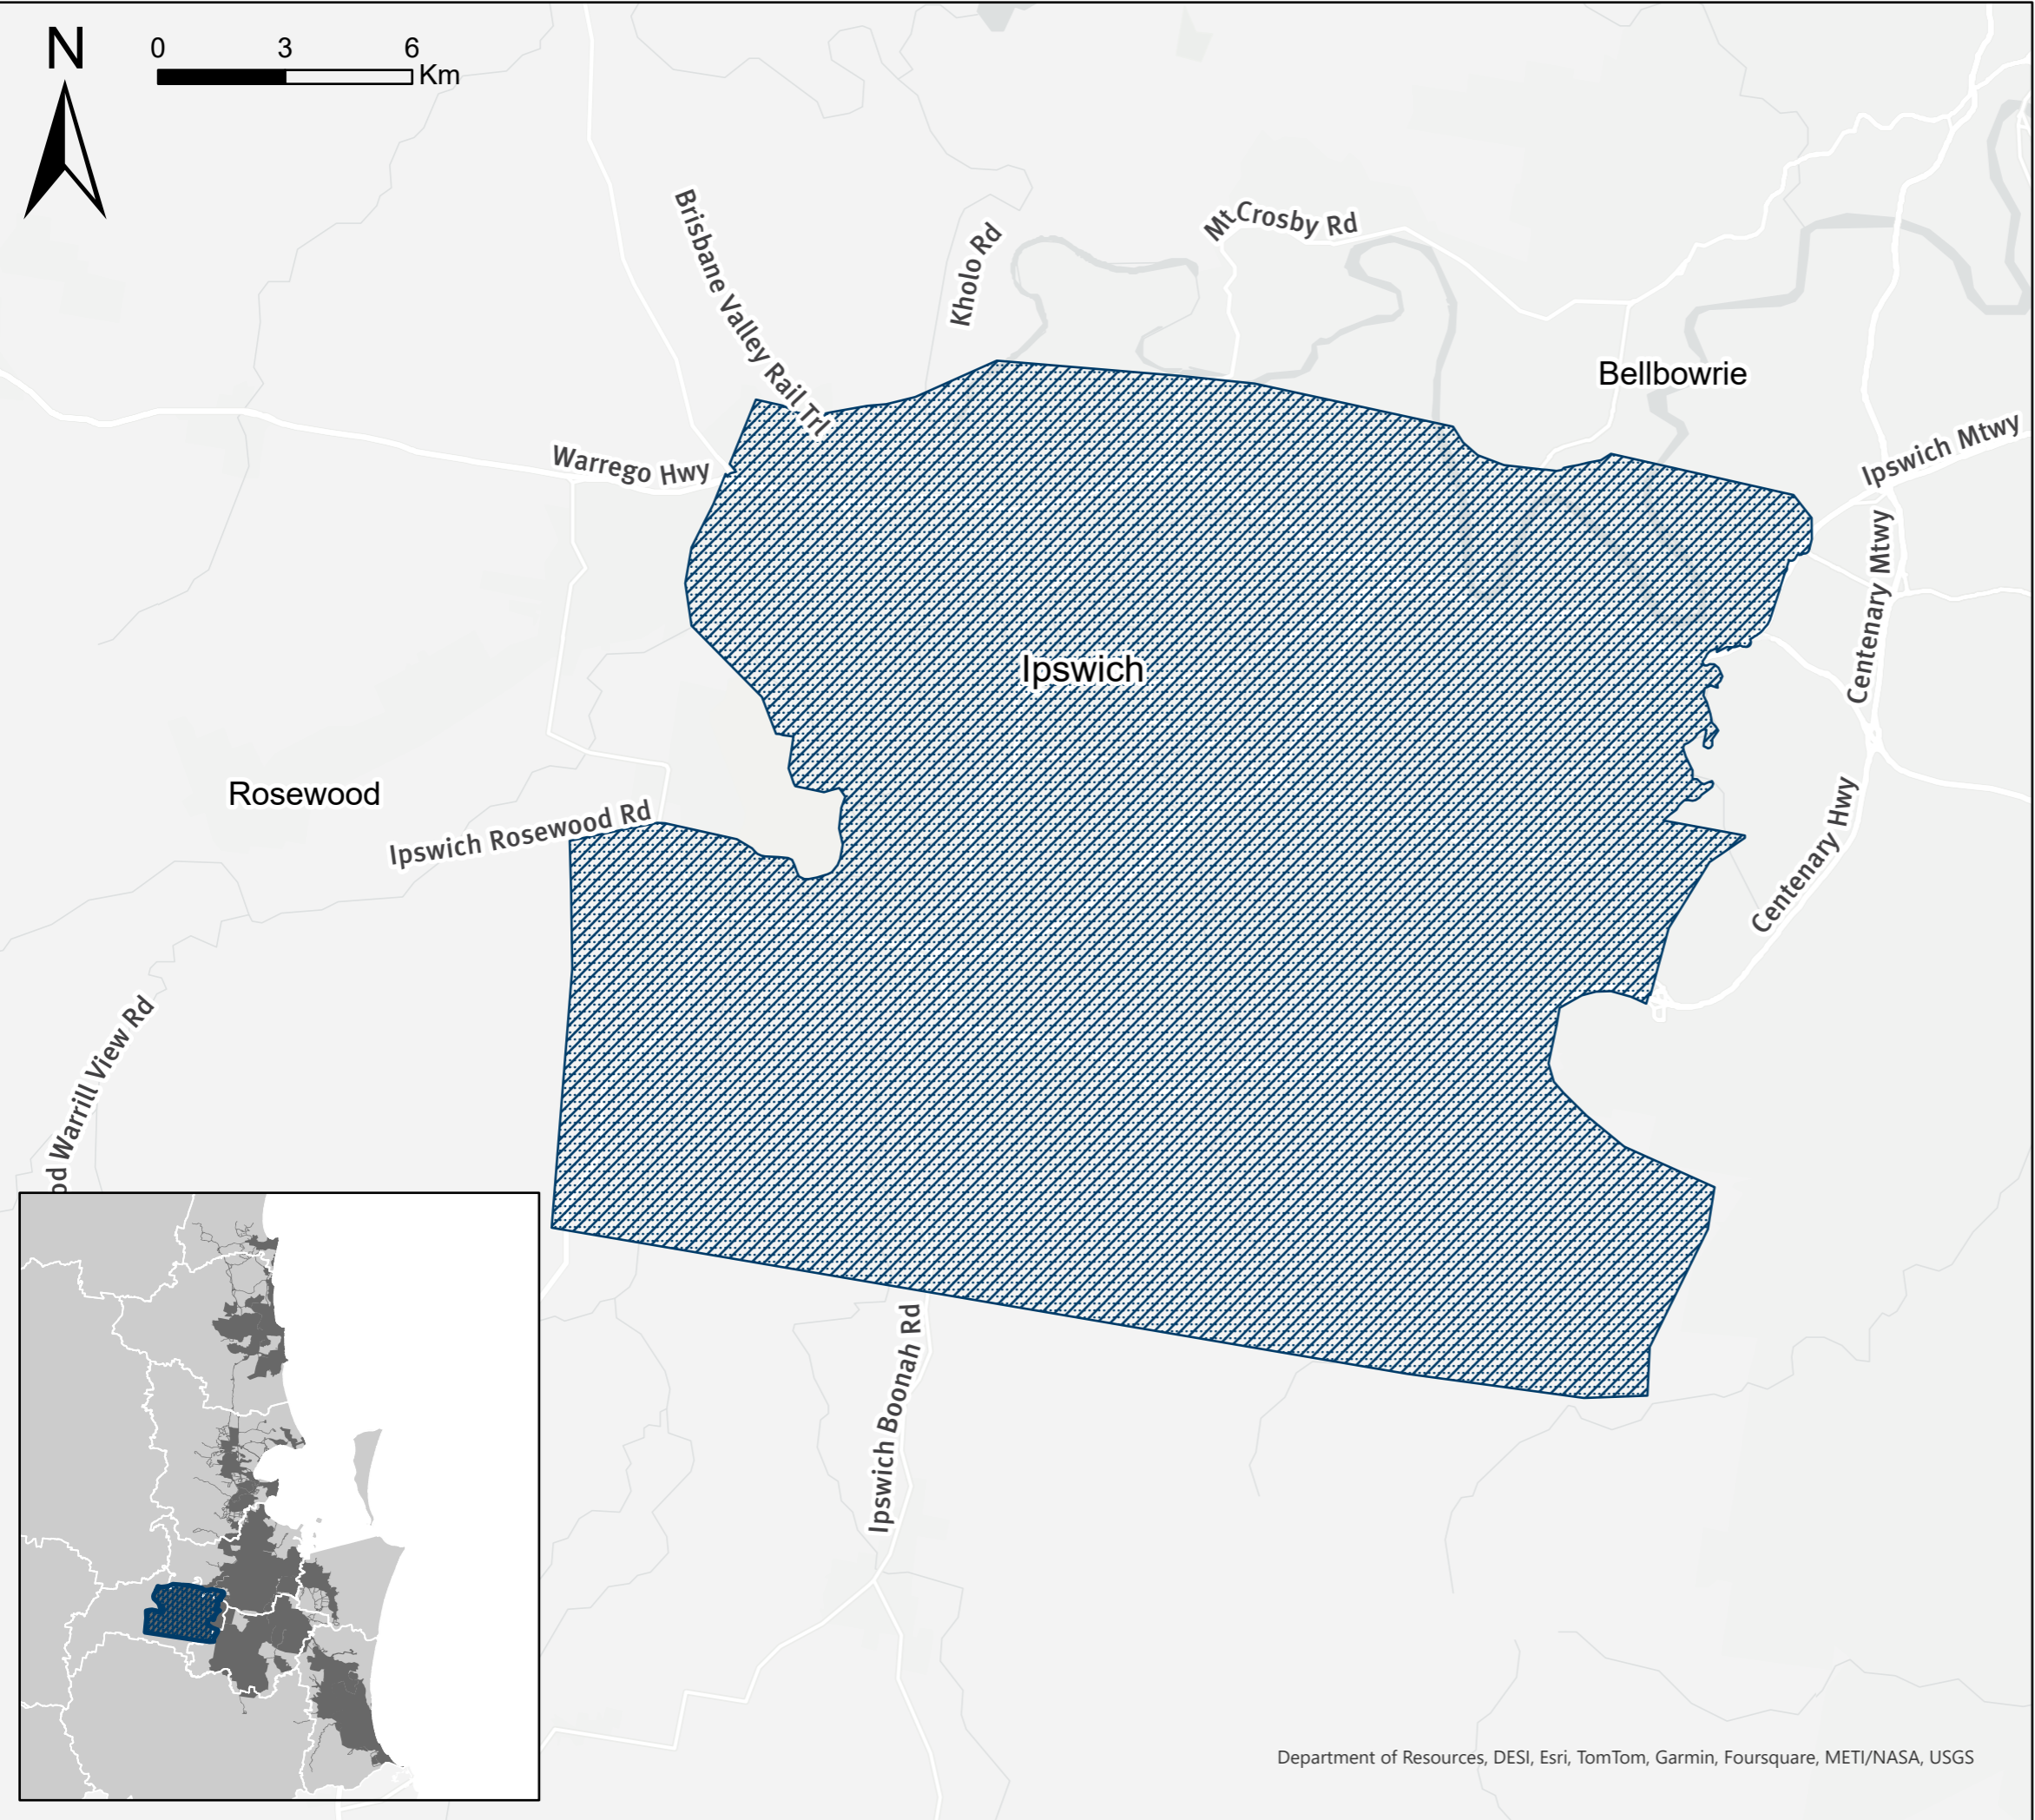

# Ipswich/Goodna Service Contract Area

 Service Contract Area (current)

**Queensland  
Government**

© The State of Queensland, 2024

Effective Date: 06 December 2024  
Disclaimer: While every care is taken to ensure the accuracy of this data, the State of Queensland make no representations or warranties about its accuracy, reliability, completeness or suitability for any particular purpose and disclaims all responsibility and liability (including without limitation, liability in negligence) for all expenses, losses, damages (including indirect or consequential damage) and costs which you might incur as a result of data being inaccurate or incomplete in any way and for any reason.