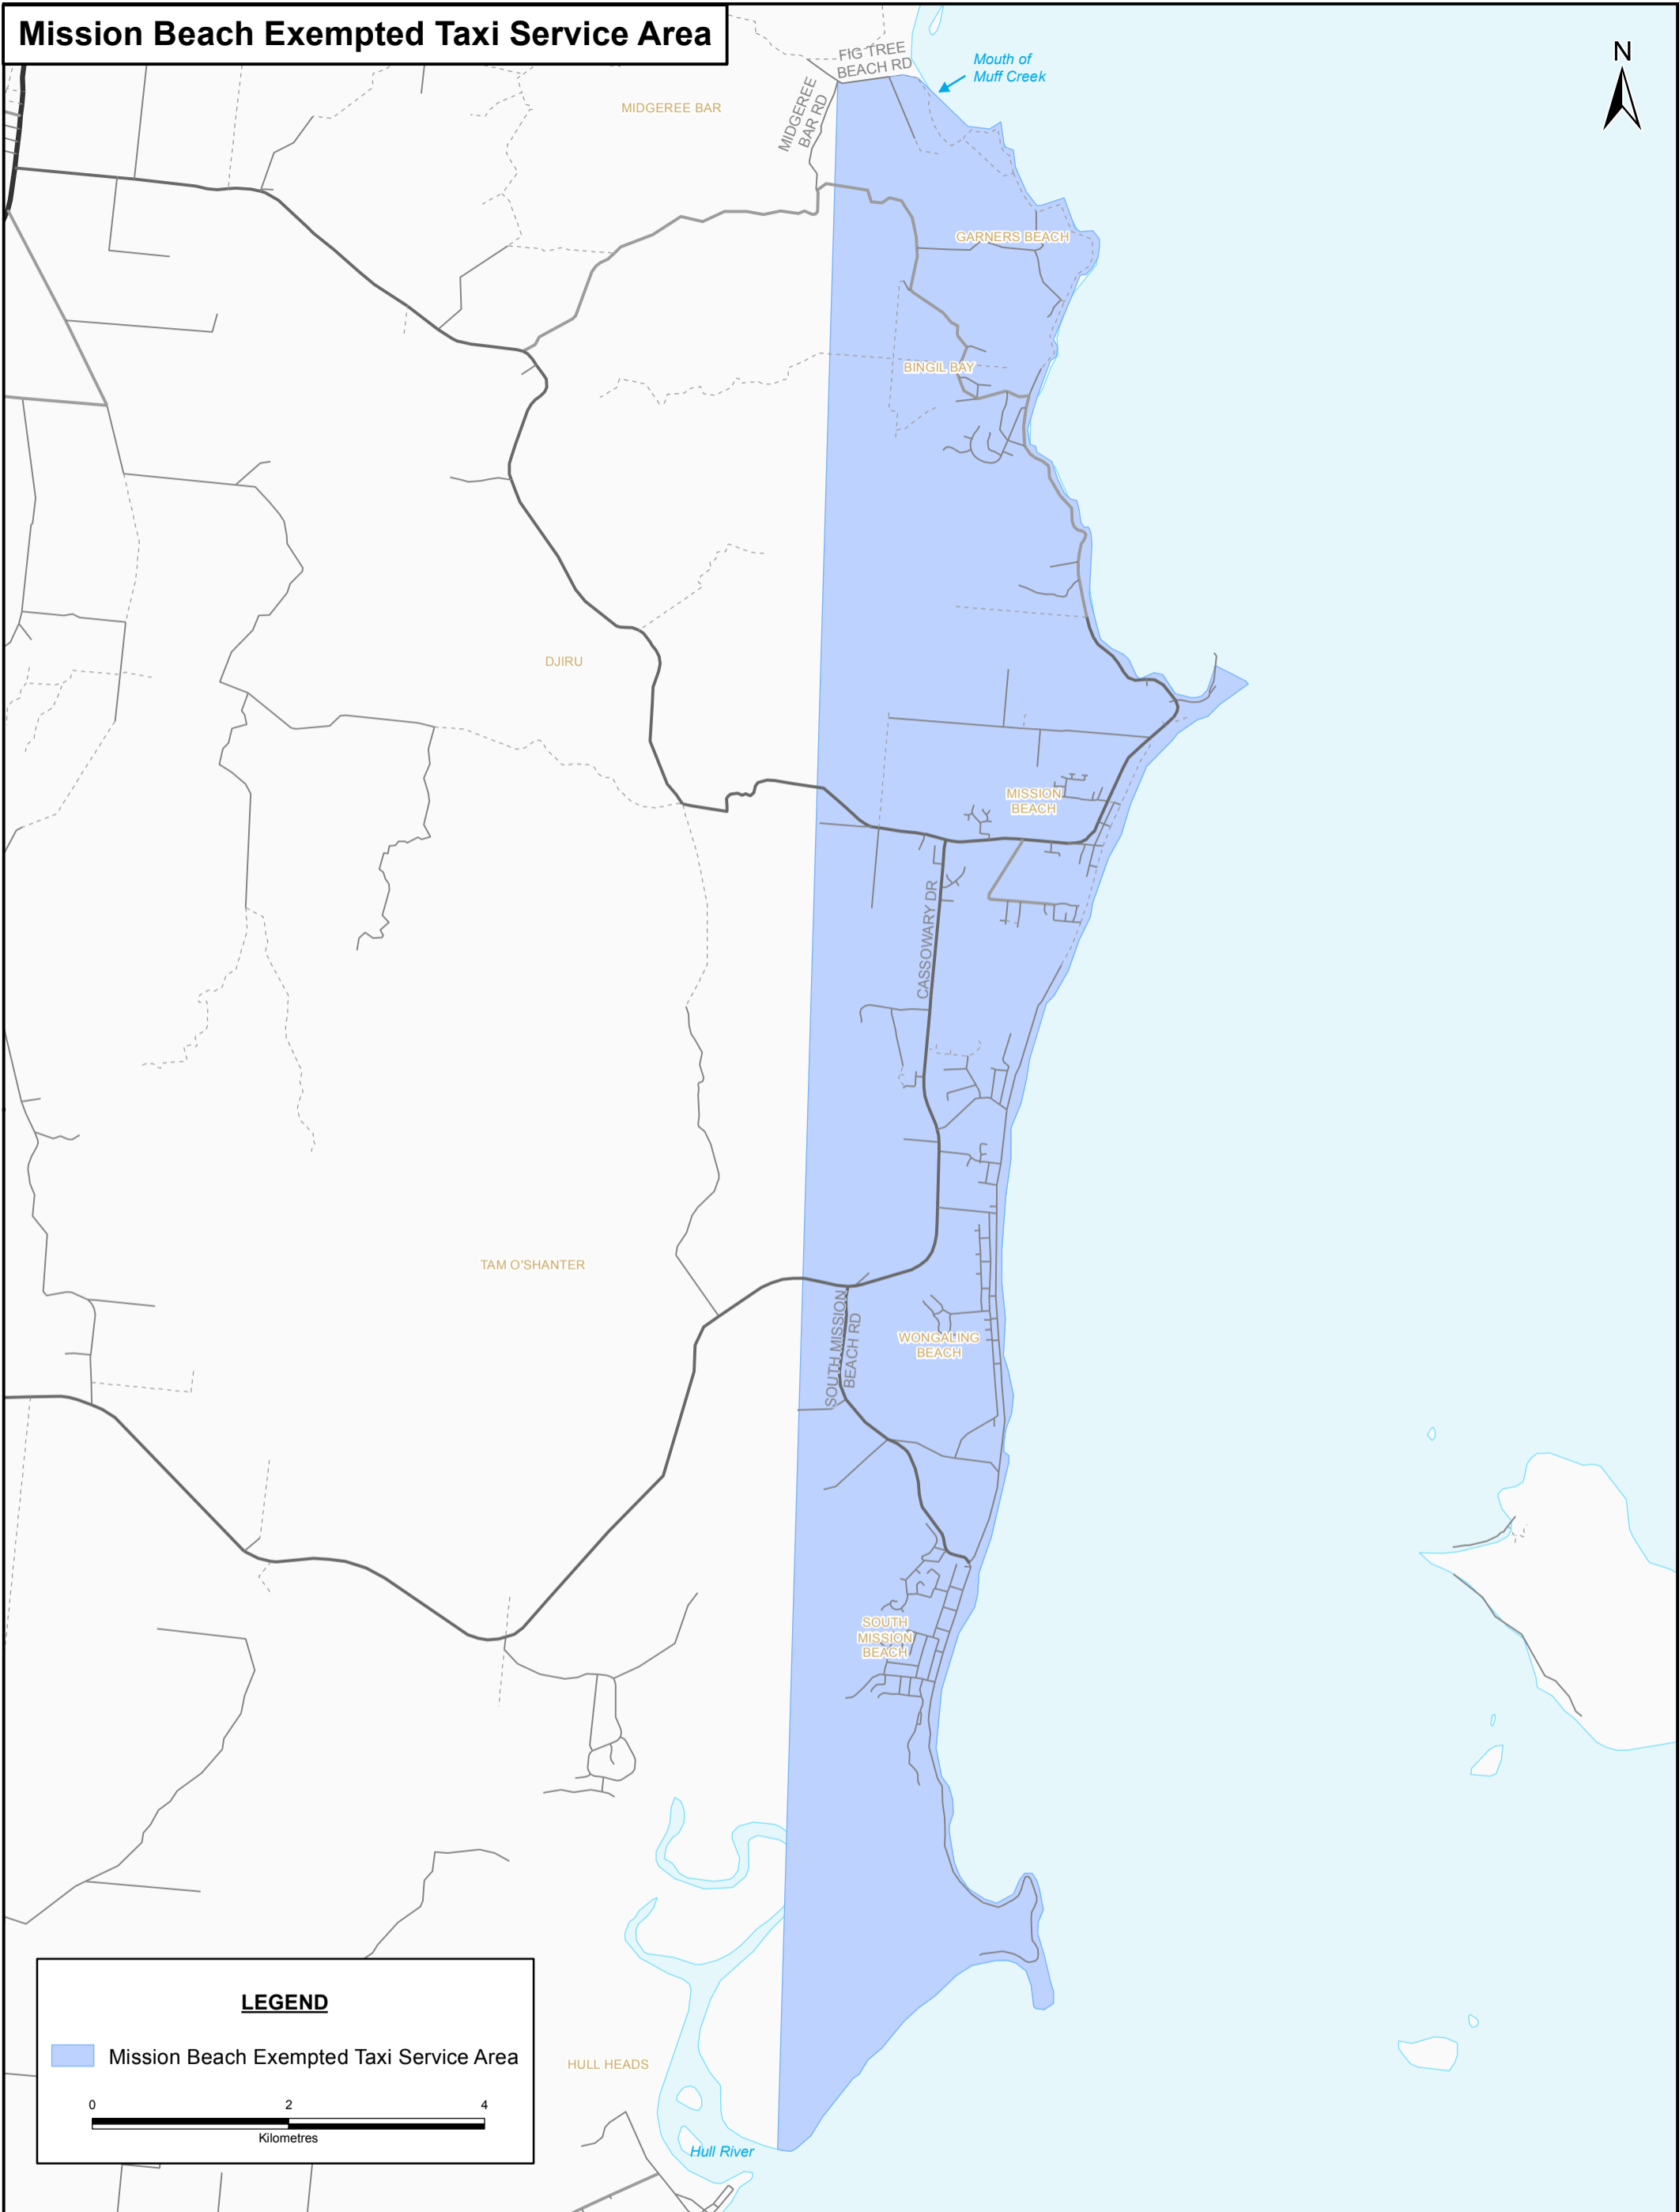

Mission Beach Exempted Taxi Service Area

LEGEND

Mission Beach Exempted Taxi Service Area

Produced by:
Technology and Innovation Unit
Passenger Transport Division
Department of Transport and Main Roads
email: ptgishelp@tmr.qld.gov.au

DATE	JOB No	DMS No	INITIAL	REV
02/05/12	-	-	LIM	A