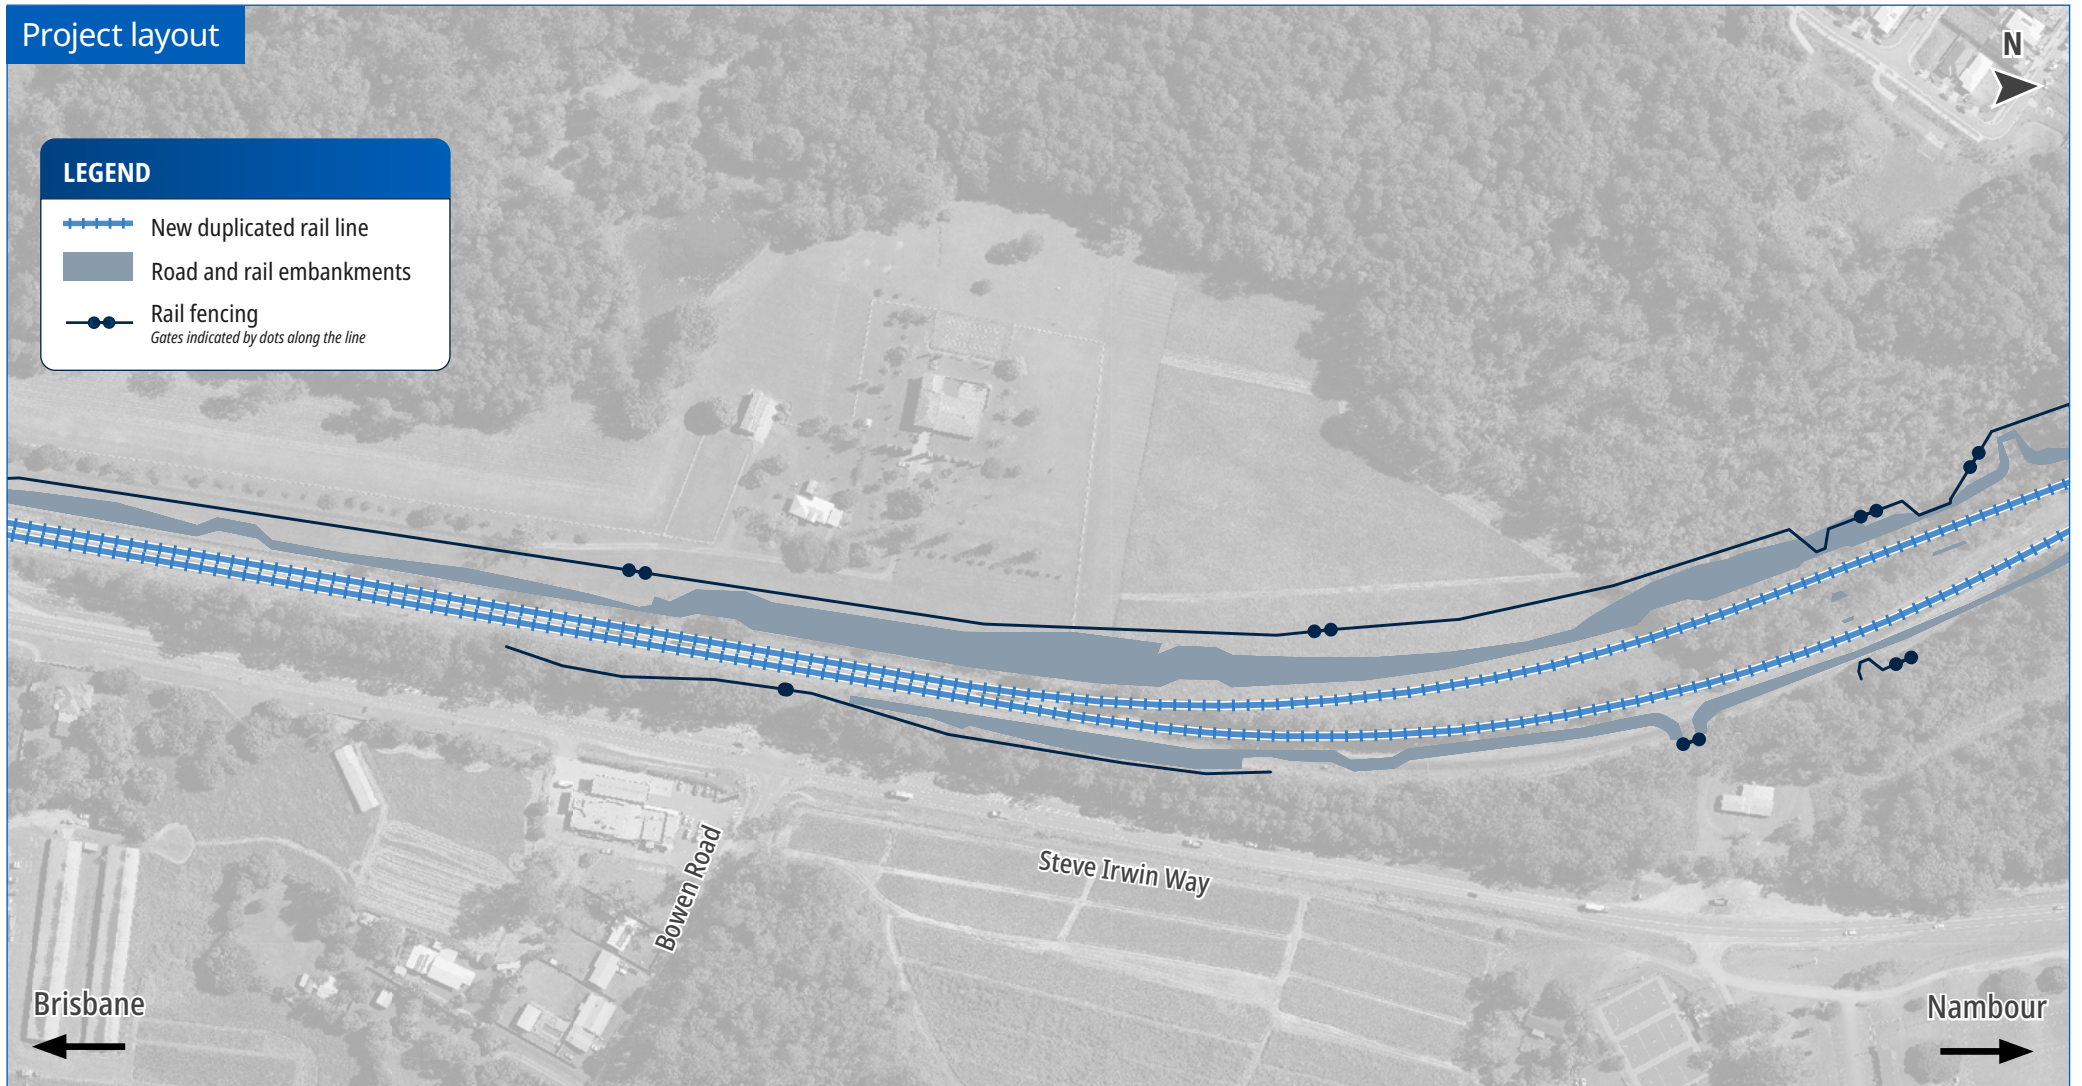

INSET F - Bowen Road

Project layout

LEGEND

-  New duplicated rail line
-  Road and rail embankments
-  Rail fencing
Gates indicated by dots along the line

*Artist's impression, subject to refinements.