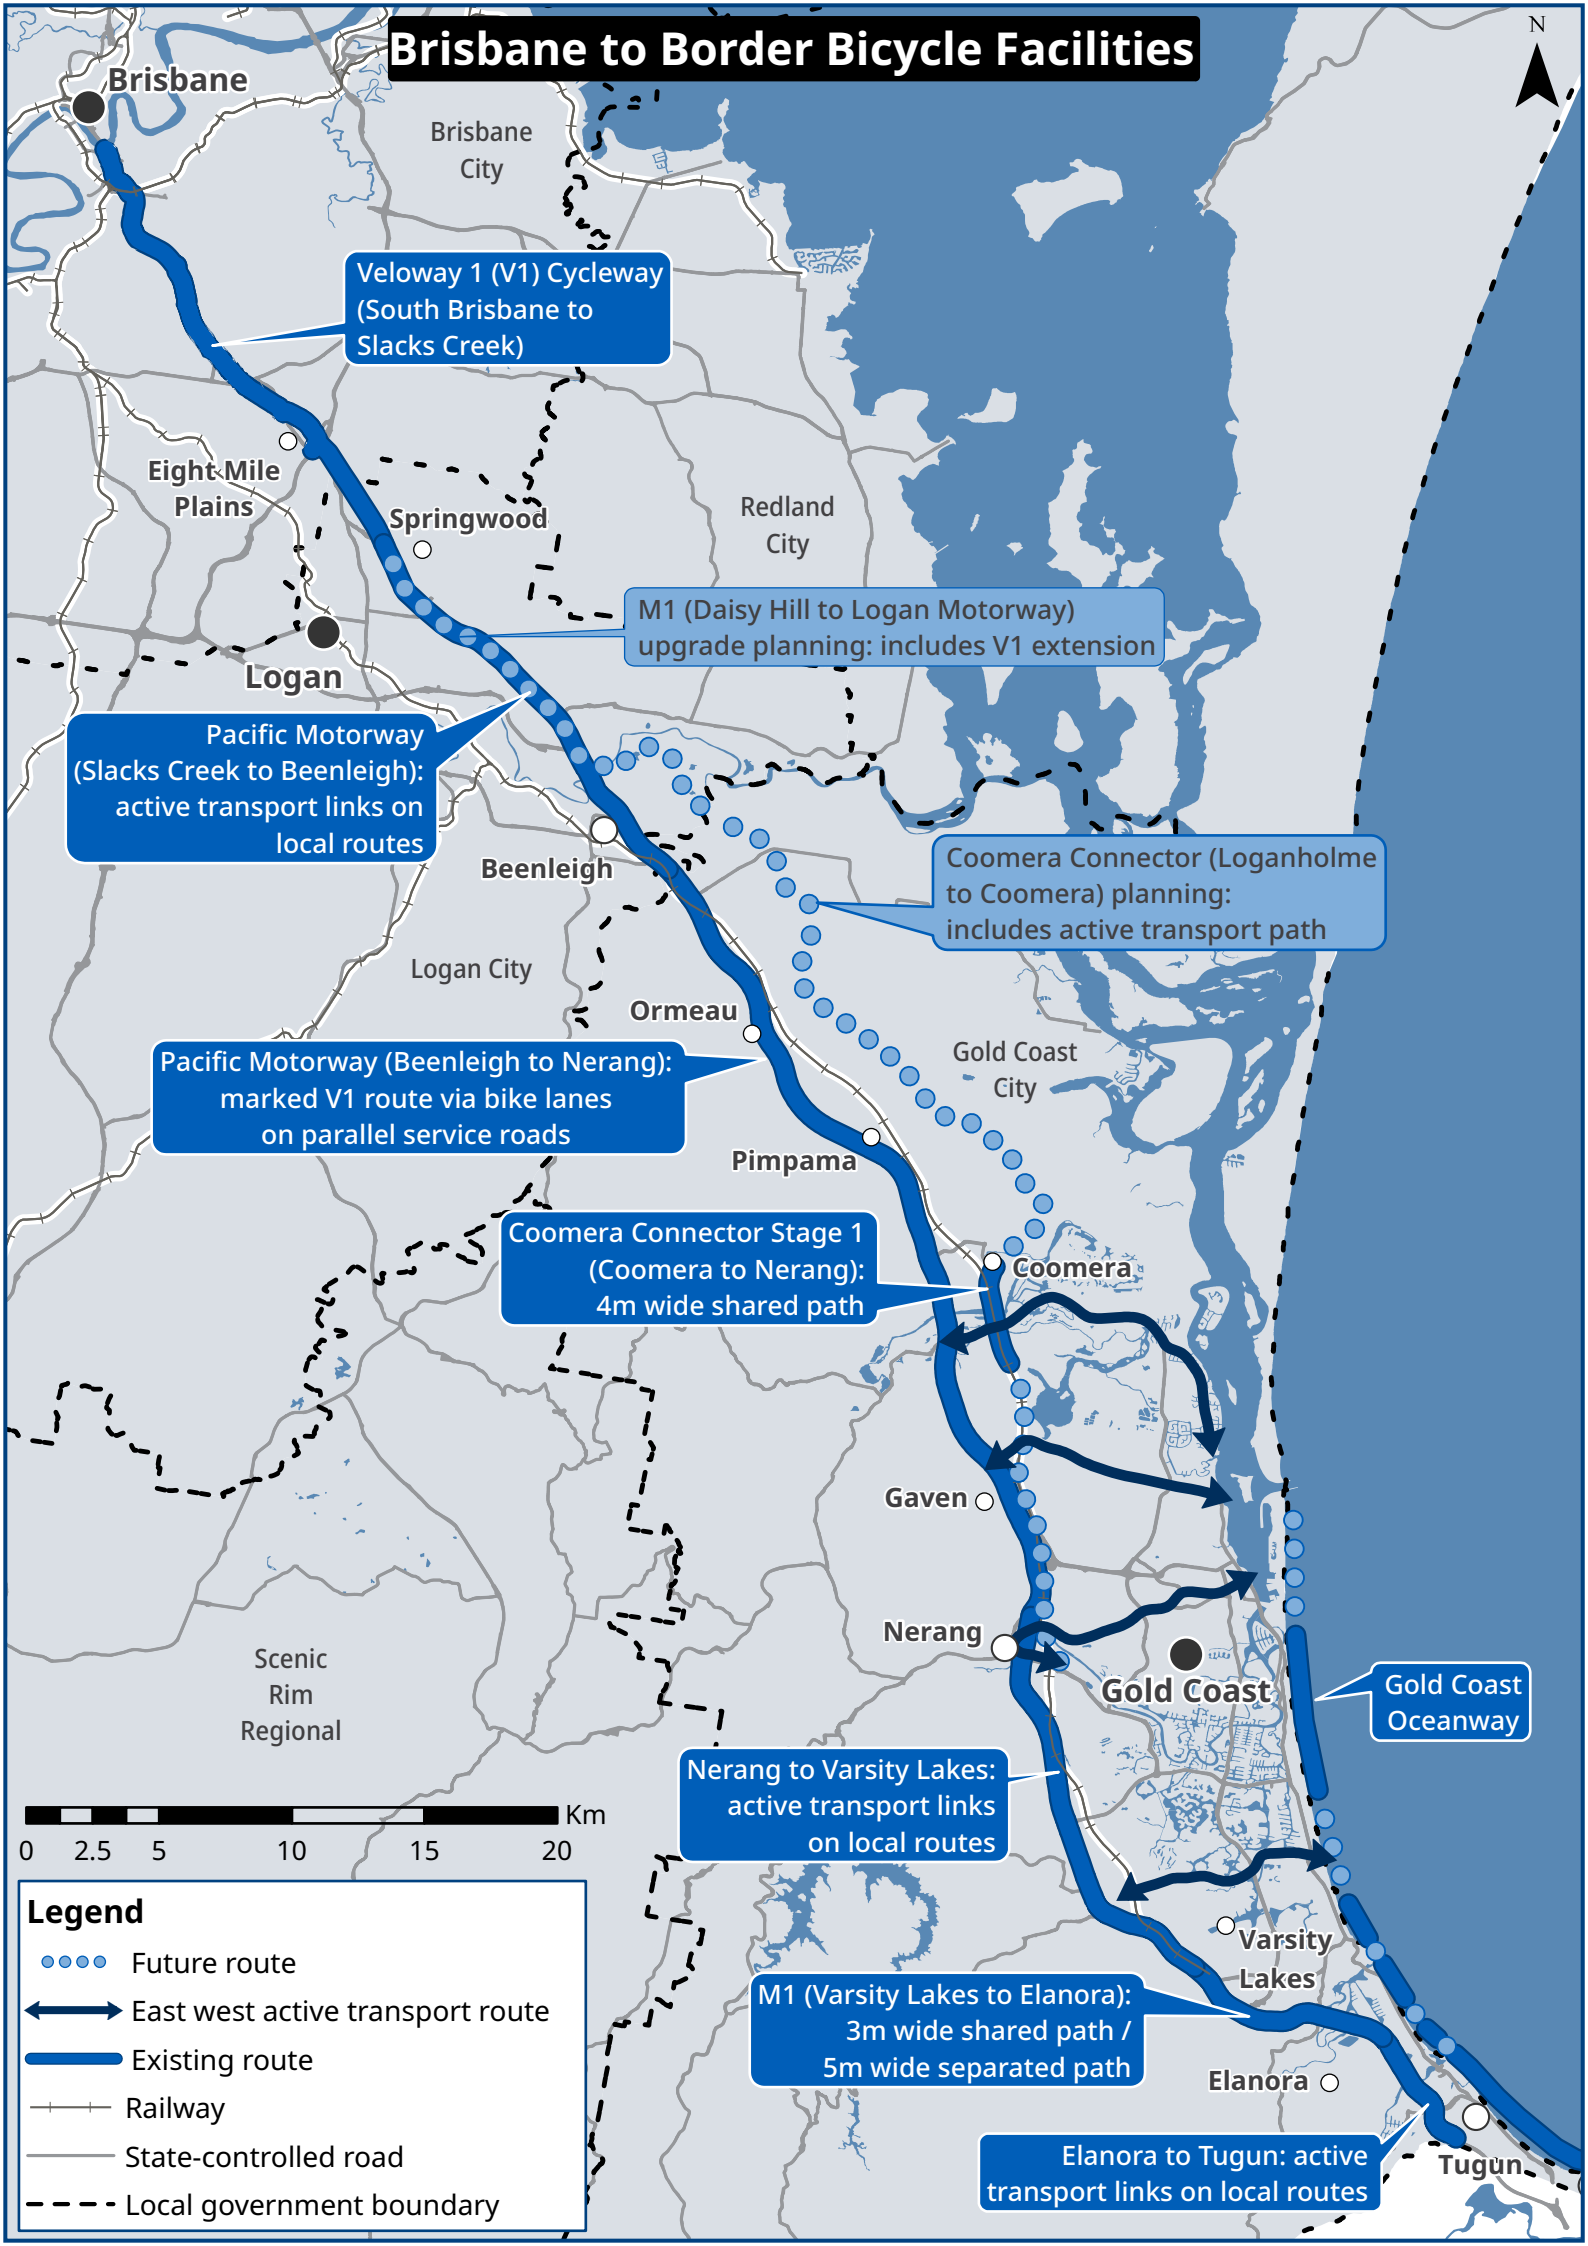

# Brisbane to Border Bicycle Facilities

**Legend**

- Future route
- ↔ East west active transport route
- Existing route
- +— Railway
- State-controlled road
- - - Local government boundary