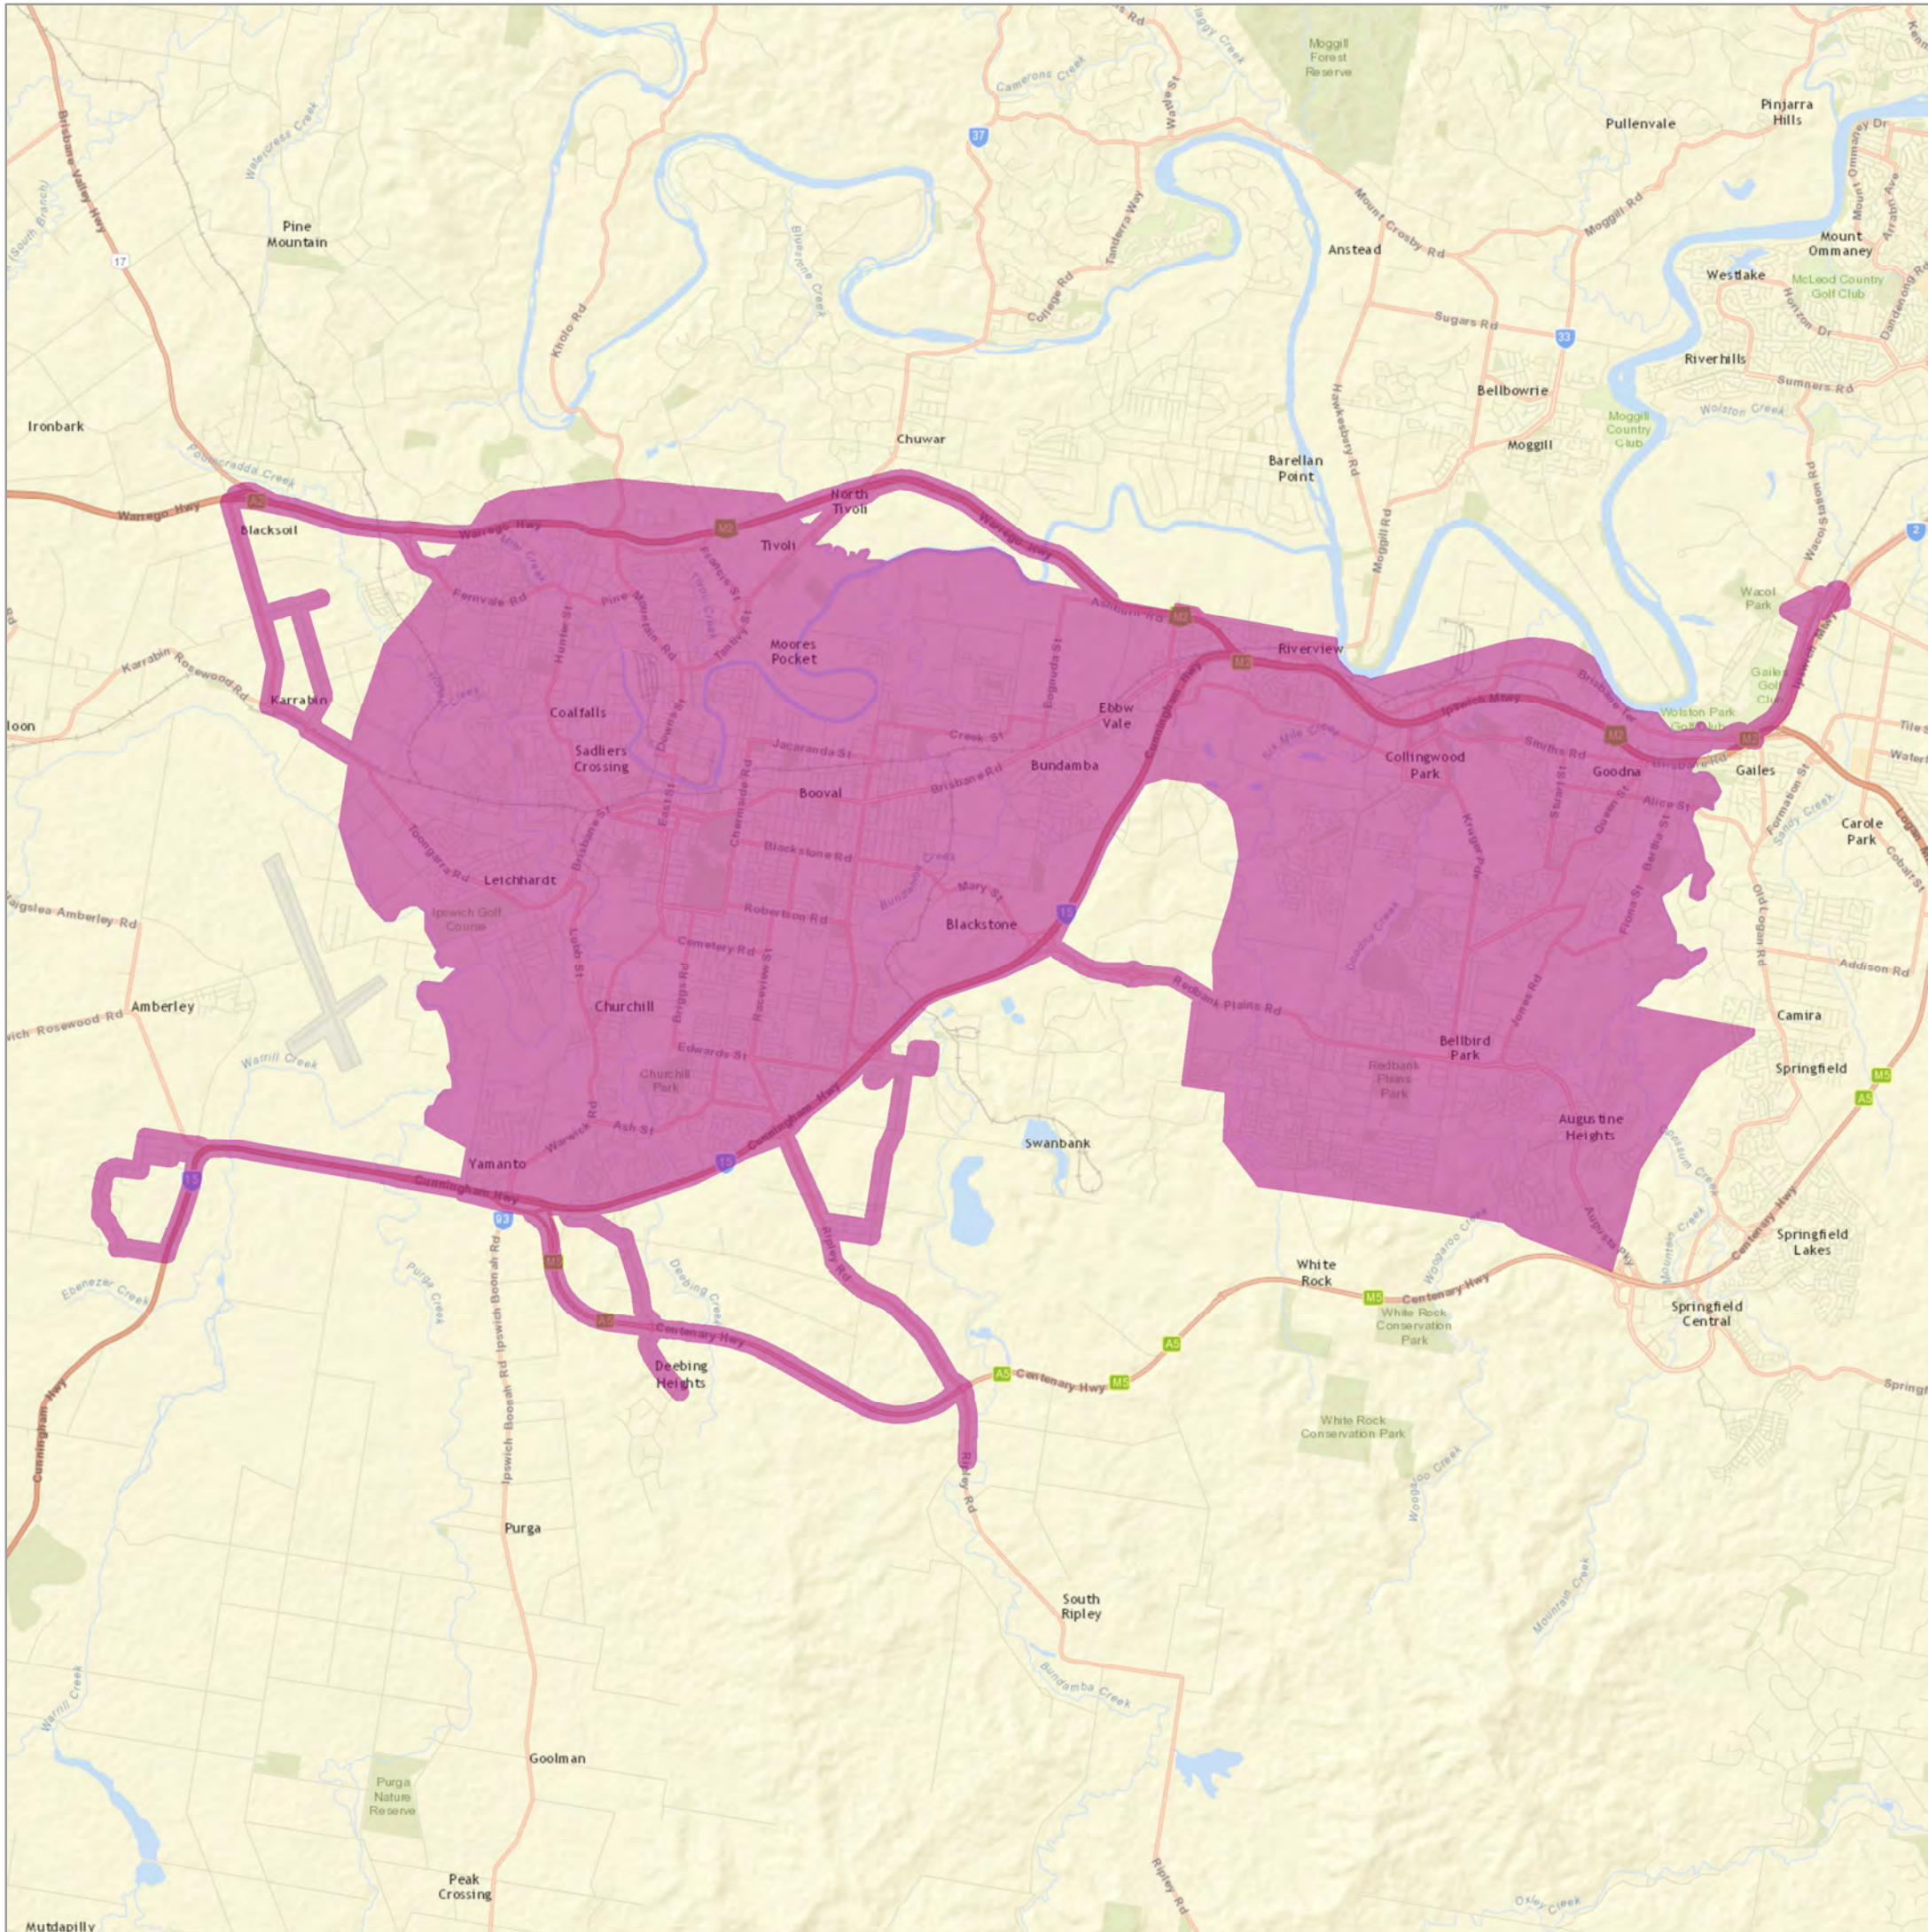

Ipswich/Goodna Service Contract Area