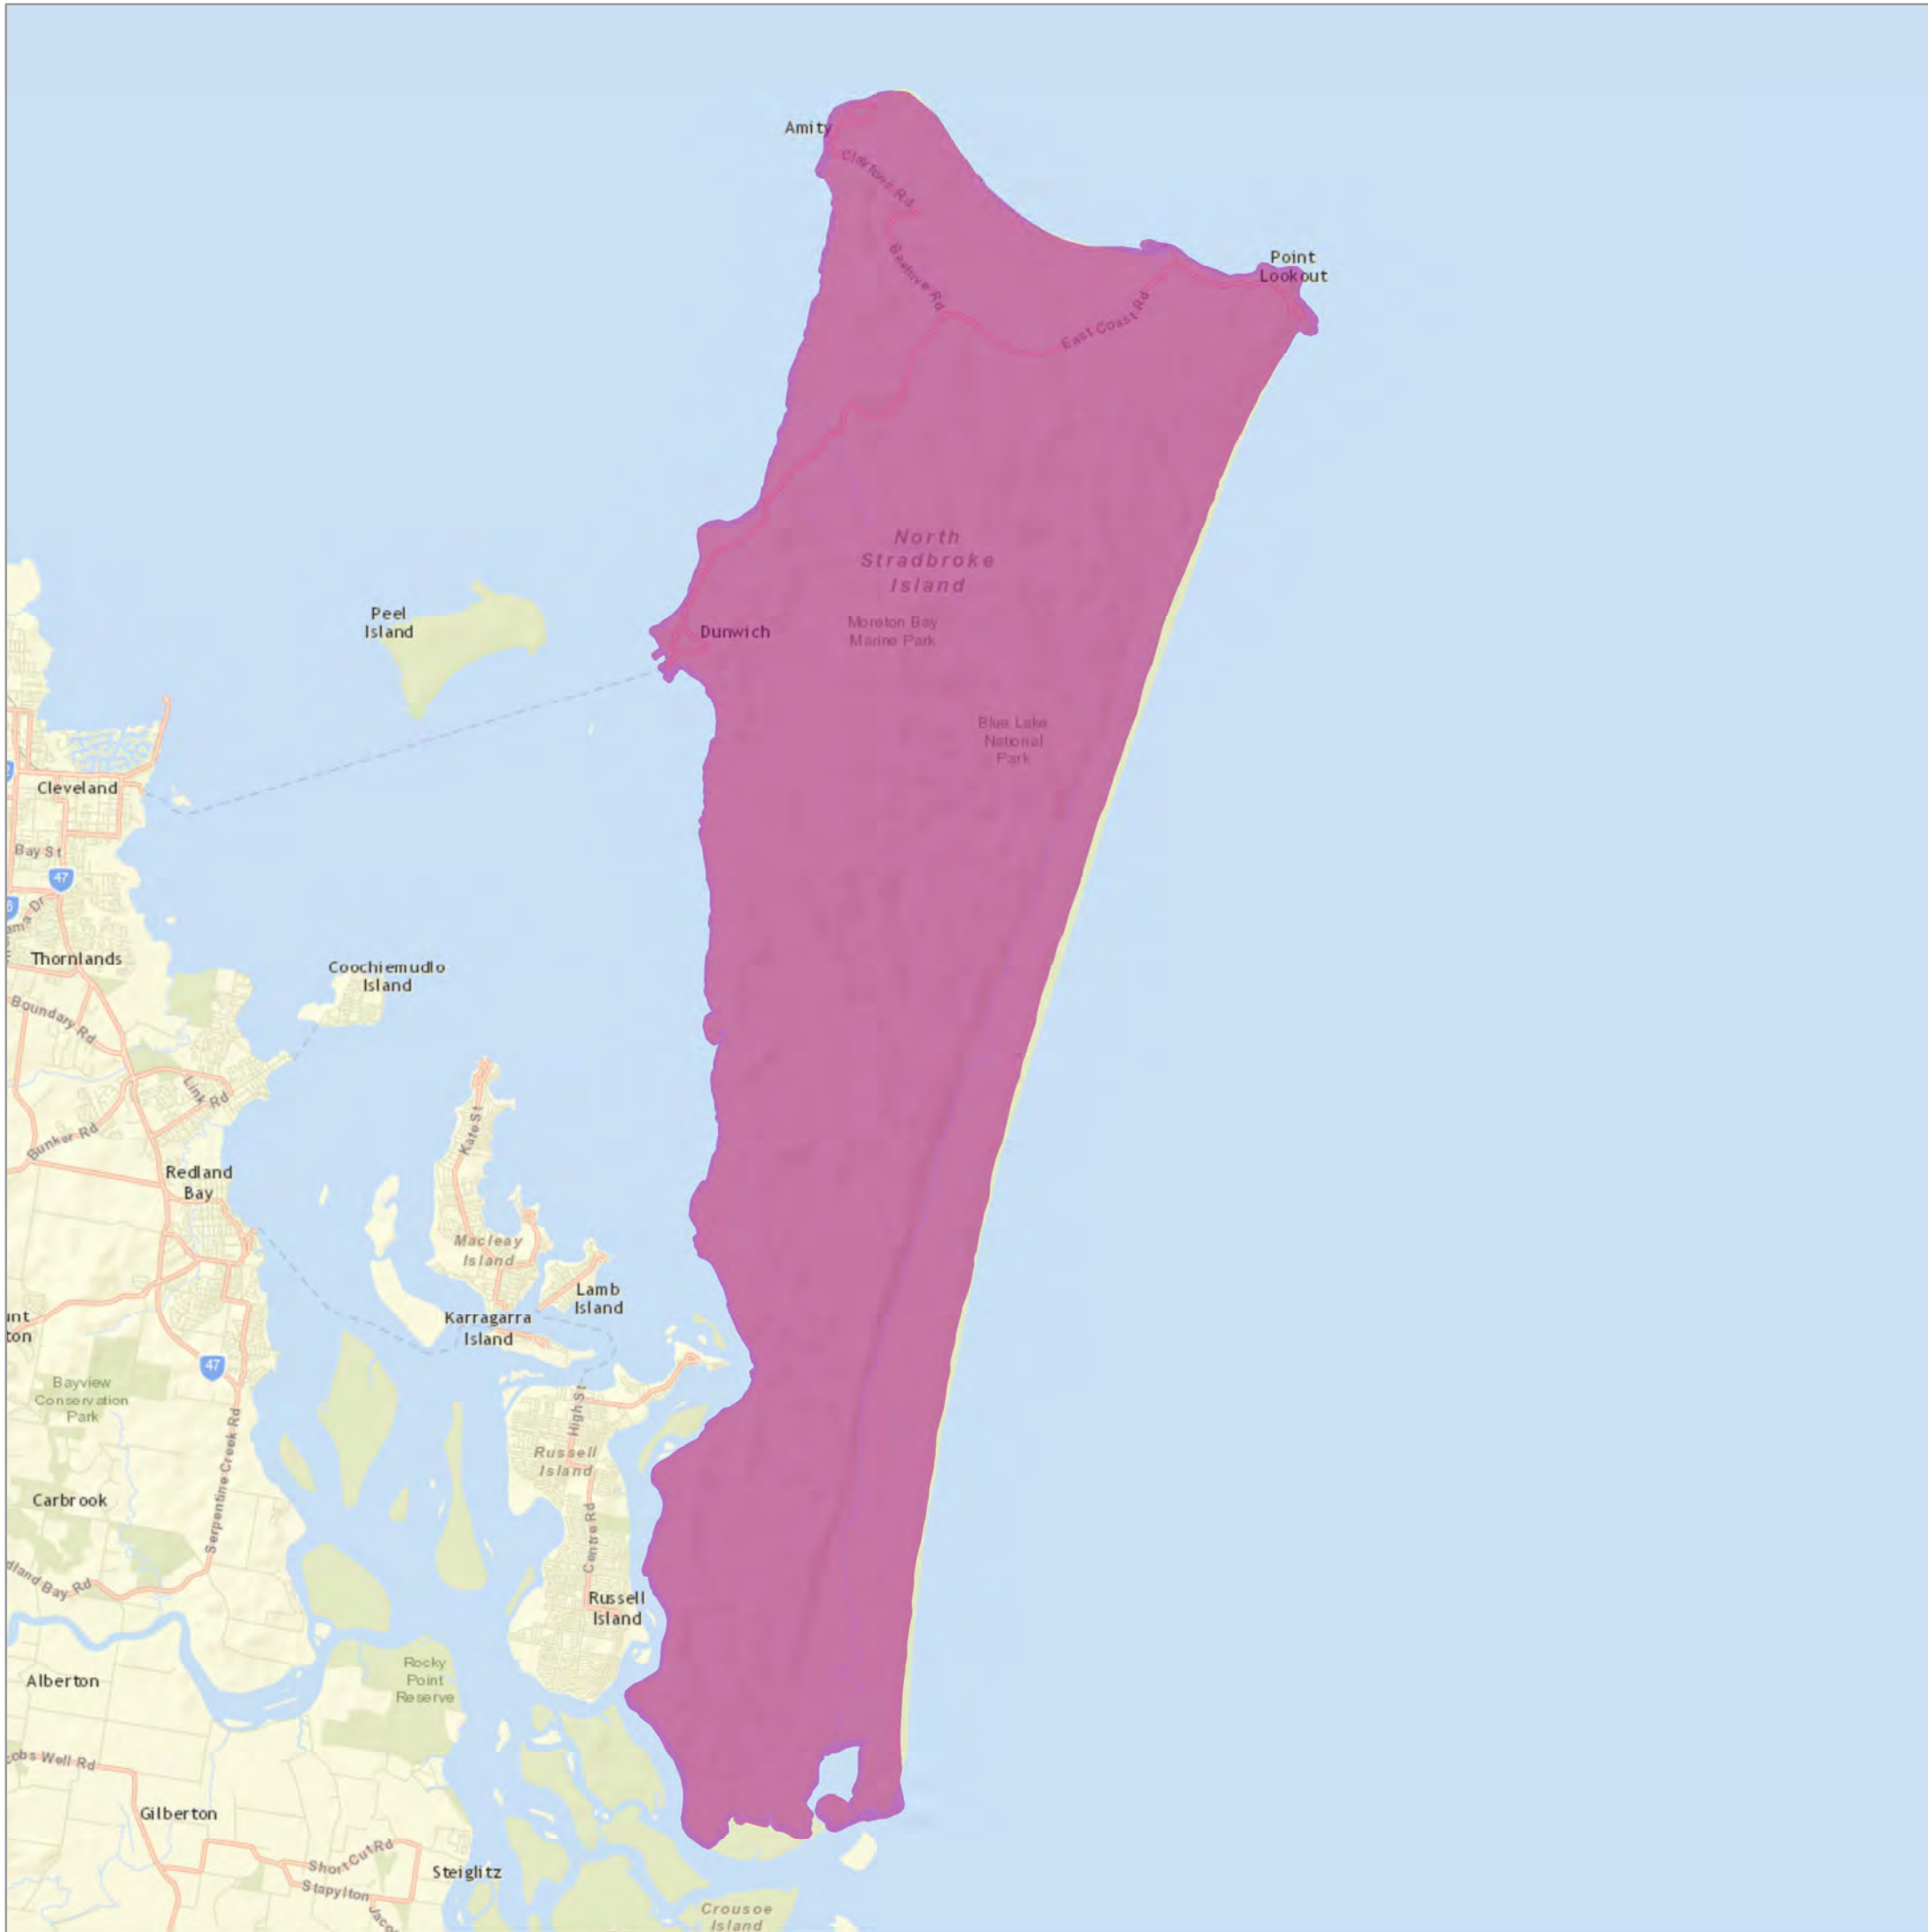

North Stradbroke Island Service Contract Area