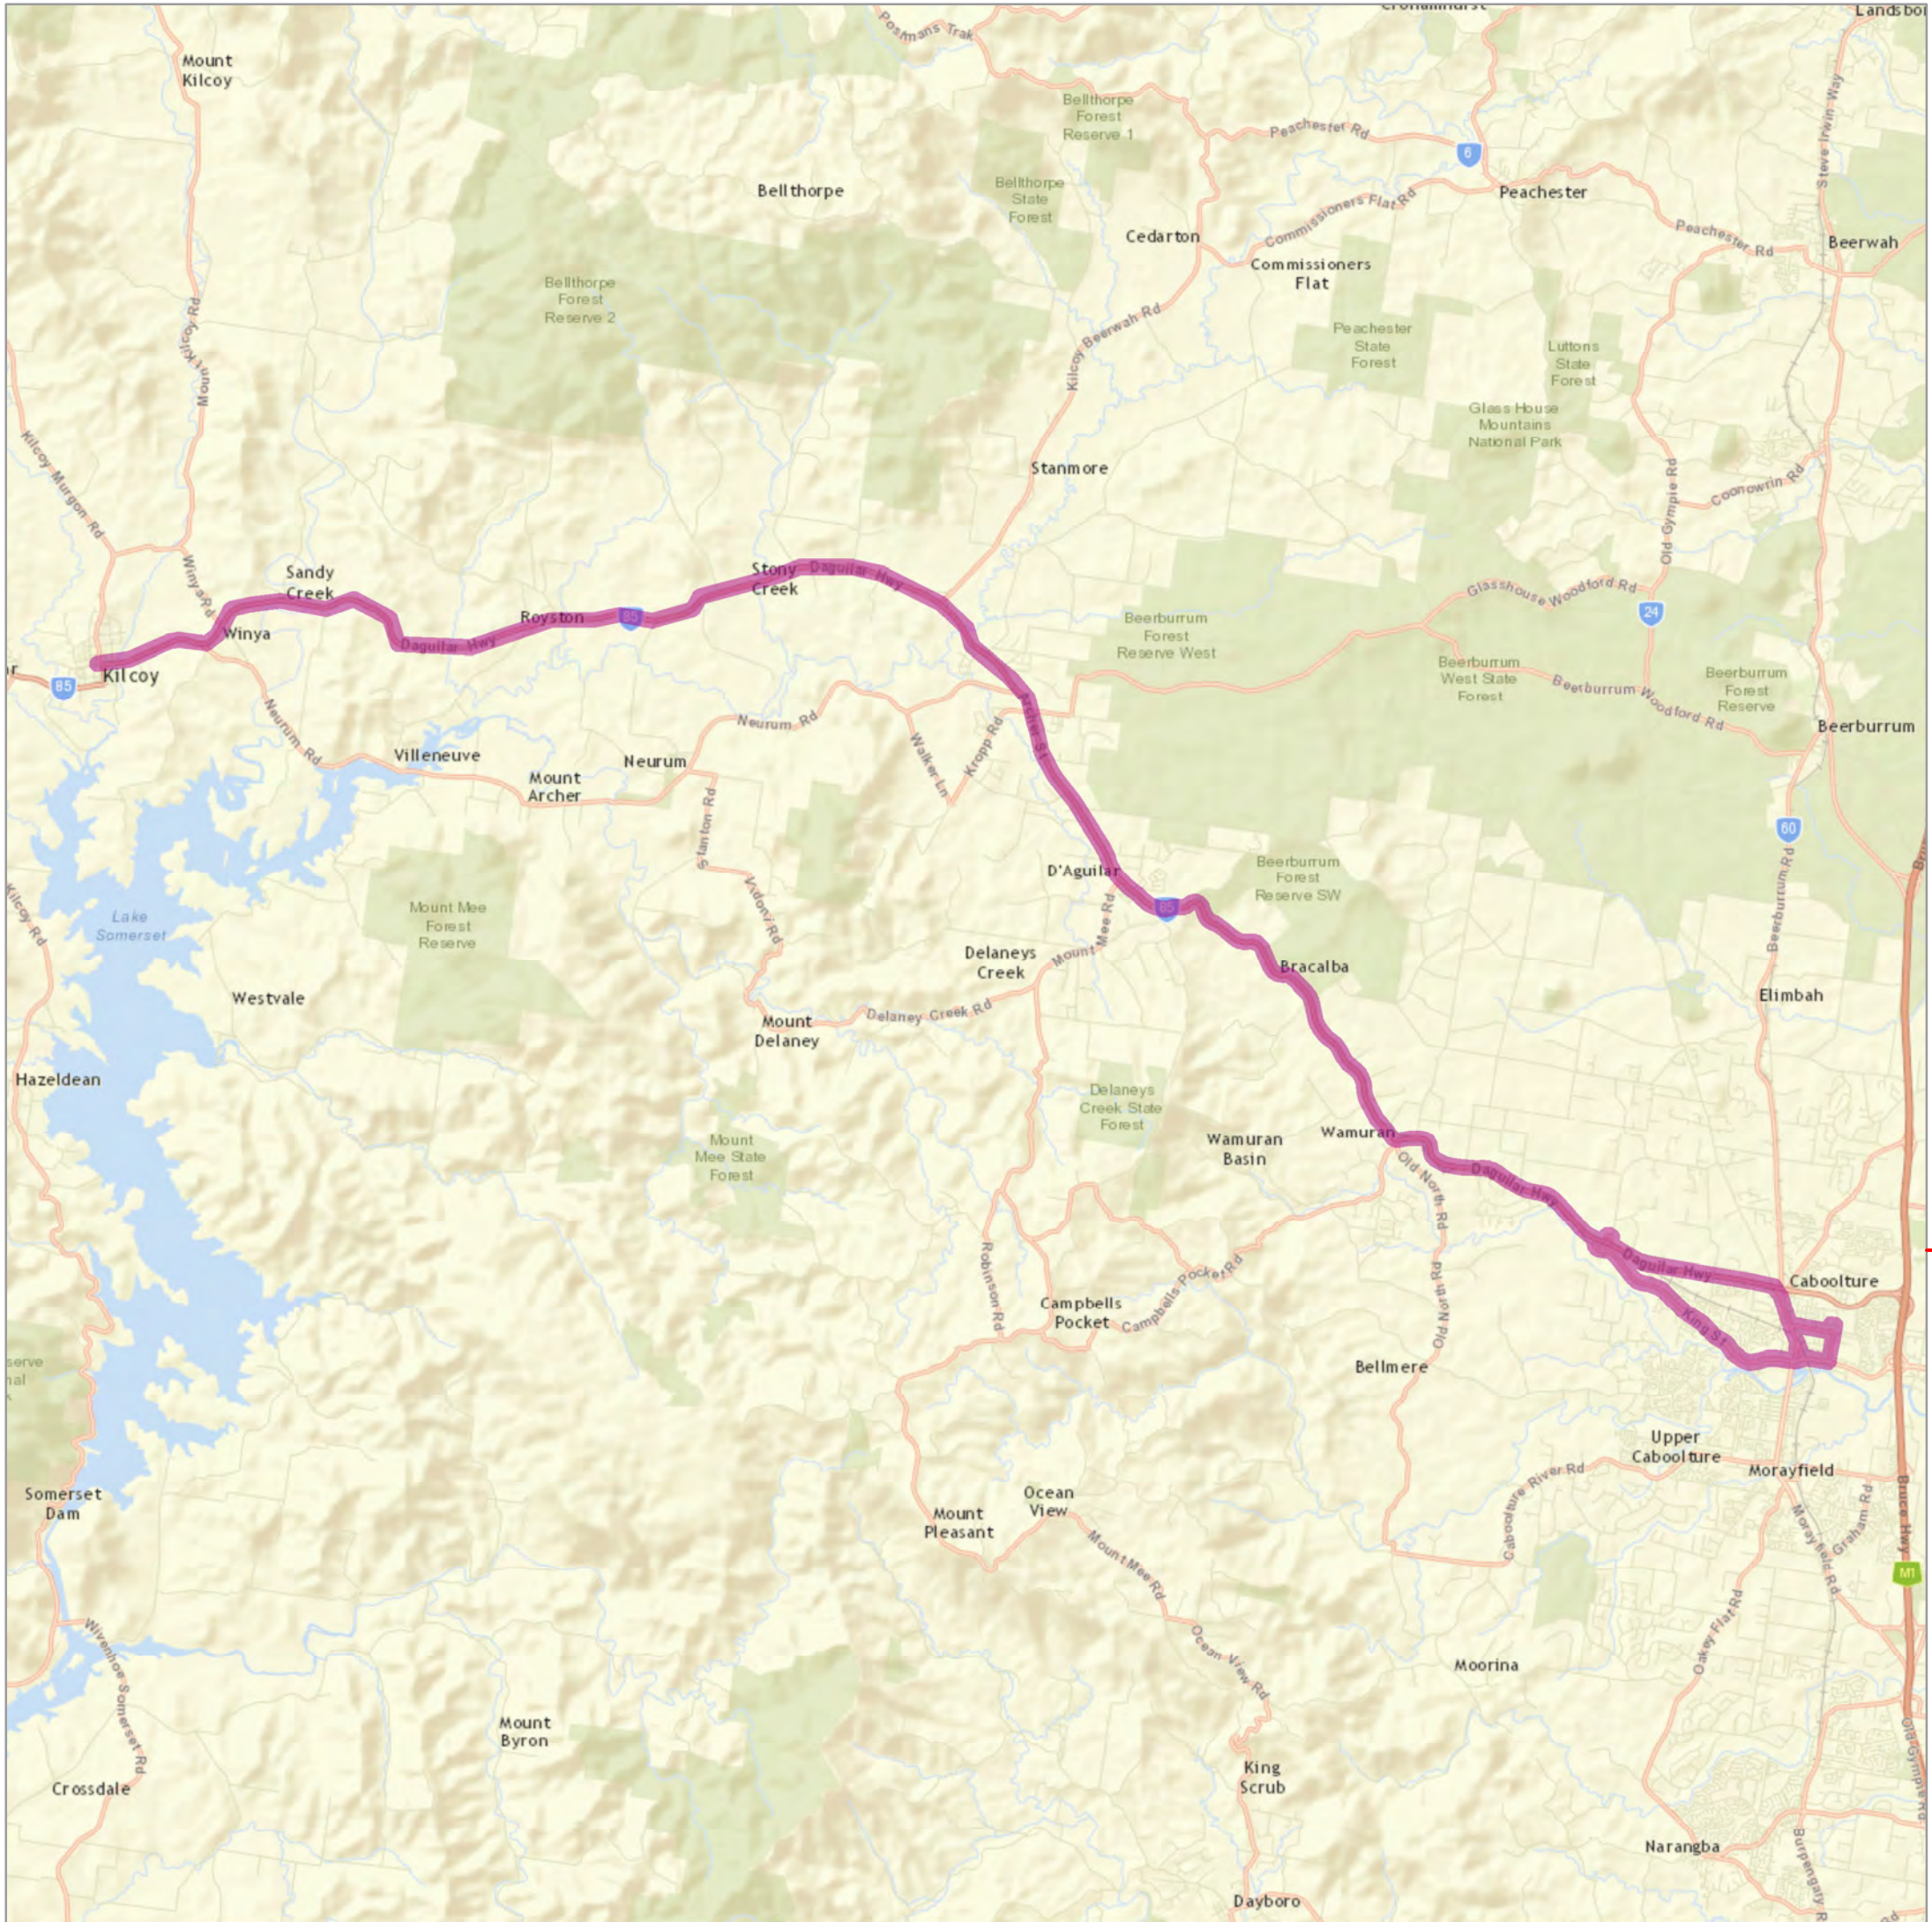

Woodford to Caboolture Service Contract Line of Route