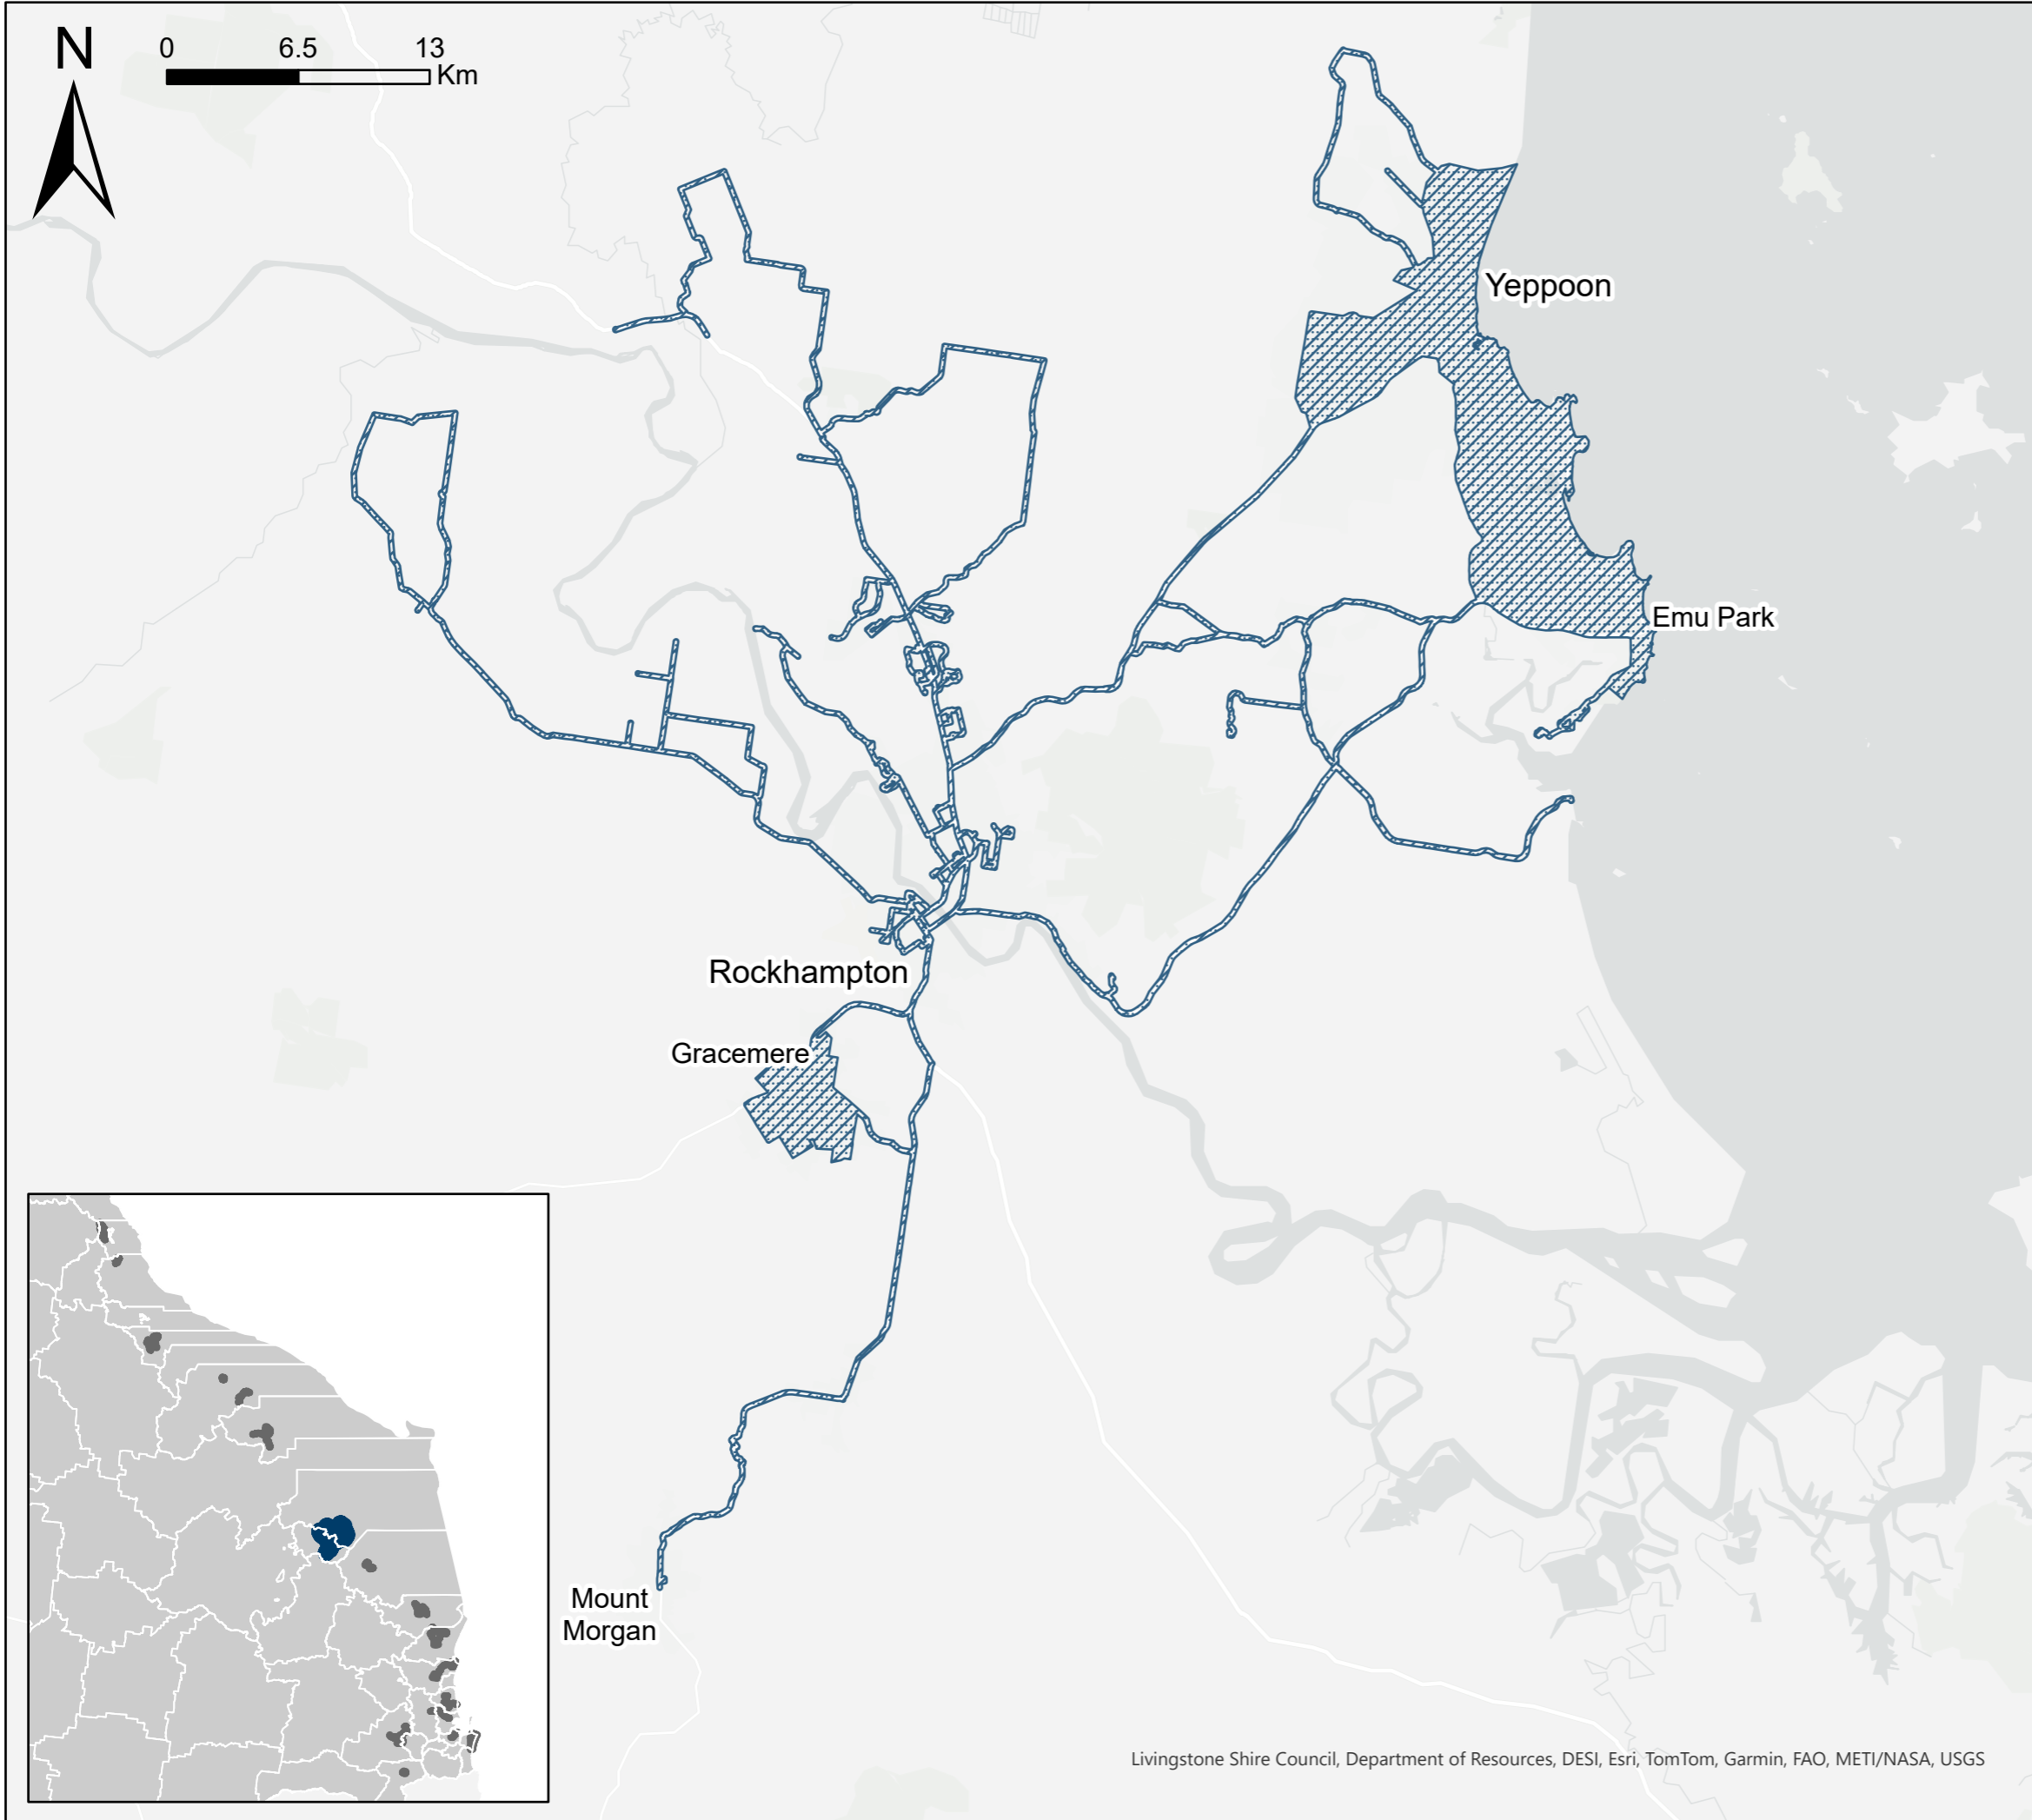

0 6.5 13 Km

# Yeppoon/Emu Park, Yeppoon/Emu Park-Rockhampton, Mount Morgan/Gracemere-Rockhampton Service Contract Area/Routes

 Service Contract Area (current)

**Queensland Government**

© The State of Queensland, 2025