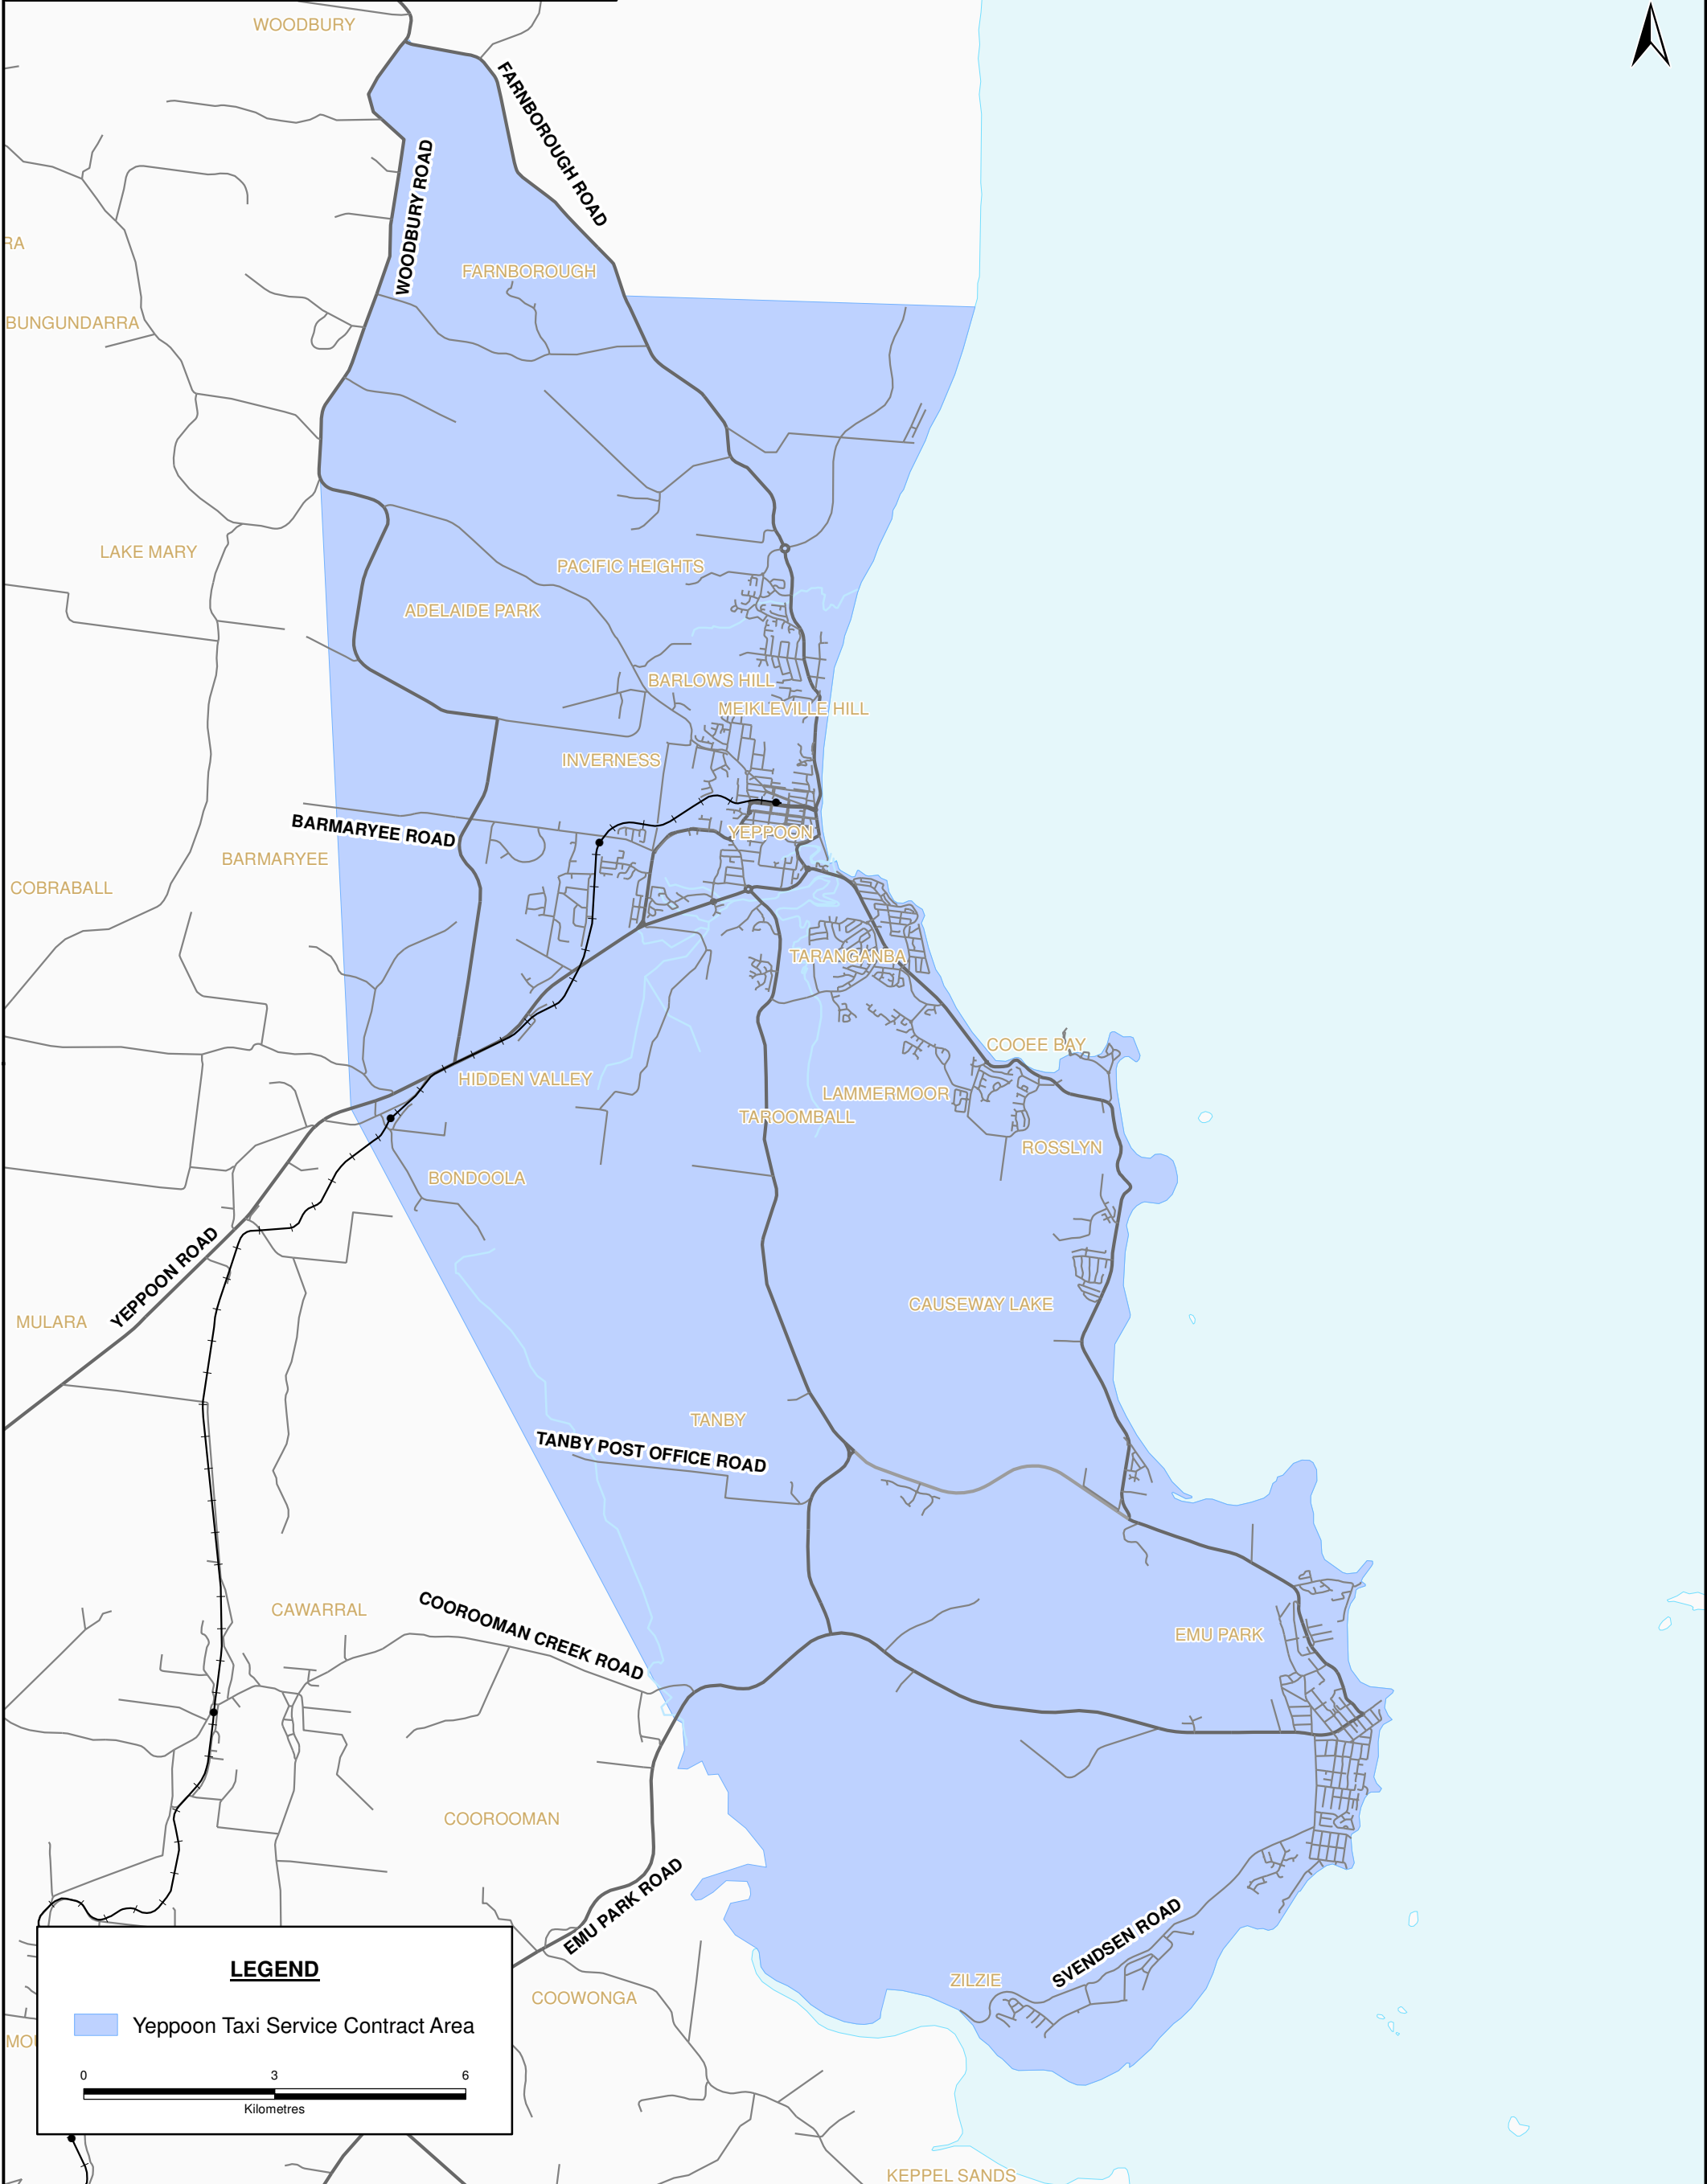

Yeppoon Taxi Service Contract Area

LEGEND

Yeppoon Taxi Service Contract Area

Produced by:
Customer Technology, Business Systems Services
TransLink Division
Department of Transport and Main Roads
email: ptgishelp@tmr.qld.gov.au

DATE	JOB No	DMS No	INITIAL	REV
10/09/13	-	-	JSS	A