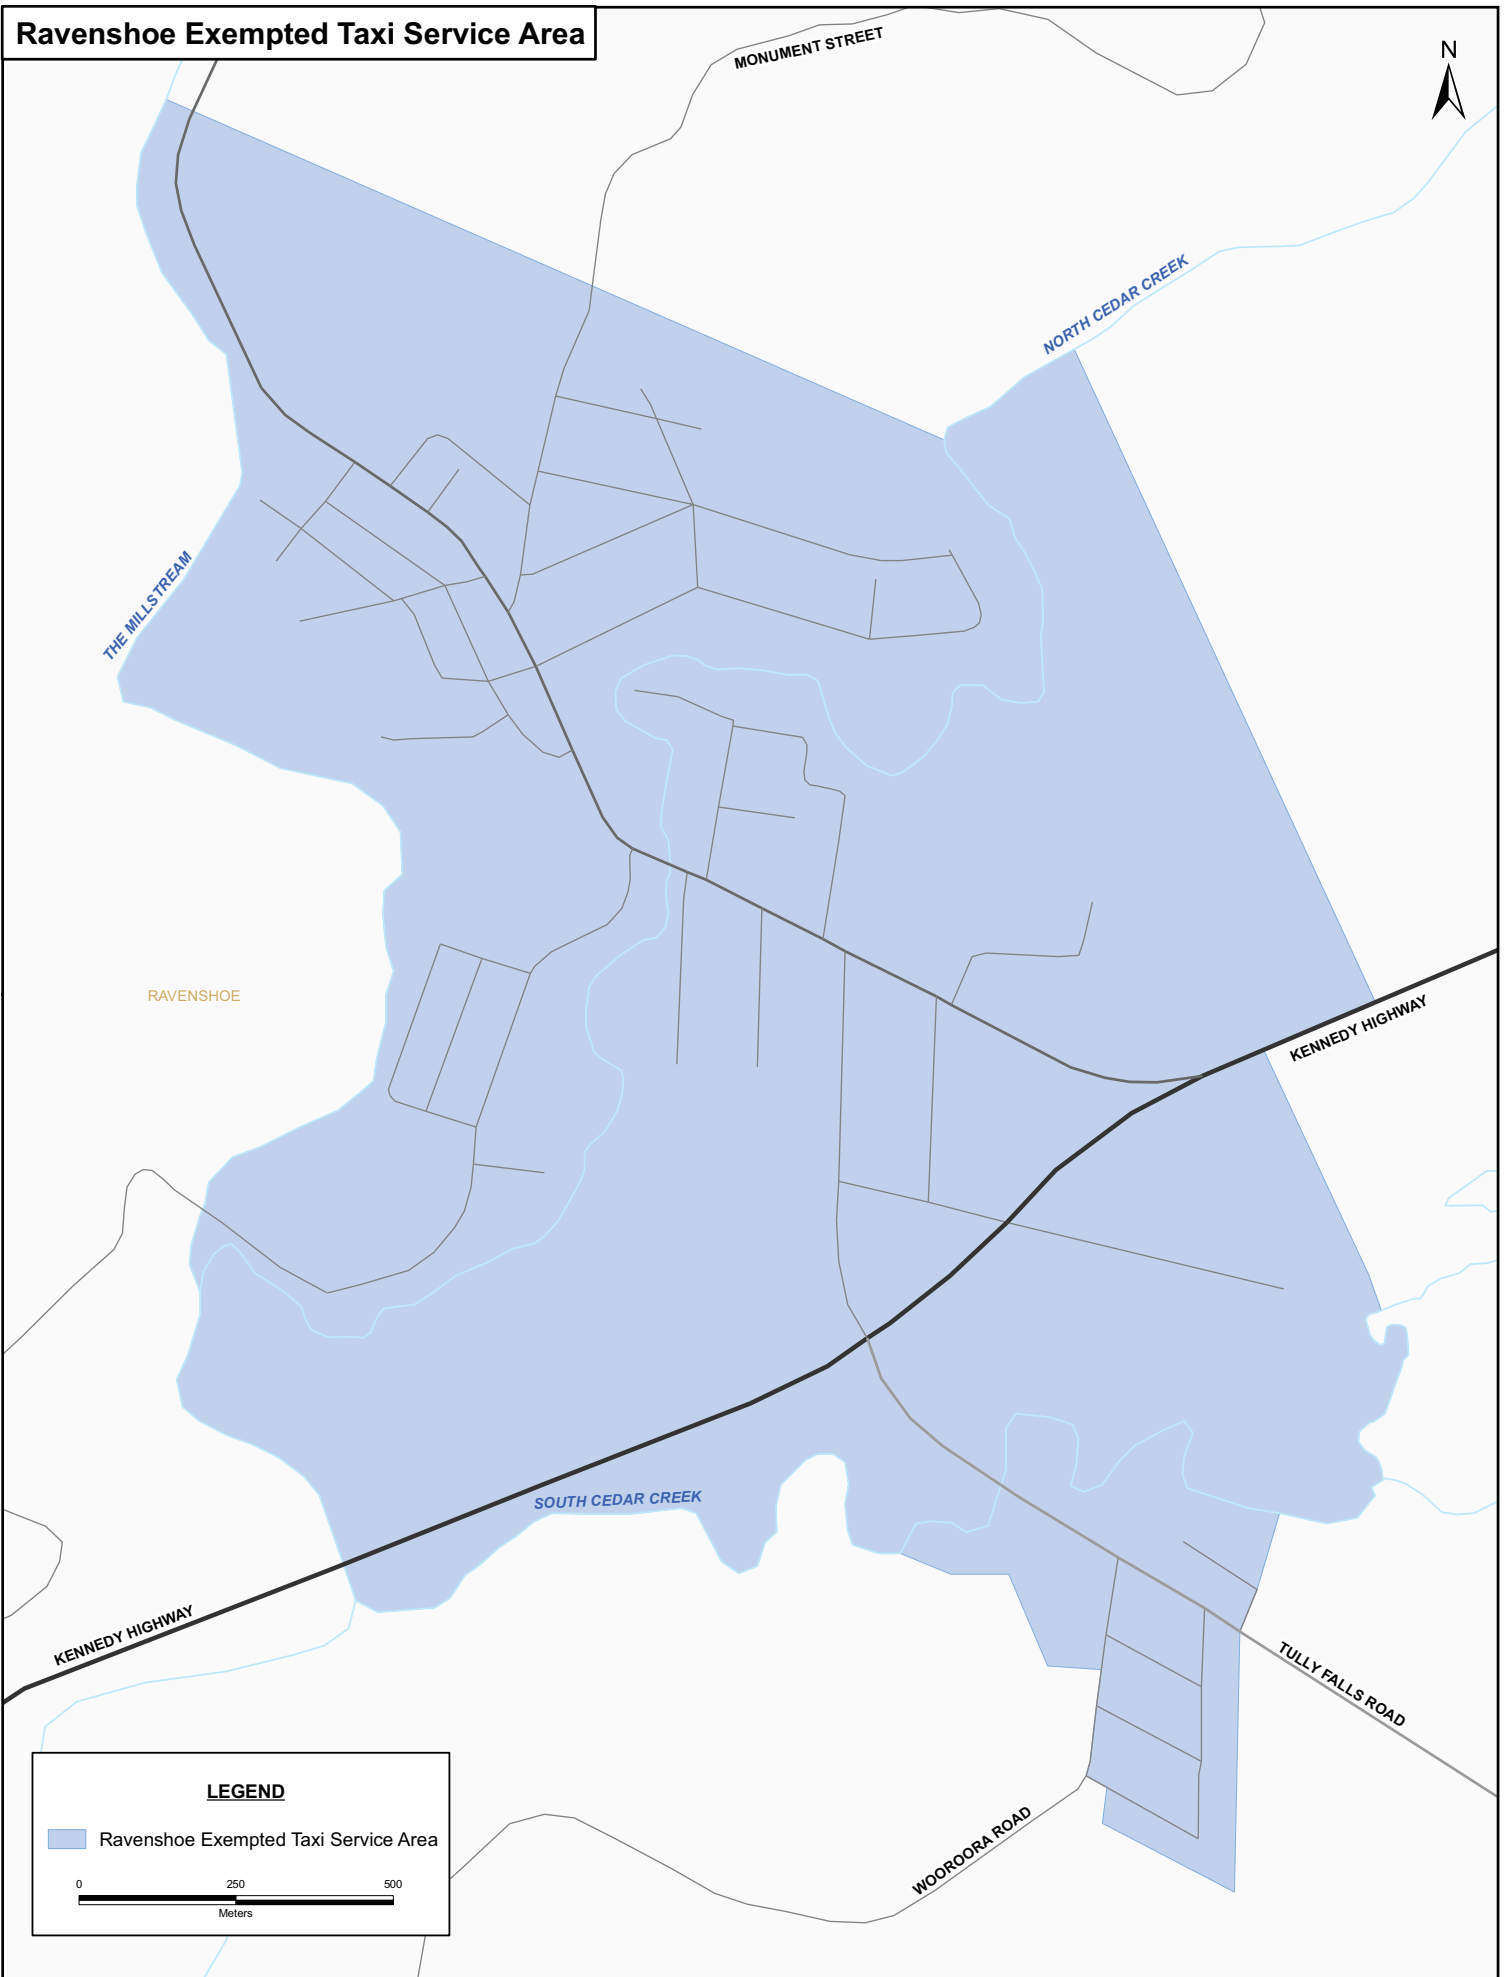

Ravenshoe Exempted Taxi Service Area

LEGEND

Ravenshoe Exempted Taxi Service Area

0 250 500
Meters

Produced by:
Technology and Innovation Unit
Passenger Transport Division
Department of Transport and Main Roads
email: ptgishelp@tmr.qld.gov.au

DATE	JOB No	DMS No	INITIAL	REV
04/07/11	-	-	JAR	A