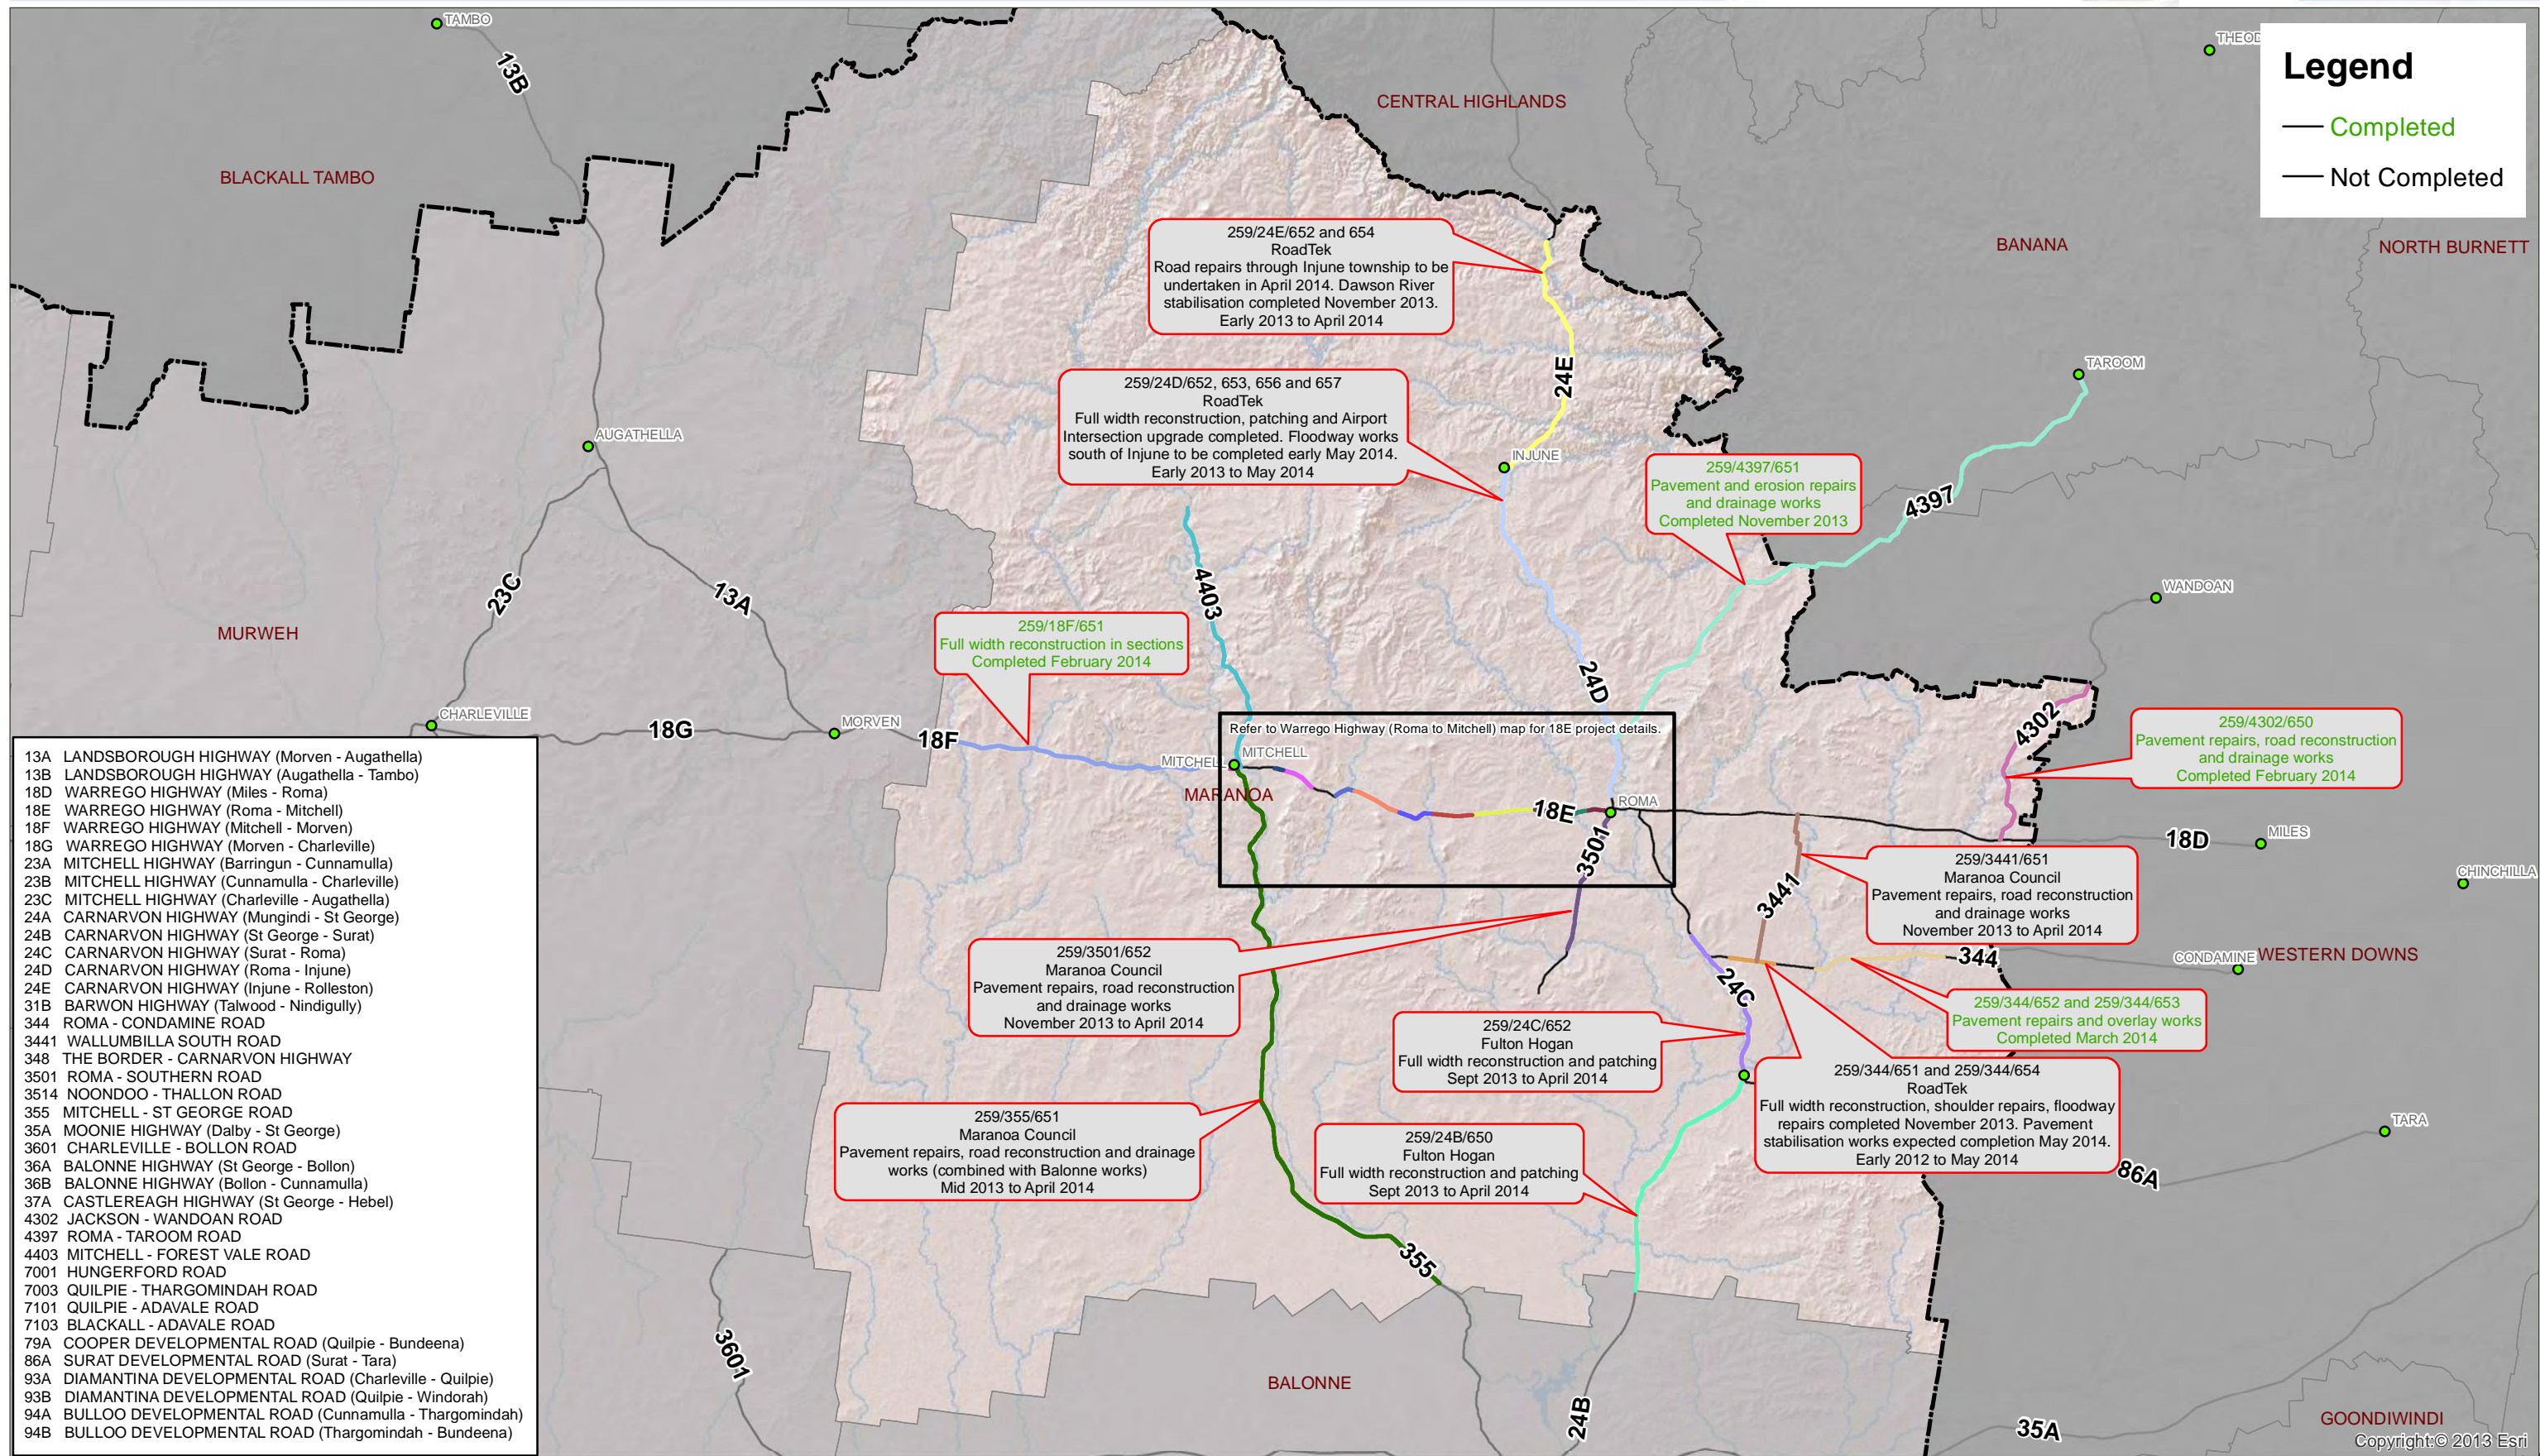

Map by: Aurecon Australia; Zonitara (Aurecon) \laurecon\info\states\AUMKY\Projects\GIS\Projects\217063_TMR_Southwest_NDRRA\Mapping\Package\Works_Maranao_V6.mxd 25/10/2013 12:21

Legend

- Completed
- Not Completed

- 13A LANDBOROUGH HIGHWAY (Morven - Augathella)
- 13B LANDBOROUGH HIGHWAY (Augathella - Tambo)
- 18D WARREGO HIGHWAY (Miles - Roma)
- 18E WARREGO HIGHWAY (Roma - Mitchell)
- 18F WARREGO HIGHWAY (Mitchell - Morven)
- 18G WARREGO HIGHWAY (Morven - Charleville)
- 23A MITCHELL HIGHWAY (Barrington - Cunnamulla)
- 23B MITCHELL HIGHWAY (Cunnamulla - Charleville)
- 23C MITCHELL HIGHWAY (Charleville - Augathella)
- 24A CARNARVON HIGHWAY (Mungindi - St George)
- 24B CARNARVON HIGHWAY (St George - Surat)
- 24C CARNARVON HIGHWAY (Surat - Roma)
- 24D CARNARVON HIGHWAY (Roma - Injune)
- 24E CARNARVON HIGHWAY (Injune - Rolleston)
- 31B BARWON HIGHWAY (Talwood - Nindigully)
- 344 ROMA - CONDAMINE ROAD
- 3441 WALLUMBILLA SOUTH ROAD
- 348 THE BORDER - CARNARVON HIGHWAY
- 3501 ROMA - SOUTHERN ROAD
- 3514 NOONDOO - THALLON ROAD
- 355 MITCHELL - ST GEORGE ROAD
- 35A MOONIE HIGHWAY (Dalby - St George)
- 3601 CHARLEVILLE - BOLLON ROAD
- 36A BALONNE HIGHWAY (St George - Bollon)
- 36B BALONNE HIGHWAY (Bollon - Cunnamulla)
- 37A CASTLEREAGH HIGHWAY (St George - Hebel)
- 4302 JACKSON - WANDOAN ROAD
- 4397 ROMA - TAROOM ROAD
- 4403 MITCHELL - FOREST VALE ROAD
- 7001 HUNGERFORD ROAD
- 7003 QUILPIE - THARGOMINDAH ROAD
- 7101 QUILPIE - ADAVALE ROAD
- 7103 BLACKALL - ADAVALE ROAD
- 79A COOPER DEVELOPMENTAL ROAD (Quilpie - Bundeena)
- 86A SURAT DEVELOPMENTAL ROAD (Surat - Tara)
- 93A DIAMANTINA DEVELOPMENTAL ROAD (Charleville - Quilpie)
- 93B DIAMANTINA DEVELOPMENTAL ROAD (Quilpie - Windorah)
- 94A BULLOO DEVELOPMENTAL ROAD (Cunnamulla - Thargomindah)
- 94B BULLOO DEVELOPMENTAL ROAD (Thargomindah - Bundeena)

Project values and construction timeframes are subject to change.

Job No: 217063-001
Coordinate system: GCS GDA 1994

South West Transport Network Reconstruction Program

Future Works in Maranoa Shire