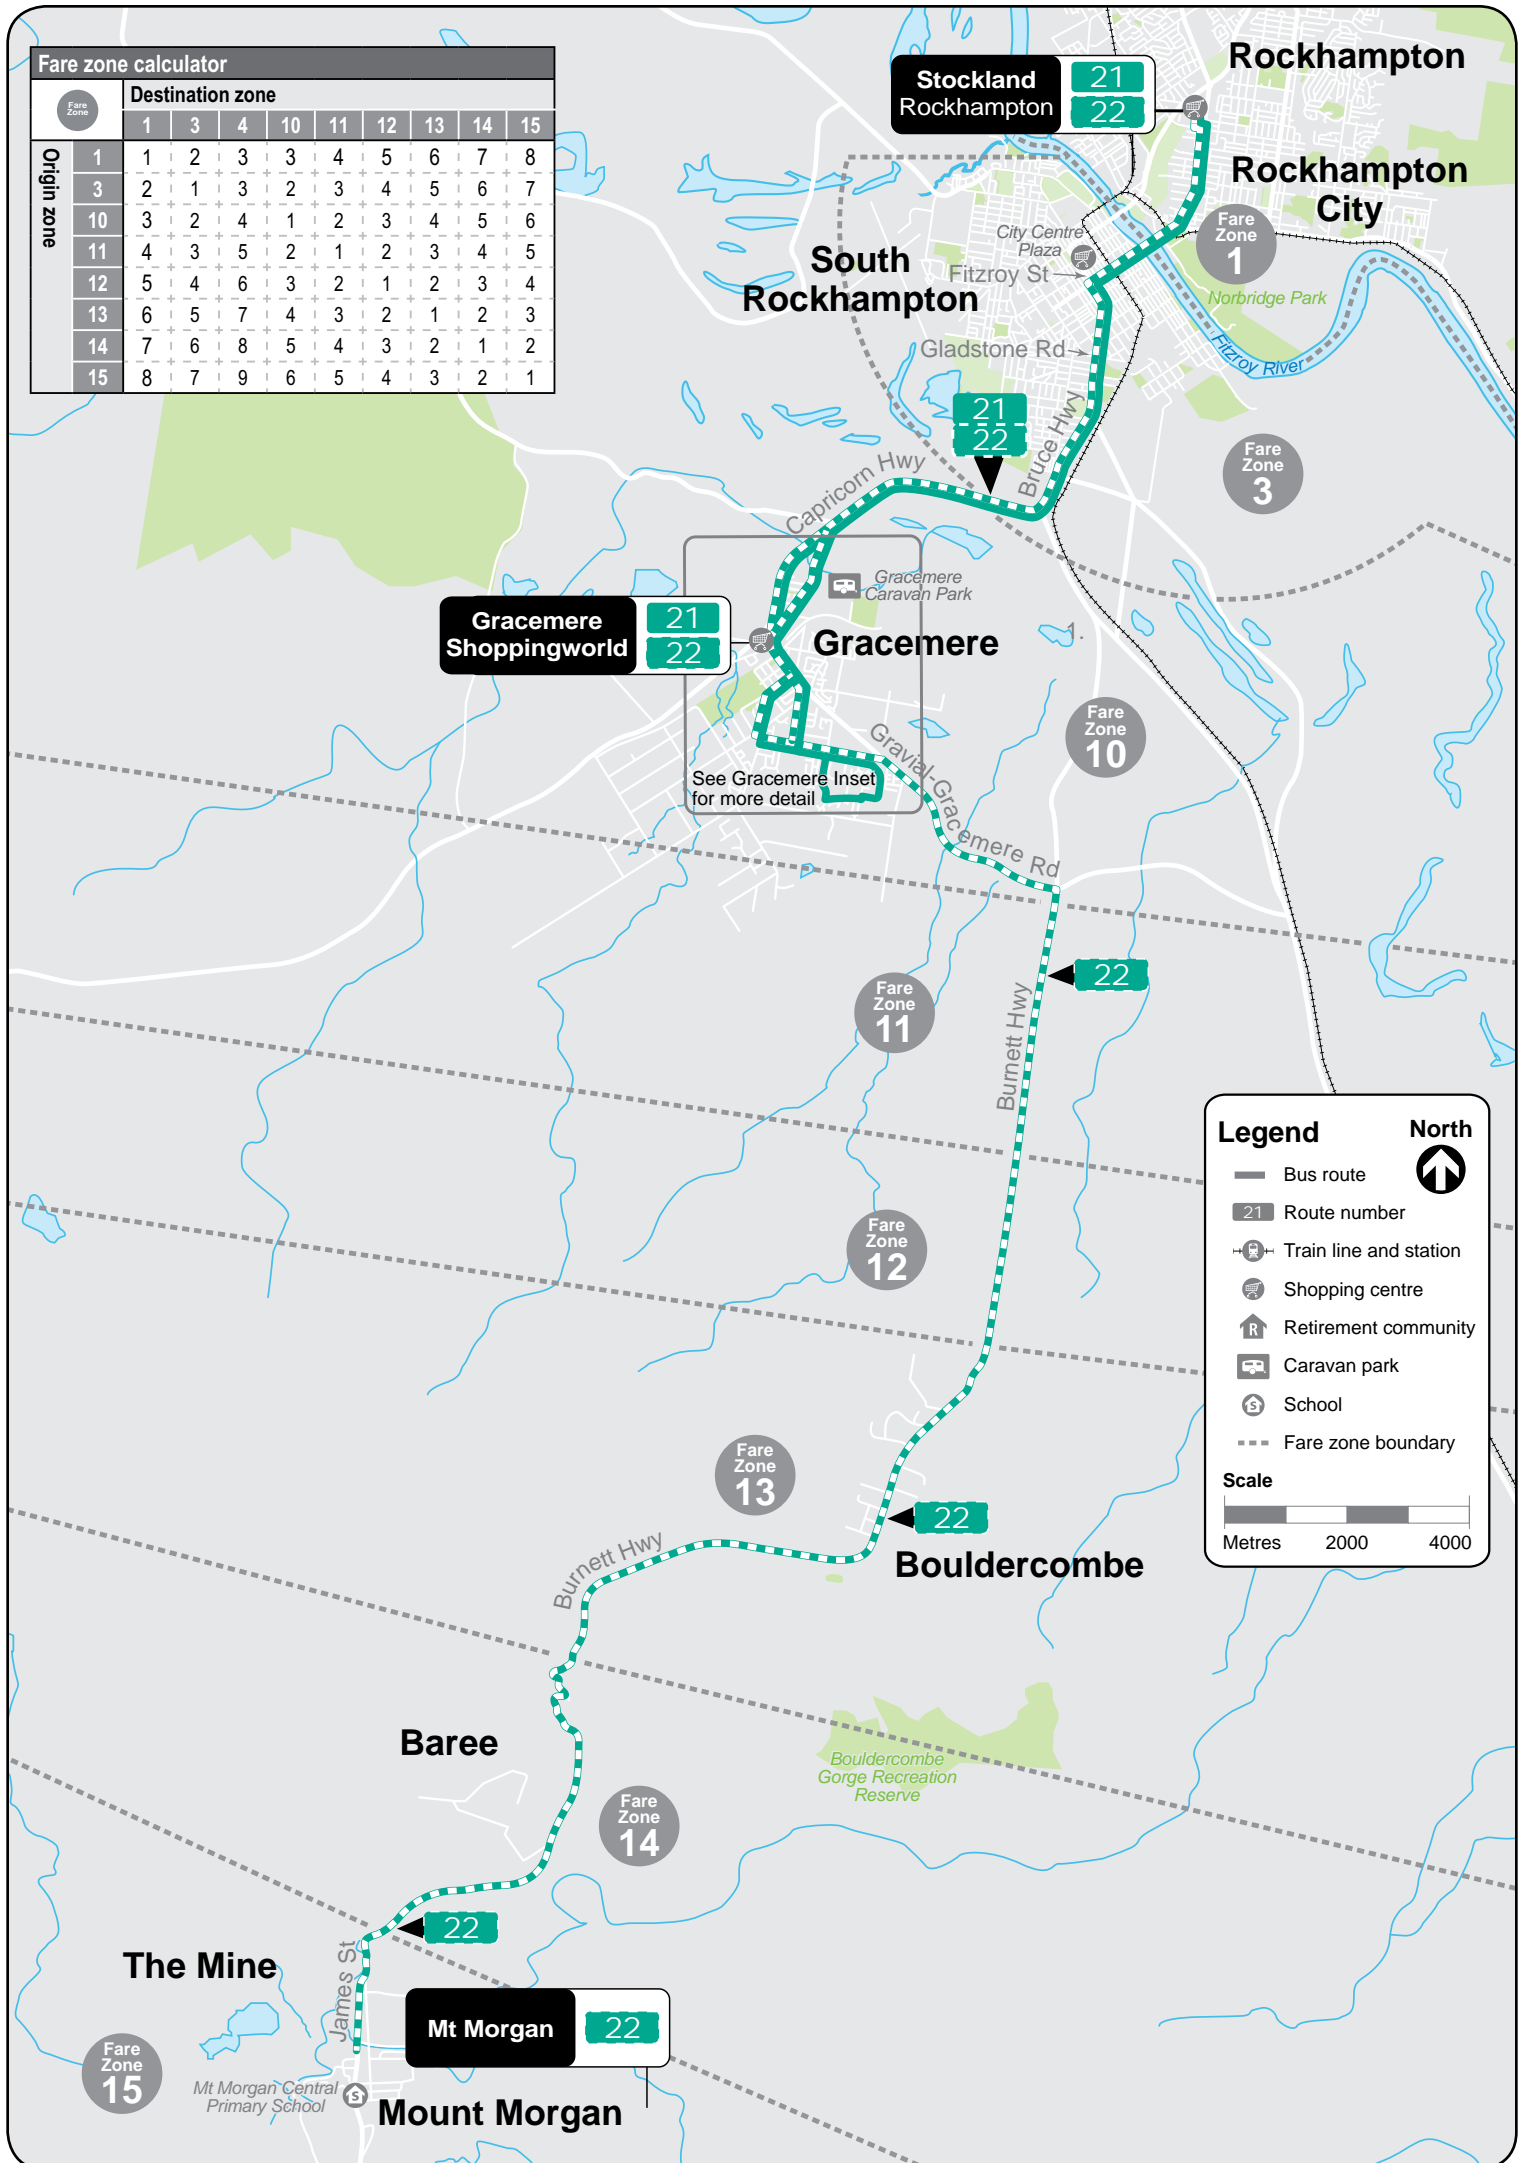

Fare zone calculator		Destination zone																	
Fare Zone	Origin zone	1	3	4	10	11	12	13	14	15	1	3	4	10	11	12	13	14	15
	1	1	2	3	3	4	5	6	7	8									
	3	2	1	3	2	3	4	5	6	7									
	10	3	2	4	1	2	3	4	5	6									
	11	4	3	5	2	1	2	3	4	5									
	12	5	4	6	3	2	1	2	3	4									
	13	6	5	7	4	3	2	1	2	3									
	14	7	6	8	5	4	3	2	1	2									
	15	8	7	9	6	5	4	3	2	1									

Legend North

- Bus route
- 21 Route number
- Train line and station
- Shopping centre
- Retirement community
- Caravan park
- School
- Fare zone boundary

Scale

Metres 2000 4000