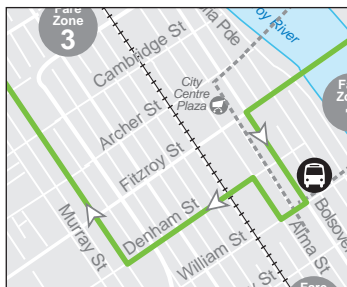

Route
403

**Central Queensland University (CQU)
to West Rockhampton via city centre**
servicing CQU, Park Avenue, city centre, Base Hospital and Wandal

	Monday to Friday								Saturday		
	am	am	am	am	pm	pm	pm	pm	am	am	pm
Central Queensland University	8.28	9.58	11.58	1.58	3.28	4.28
Glenmore State School (McLaughlin St)	8.32	10.02	12.02	2.02	3.32	4.32	8.00	10.10	12.20
Emmas College (Main St)	8.36	10.06	12.06	2.06	3.36	4.36	8.04	10.14	12.24
Stockland Rockhampton	8.43	10.13	12.13	2.13	3.43	4.43	8.11	10.21	12.31
City centre (Bolsover St)	8.53	10.23	12.23	2.23	3.53	4.53	8.21	10.31	12.39
Rockhampton Base Hospital	8.59	10.29	12.29	2.29	3.59	4.59	8.27	10.37
Allenstown State School	8.00	3.05
Crescent Lagoon State School	8.09	3.14
West Rockhampton (Hunter Street)	8.10	9.00	10.30	12.30	2.30	3.15	4.00	5.00	8.28	10.38
Rockhampton State High	8.16	9.06	10.36	12.36	2.36	3.21	4.06	5.06	8.34	10.44

	Monday to Friday								Saturday		
	am	am	am	pm	pm	pm	pm	pm	am	am	pm
Rockhampton State High	8.16	9.06	10.36	12.36	2.36	3.21	4.06	5.06	8.34	10.44
City centre (Denham St)	8.25	9.15	10.45	12.45	2.45	3.30	4.15	5.15	8.43	10.53	12.40
Stockland Rockhampton	8.35	9.25	10.55	12.55	2.55	3.40	4.25	5.25	8.53	11.03	12.50
Emmas College (Main St)	8.40	9.30	11.00	1.00	3.00	3.45	4.30	5.30	8.58	11.08	12.55
Glenmore State School (McLaughlin St)	8.45	9.35	11.05	1.05	3.05	3.50	4.35	5.35	9.03	11.13	1.00
Central Queensland University	8.49	9.39	11.09	1.09	3.09	3.54	4.39	5.39