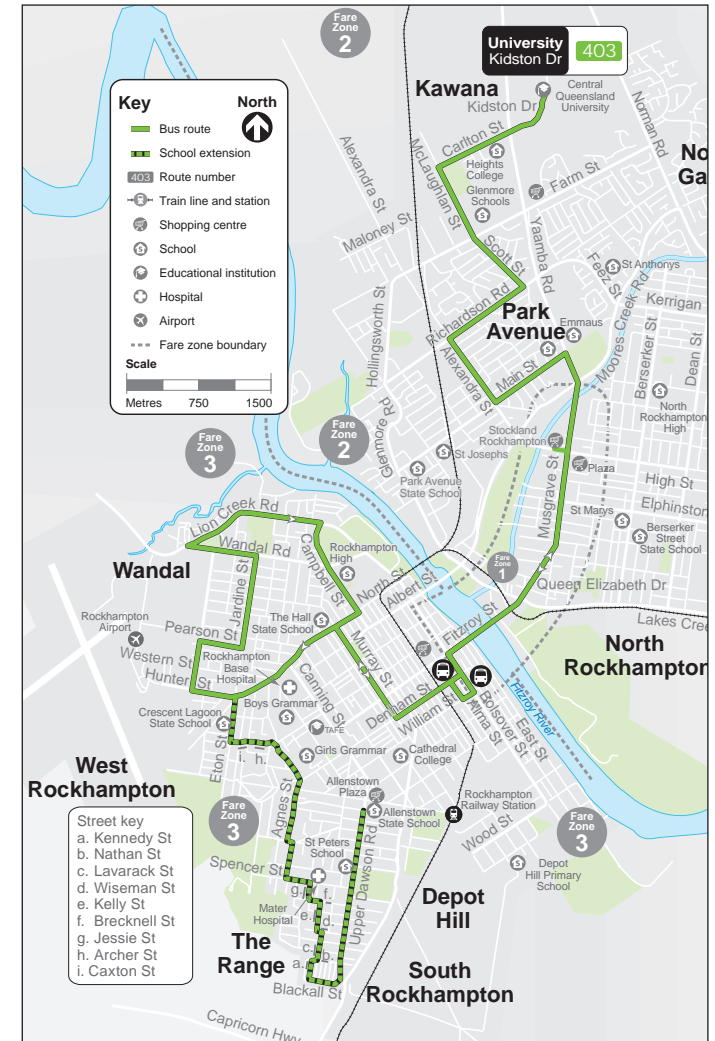

Route
403

**Central Queensland University (CQU)
to West Rockhampton via city centre**
servicing CQU, Park Avenue, city centre, Base Hospital and Wandal

	Monday to Friday								Saturday		
	am	am	am	am	pm	pm	pm	pm	am	am	pm
Central Queensland University	8.28	9.58	11.58	1.58	3.28	4.28
Glenmore State School (McLaughlin St)	8.32	10.02	12.02	2.02	3.32	4.32	8.00	10.10	12.20
Emmas College (Main St)	8.36	10.06	12.06	2.06	3.36	4.36	8.04	10.14	12.24
Stockland Rockhampton	8.43	10.13	12.13	2.13	3.43	4.43	8.11	10.21	12.31
City centre (Bolsover St)	8.53	10.23	12.23	2.23	3.53	4.53	8.21	10.31	12.39
Rockhampton Base Hospital	8.59	10.29	12.29	2.29	3.59	4.59	8.27	10.37
Allenstown State School	8.00	3.05
Crescent Lagoon State School	8.09	3.14
West Rockhampton (Hunter Street)	8.10	9.00	10.30	12.30	2.30	3.15	4.00	5.00	8.28	10.38
Rockhampton State High	8.16	9.06	10.36	12.36	2.36	3.21	4.06	5.06	8.34	10.44

	Monday to Friday								Saturday		
	am	am	am	pm	pm	pm	pm	pm	am	am	pm
Rockhampton State High	8.16	9.06	10.36	12.36	2.36	3.21	4.06	5.06	8.34	10.44
City centre (Denham St)	8.25	9.15	10.45	12.45	2.45	3.30	4.15	5.15	8.43	10.53	12.40
Stockland Rockhampton	8.35	9.25	10.55	12.55	2.55	3.40	4.25	5.25	8.53	11.03	12.50
Emmas College (Main St)	8.40	9.30	11.00	1.00	3.00	3.45	4.30	5.30	8.58	11.08	12.55
Glenmore State School (McLaughlin St)	8.45	9.35	11.05	1.05	3.05	3.50	4.35	5.35	9.03	11.13	1.00
Central Queensland University	8.49	9.39	11.09	1.09	3.09	3.54	4.39	5.39