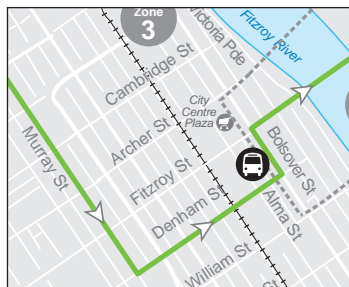

Route
403

**Central Queensland University (CQU)
to West Rockhampton via city centre**
servicing CQU, Park Avenue, city centre, Base Hospital and Wandal

	Monday to Friday								Saturday		
	am	am	am	am	pm	pm	pm	pm	am	am	pm
Central Queensland University	8.28	9.58	11.58	1.58	3.28	4.28
Glenmore State School (McLaughlin St)	8.32	10.02	12.02	2.02	3.32	4.32	8.00	10.10	12.20
Emmas College (Main St)	8.36	10.06	12.06	2.06	3.36	4.36	8.04	10.14	12.24
Stockland Rockhampton	8.43	10.13	12.13	2.13	3.43	4.43	8.11	10.21	12.31
City centre (Bolsover St)	8.53	10.23	12.23	2.23	3.53	4.53	8.21	10.31	12.39
Rockhampton Base Hospital	8.59	10.29	12.29	2.29	3.59	4.59	8.27	10.37
Allenstown State School	8.00	3.05
Crescent Lagoon State School	8.09	3.14
West Rockhampton (Hunter Street)	8.10	9.00	10.30	12.30	2.30	3.15	4.00	5.00	8.28	10.38
Rockhampton State High	8.16	9.06	10.36	12.36	2.36	3.21	4.06	5.06	8.34	10.44

	Monday to Friday								Saturday		
	am	am	am	pm	pm	pm	pm	pm	am	am	pm
Rockhampton State High	8.16	9.06	10.36	12.36	2.36	3.21	4.06	5.06	8.34	10.44
City centre (Denham St)	8.25	9.15	10.45	12.45	2.45	3.30	4.15	5.15	8.43	10.53	12.40
Stockland Rockhampton	8.35	9.25	10.55	12.55	2.55	3.40	4.25	5.25	8.53	11.03	12.50
Emmas College (Main St)	8.40	9.30	11.00	1.00	3.00	3.45	4.30	5.30	8.58	11.08	12.55
Glenmore State School (McLaughlin St)	8.45	9.35	11.05	1.05	3.05	3.50	4.35	5.35	9.03	11.13	1.00
Central Queensland University	8.49	9.39	11.09	1.09	3.09	3.54	4.39	5.39