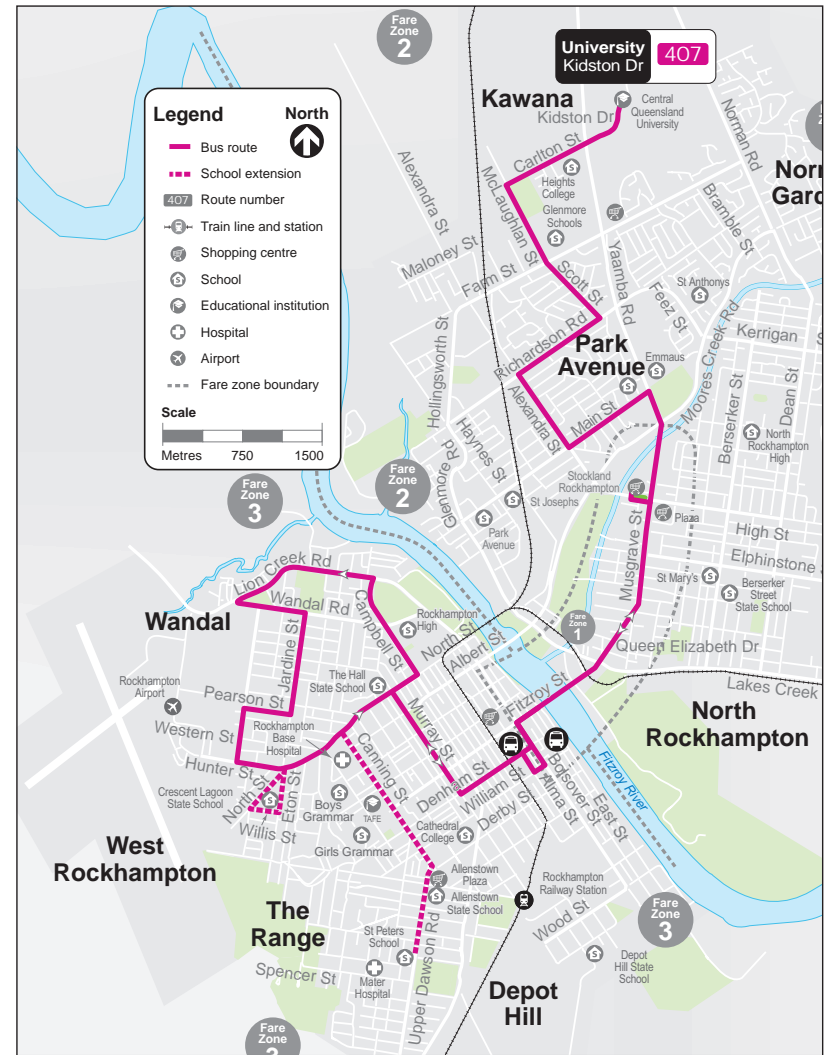

# Route 407

## West Rockhampton to CQU via city centre servicing CQU, Hospital, Park Avenue and Wandal

	Monday to Friday								Saturday	
	am	am	am	am	am	pm	pm	pm	am	am
Central Queensland University	.....	.....	7.58	8.58	10.58	12.58	2.58	4.58	.....	.....
Glenmore State School (McLaughlin St)	6.41	7.16	8.02	9.02	11.02	1.02	3.02	5.02	9.05	11.15
Emmaus College (Main St)	6.45	7.20	8.06	9.06	11.06	1.06	3.06	5.06	9.09	11.19
Stockland Rockhampton	6.52	7.27	8.13	9.13	11.13	1.13	3.13	5.13	9.16	11.26
City centre (Bolsover St)	7.02	7.37	8.23	9.23	11.23	1.23	3.23	5.23	9.26	11.36
Rockhampton State High	7.07	7.42	8.28	9.28	11.28	1.28	3.28	5.28	9.31	11.41
West Rockhampton (Hunter Street)	7.13	7.48	8.34	9.34	11.34	1.34	3.34	5.34	9.37	11.47
Crescent Lagoon State School	.....	7.50	.....	.....	.....	.....	.....	.....	.....	.....
Rockhampton Base Hospital	7.15	7.51	8.36	9.36	11.36	1.36	3.36	5.36	9.39	11.49
Allenstown State School	.....	7.56	.....	.....	.....	.....	.....	.....	.....	.....

	Monday to Friday								Saturday	
	am	am	am	am	am	pm	pm	pm	am	am
Rockhampton Base Hospital	7.15	.....	8.36	9.36	11.36	1.36	3.36	5.36	9.39	11.49
City centre (Denham St)	7.24	.....	8.45	9.45	11.45	1.45	3.45	5.45	9.48	11.58
Stockland Rockhampton	7.34	.....	8.55	9.55	11.55	1.55	3.55	5.55	9.58	12.08
Emmaus College (Main St)	7.40	.....	9.00	10.00	12.00	2.00	4.00	6.00	10.03	12.13
Glenmore State School (McLaughlin St)	7.45	.....	9.05	10.05	12.05	2.05	4.05	6.05	10.08	12.18
Central Queensland University	7.49	.....	9.09	10.09	12.09	2.09	4.09	6.09	.....	.....