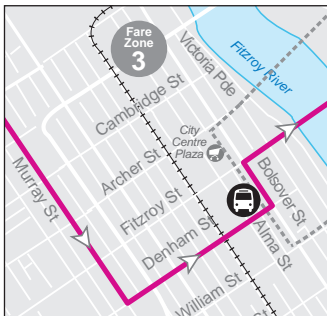

# Route 407

## West Rockhampton to CQU via city centre servicing CQU, Hospital, Park Avenue and Wandal

	Monday to Friday								Saturday	
	am	am	am	am	am	pm	pm	pm	am	am
Central Queensland University	.....	.....	7.58	8.58	10.58	12.58	2.58	4.58	.....	.....
Glenmore State School (McLaughlin St)	6.41	7.16	8.02	9.02	11.02	1.02	3.02	5.02	9.05	11.15
Emmaus College (Main St)	6.45	7.20	8.06	9.06	11.06	1.06	3.06	5.06	9.09	11.19
Stockland Rockhampton	6.52	7.27	8.13	9.13	11.13	1.13	3.13	5.13	9.16	11.26
City centre (Bolsover St)	7.02	7.37	8.23	9.23	11.23	1.23	3.23	5.23	9.26	11.36
Rockhampton State High	7.07	7.42	8.28	9.28	11.28	1.28	3.28	5.28	9.31	11.41
West Rockhampton (Hunter Street)	7.13	7.48	8.34	9.34	11.34	1.34	3.34	5.34	9.37	11.47
Crescent Lagoon State School	.....	7.50	.....	.....	.....	.....	.....	.....	.....	.....
Rockhampton Base Hospital	7.15	7.51	8.36	9.36	11.36	1.36	3.36	5.36	9.39	11.49
Allenstown State School	.....	7.56	.....	.....	.....	.....	.....	.....	.....	.....

	Monday to Friday								Saturday	
	am	am	am	am	am	pm	pm	pm	am	am
Rockhampton Base Hospital	7.15	.....	8.36	9.36	11.36	1.36	3.36	5.36	9.39	11.49
City centre (Denham St)	7.24	.....	8.45	9.45	11.45	1.45	3.45	5.45	9.48	11.58
Stockland Rockhampton	7.34	.....	8.55	9.55	11.55	1.55	3.55	5.55	9.58	12.08
Emmaus College (Main St)	7.40	.....	9.00	10.00	12.00	2.00	4.00	6.00	10.03	12.13
Glenmore State School (McLaughlin St)	7.45	.....	9.05	10.05	12.05	2.05	4.05	6.05	10.08	12.18
Central Queensland University	7.49	.....	9.09	10.09	12.09	2.09	4.09	6.09	.....	.....