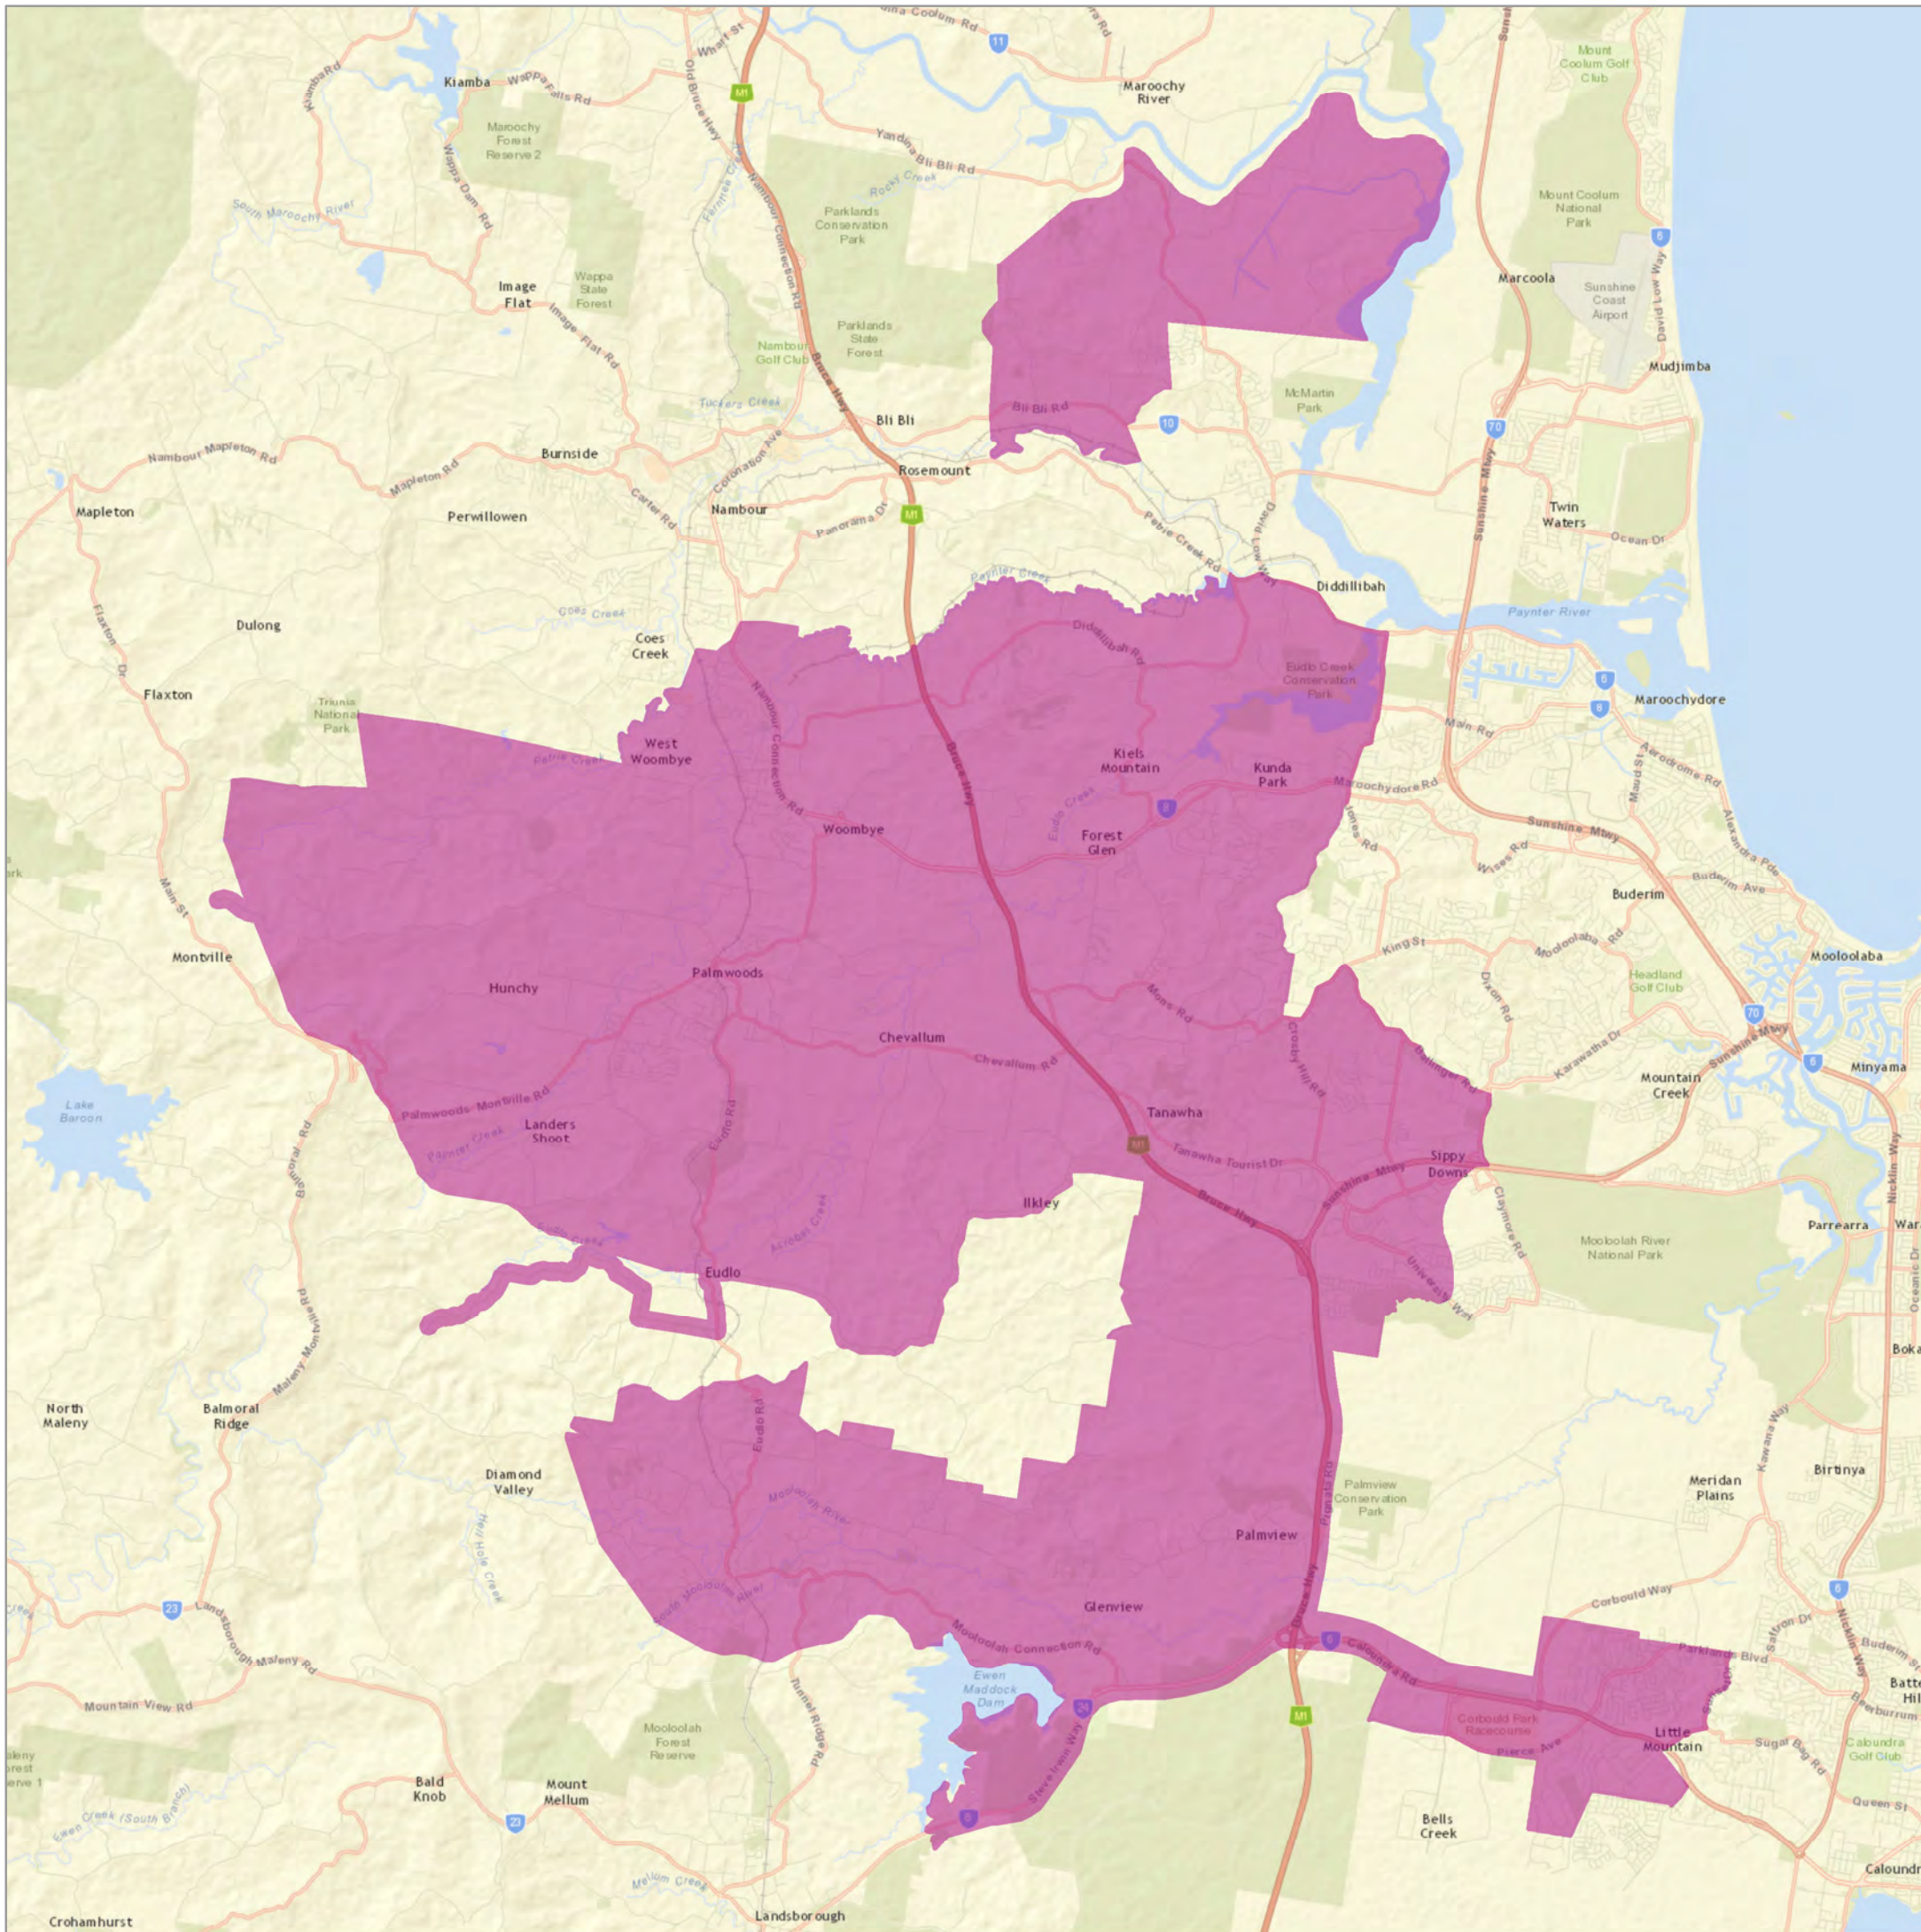

Sunshine Coast Service Contract Area No 2