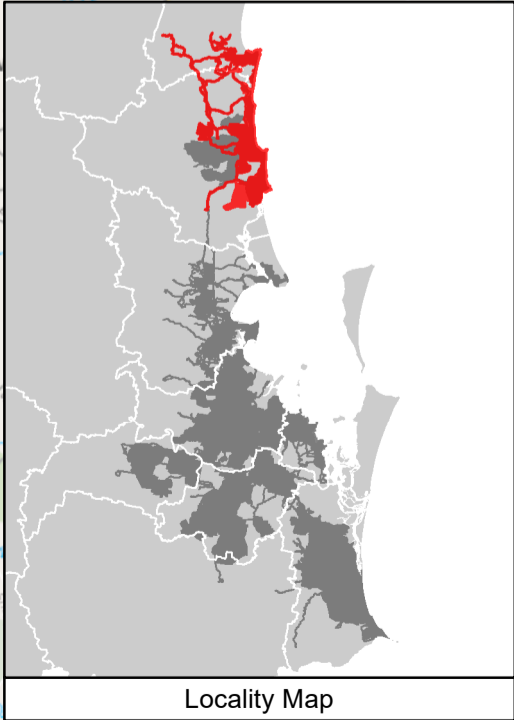

© State of Queensland (Department of Natural Resources, Mines and Energy) 2020