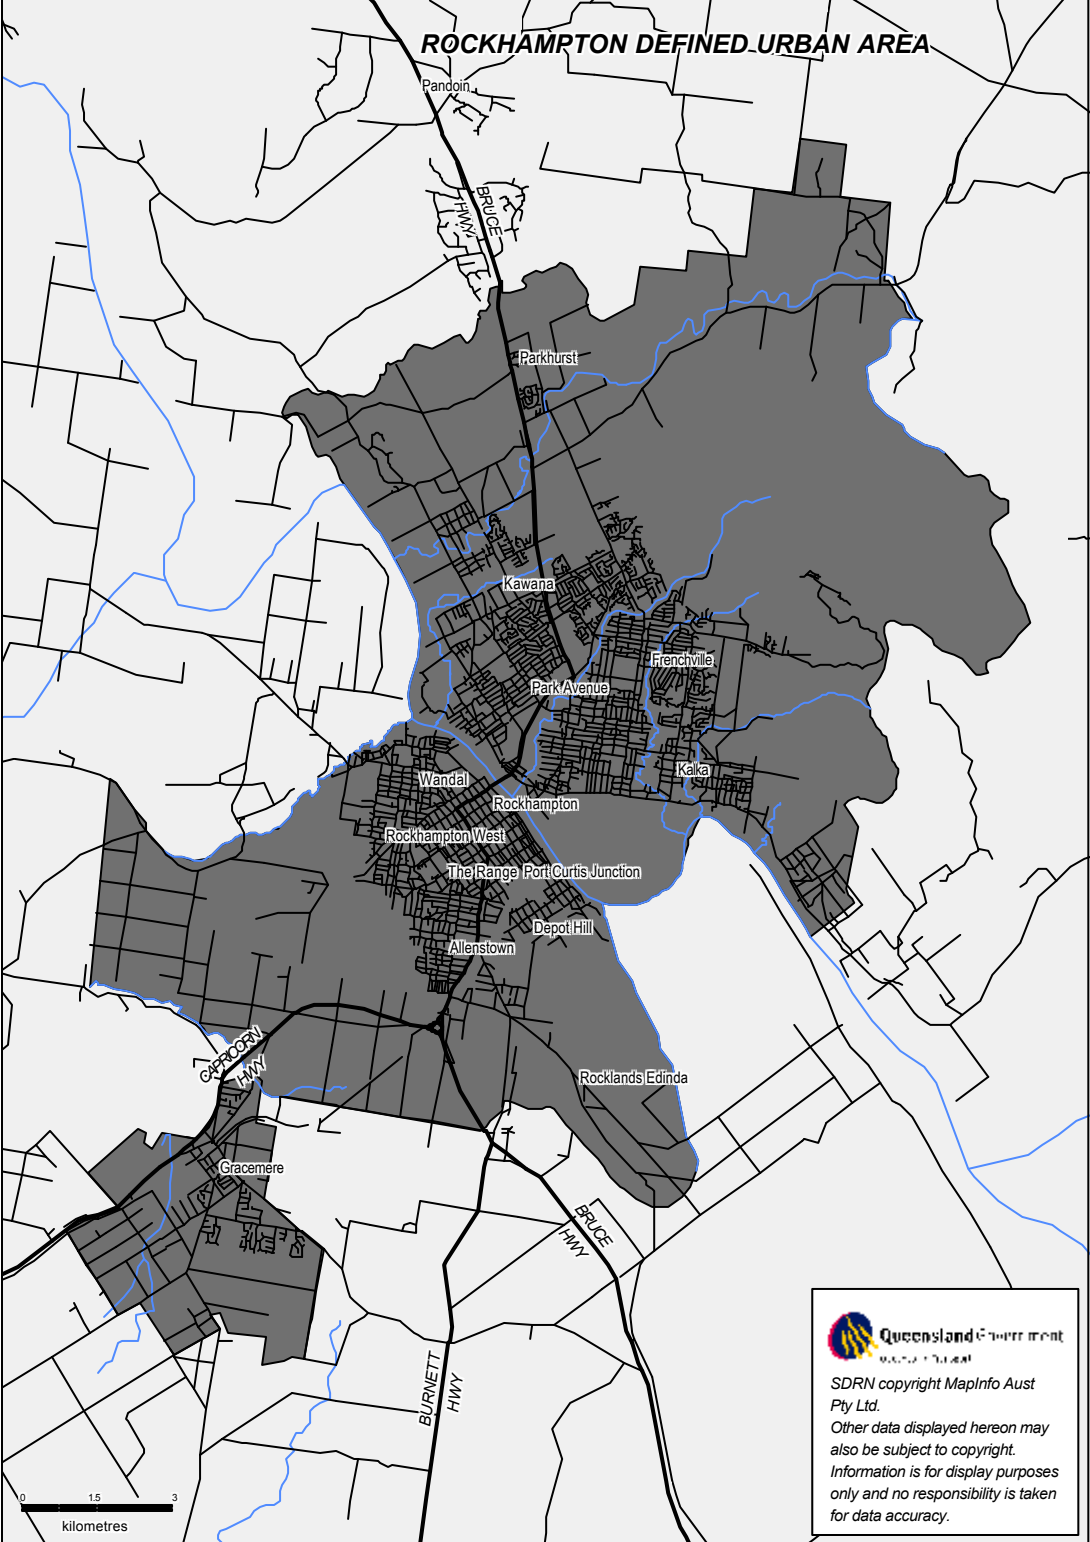

# ROCKHAMPTON DEFINED URBAN AREA

**Queensland Government**  
STATE OF QUEENSLAND

*SDRN copyright MapInfo Aust Pty Ltd.  
Other data displayed hereon may also be subject to copyright.  
Information is for display purposes only and no responsibility is taken for data accuracy.*