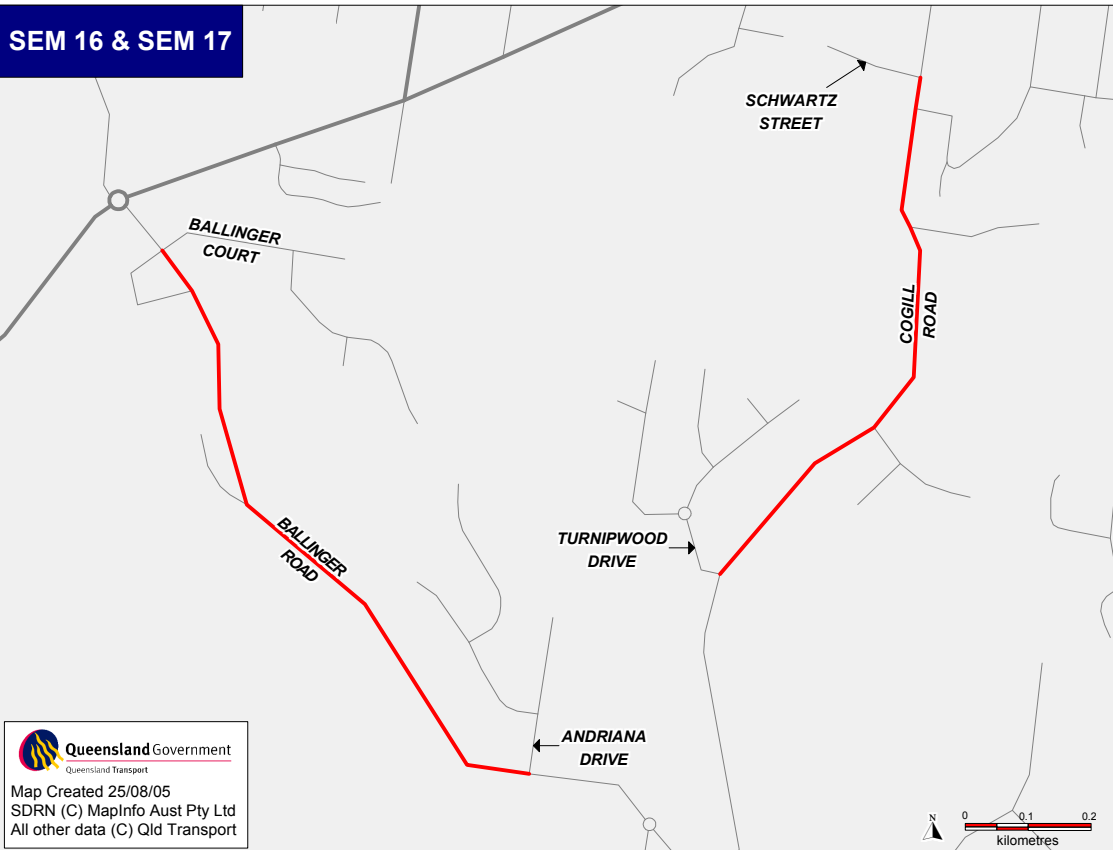

**SEM 16 & SEM 17**

SCHWARTZ STREET

BALLINGER COURT

COGILL ROAD

BALLINGER ROAD

TURNIPWOOD DRIVE

ANDRIANA DRIVE

 **Queensland Government**  
Queensland Transport

Map Created 25/08/05  
SDRN (C) MapInfo Aust Pty Ltd  
All other data (C) Qld Transport